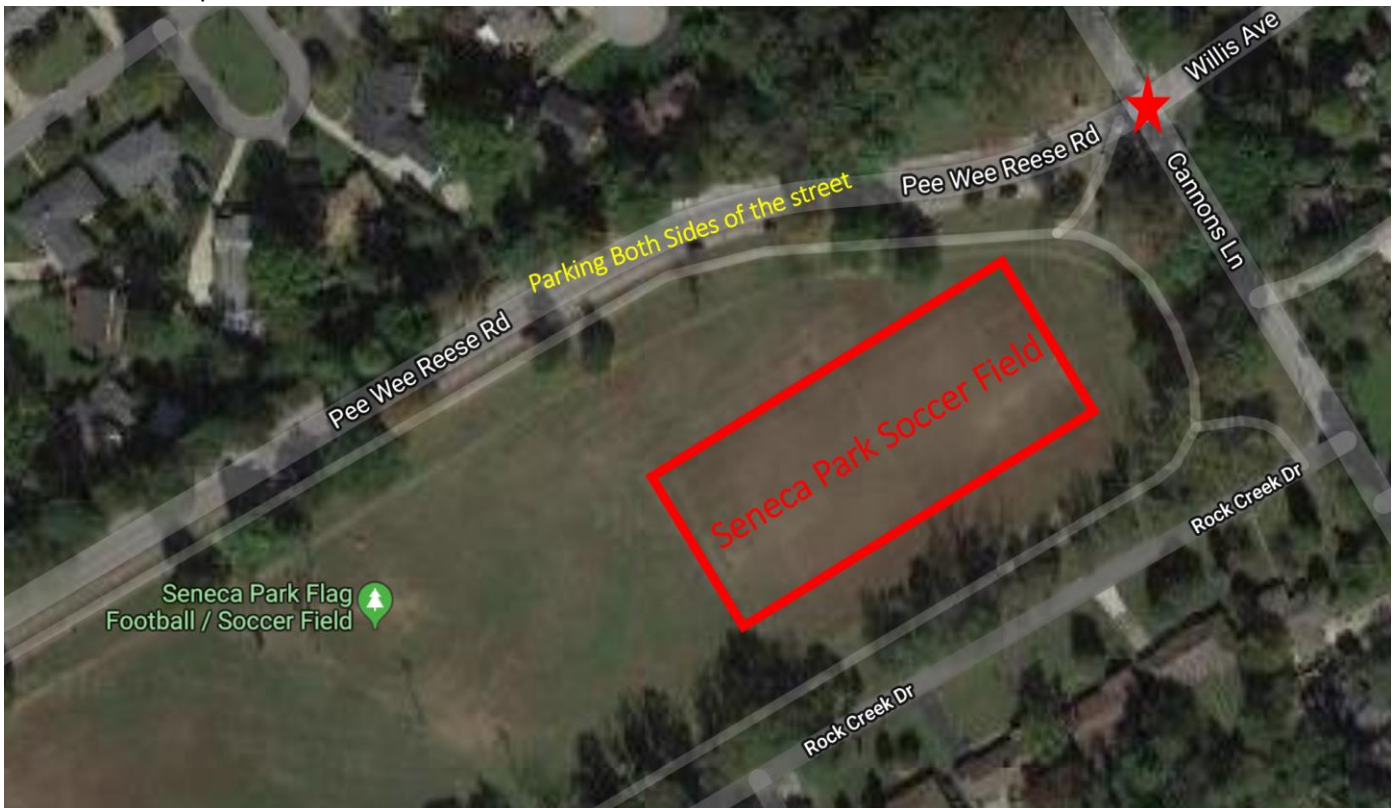

HYR Soccer practices relocated to Seneca Park soccer field September 11, 12, and 18, 2019

Due to conflicts at Atherton High School on the following days:

Wednesday, September 11, 2019 (Cross Country Meet)

Thursday, September 12, 2019 (Atherton Open House)

Wednesday, September 18, 2019 (Cross Country Meet)

HYR will be having soccer practices at the Seneca Park soccer field on those 3 days at the regularly assigned time. To find this location using GPS, use the address "Pee Wee Reese Road and Cannons Lane". This is the red star on the map below. Please note that this space is smaller than the space we normally have at Atherton High School, but it is what we were able to reserve, and we will fit in as best we can. HYR will have a referee assigned to the field and will have yard signs indicating where each team will meet. There is parking on both sides of Pee Wee Reese Rd.

For the 5:30 practice times, please note that another group has the field reserved until about 5:30, so please do not attempt to rush them off the field. There are five younger teams assigned to a 5:30 practice on these days, so it will not be that much less space than the Atherton fields.

For the 6:30 teams, please note that with the number of teams and the age of the players, it will feel quite cramped. We would encourage teams in the same division to practice together whenever possible while at Seneca Park to make best use of the space.

We know it is not ideal, but thanks for your understanding.

Patrick Fitzgerald

HYR Director

hyr@hcmlouisville.org

502.671.9701