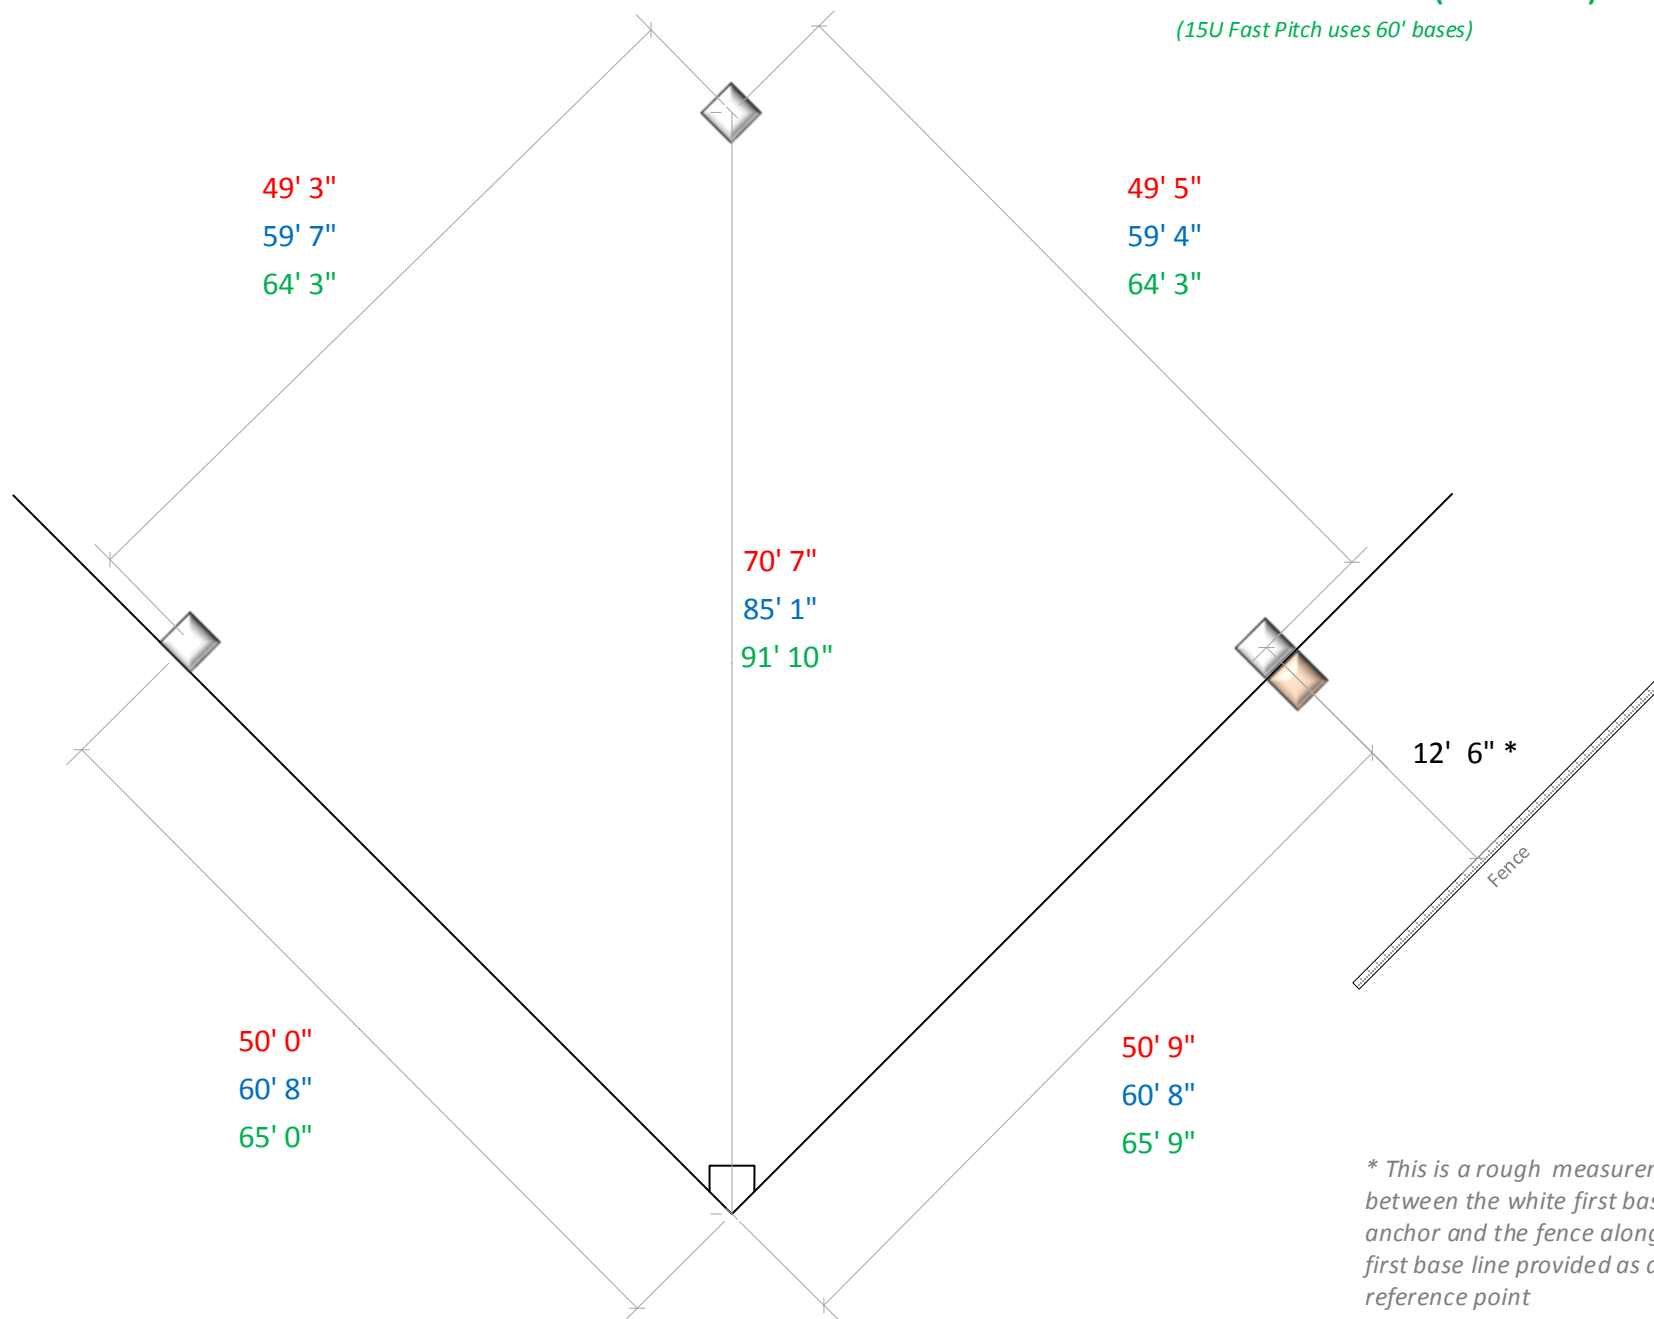

# MINERS FRONT FIELD – Base Locations

NOTE: Reference points for measurements included the point of home plate and the center of the anchor pin for each base

**RED** = 50' Bases (TEEBALL & 8U)

(8U uses 60' base for travel and fall ball)

**BLUE** = 60' Bases (10U & 12U)

**GREEN** = 65' Bases (15U & 18U)

(15U Fast Pitch uses 60' bases)

\* This is a rough measurement between the white first base anchor and the fence along the first base line provided as another reference point