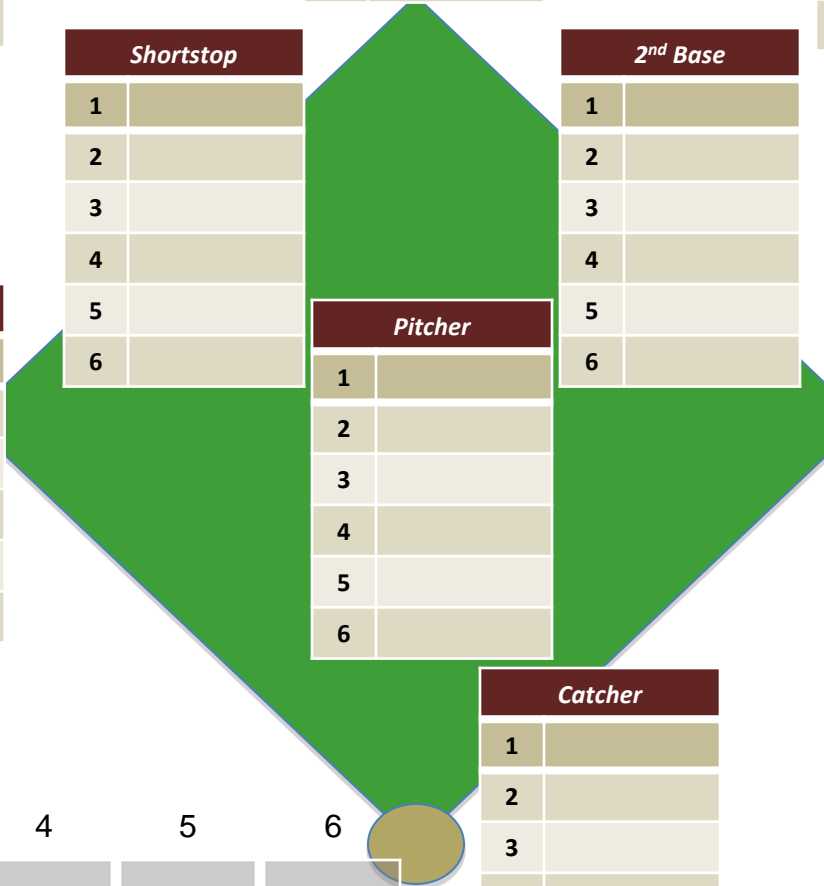

Left Field	
1	
2	
3	
4	
5	
6	

Center Field	
1	
2	
3	
4	
5	
6	

Right Field	
1	
2	
3	
4	
5	
6	

Shortstop	
1	
2	
3	
4	
5	
6	

2 <sup>nd</sup> Base	
1	
2	
3	
4	
5	
6	

3 <sup>rd</sup> Base	
1	
2	
3	
4	
5	
6	

Pitcher	
1	
2	
3	
4	
5	
6	

1 <sup>st</sup> Base	
1	
2	
3	
4	
5	
6	

BATTING LINEUP	
1	
2	
3	
4	
5	
6	
7	
8	
9	
10	
11	
12	
13	

**Bench**

1	2	3	4	5	6

Catcher	
1	
2	
3	
4	
5	
6	

Date:  
Time:  
Home:  
Away: