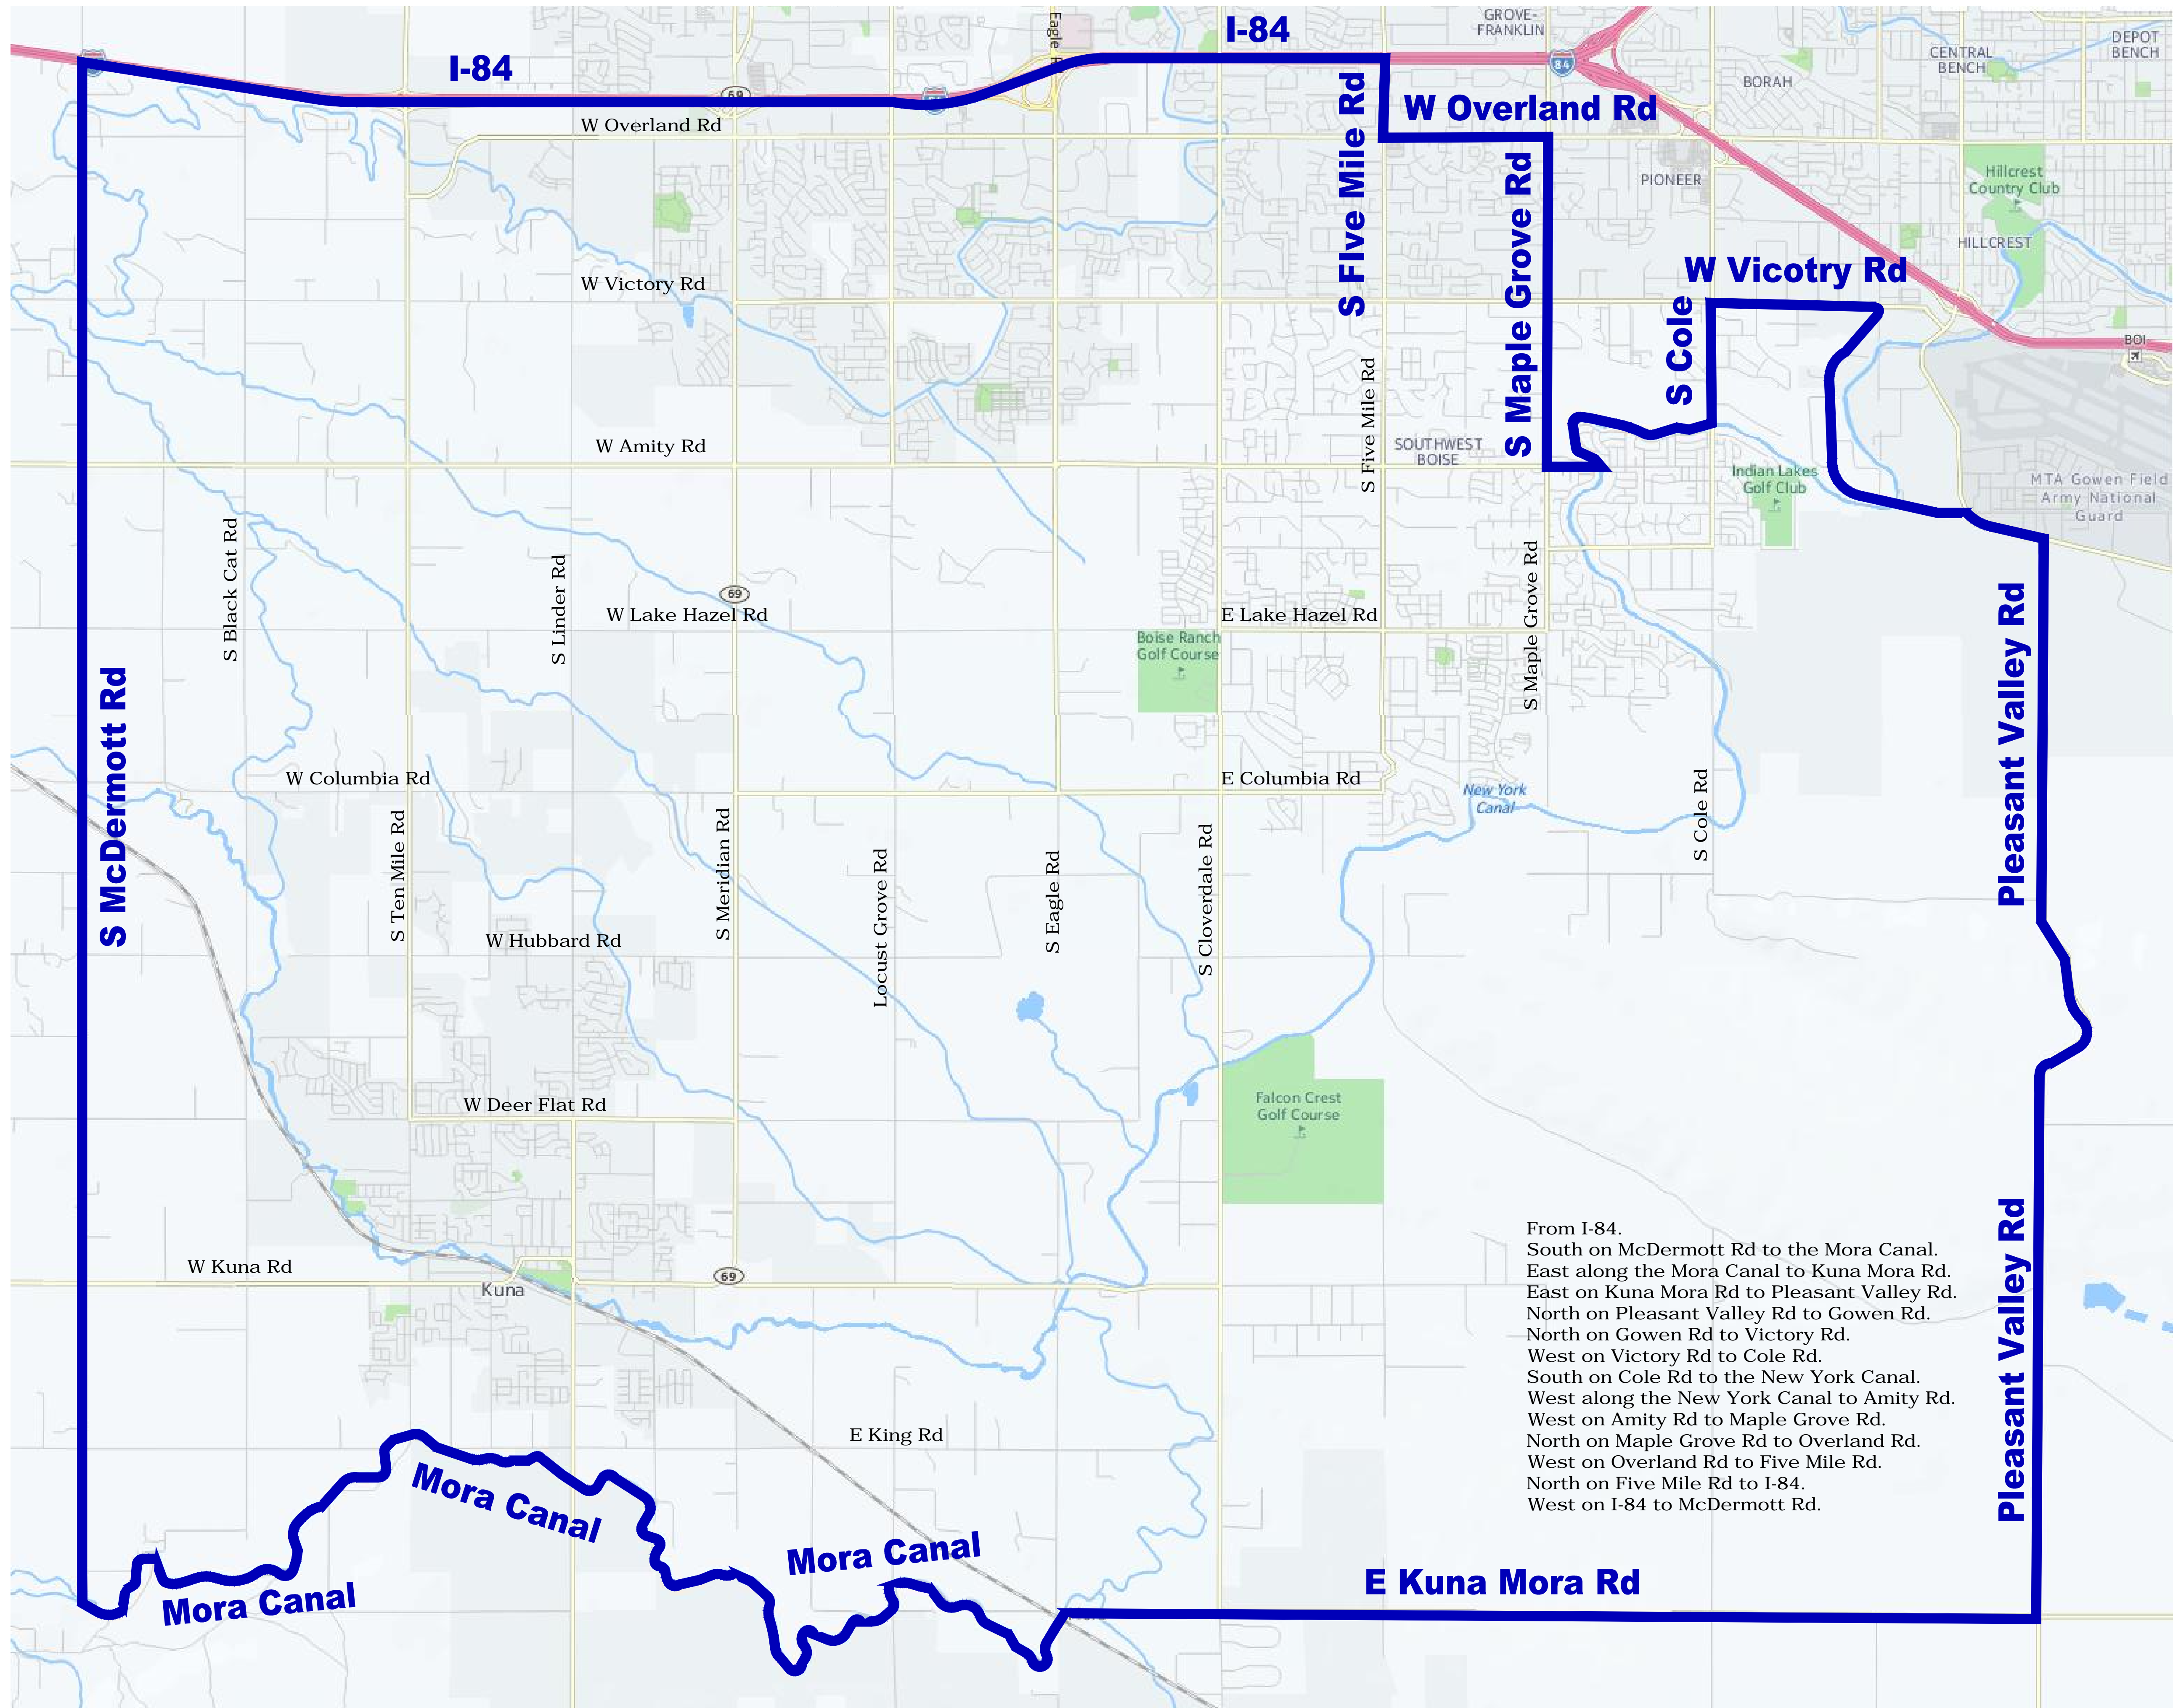

SOUTHWEST ADA LL BOUNDARY

From I-84.
South on McDermott Rd to the Mora Canal.
East along the Mora Canal to Kuna Mora Rd.
East on Kuna Mora Rd to Pleasant Valley Rd.
North on Pleasant Valley Rd to Gowen Rd.
North on Gowen Rd to Victory Rd.
West on Victory Rd to Cole Rd.
South on Cole Rd to the New York Canal.
West along the New York Canal to Amity Rd.
West on Amity Rd to Maple Grove Rd.
North on Maple Grove Rd to Overland Rd.
West on Overland Rd to Five Mile Rd.
North on Five Mile Rd to I-84.
West on I-84 to McDermott Rd.