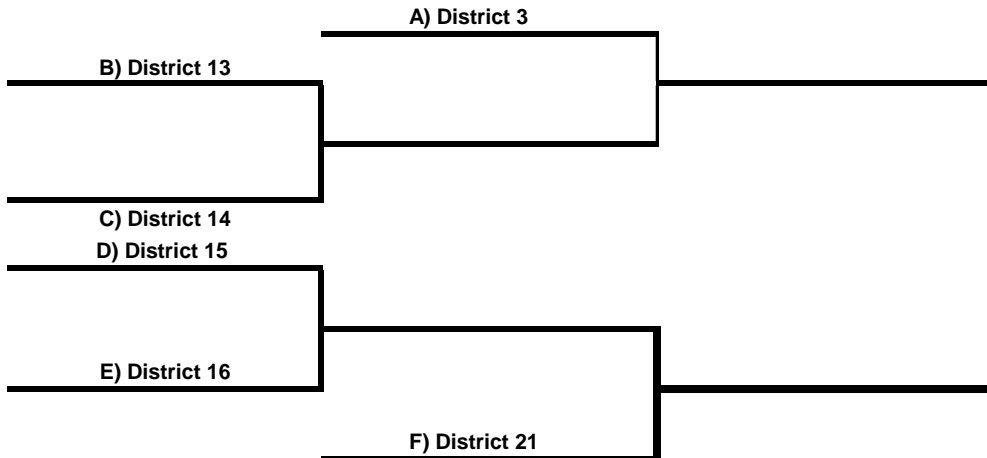

Little League Baseball, Inc

New Jersey Section 4

Tournament Rotation Plan

Program	2018	2019	2021	2022	2023	2024	2025	2026	2027	2028	2029	2030	2031
Little League Baseball	15	16	3	21	13	14	15	16	3	21	13	14	15
Senior League Baseball	21	13	14	15	16	3	21	13	14	15	16	3	21
Junior League Baseball	14	15	13	16	3	21	14	15	13	16	3	21	14
Intermediate 50-70	21	13	14	15	16	3	21	13	14	15	16	3	21
9/10 Baseball	14	15	16	3	21	13	14	15	16	3	21	13	14
11 Baseball	16	3	21	13	14	15	16	3	21	13	14	15	16
Little League Softball	16	3	21	13	14	15	16	3	21	13	14	15	16
Senior League Softball	21	15	16	3	14	13	21	15	16	3	14	13	21
9/10 Softball	15	16	3	14	13	21	15	16	3	14	16	21	15
Junior League Softball	3	14	13	21	15	16	3	14	13	21	15	16	3
11 Softball	21	15	16	3	14	13	21	15	16	3	14	13	21

Winners Bracket

Bracket Placement for all Divisions when Double Elimination

District	2018	2019	2021	2022	2023	2024	2025	2021	2022	2023	2024	2025	2026
District 3	A	B	C	D	E	F	A	B	C	D	E	F	A
District 13	B	C	D	E	F	A	B	C	D	E	F	A	B
District 14	C	D	E	F	A	B	C	D	E	F	A	B	C
District 15	D	E	F	A	B	C	D	E	F	A	B	C	D
District 16	E	F	A	B	C	D	E	F	A	B	C	D	E
District 21	F	A	B	C	D	E	F	A	B	C	D	E	F

Top bracket position calls coin flip; home team to first base dugout, visitor to third base dugout.

State Tournament Rotation

Little League Baseball	2021-13	2025-3	2029-21	2033-15	2037-16
Junior Baseball	2021-3	2025-21	2029-14	2033-15	2037-16
Senior Baseball	2019-16	2024-14	2028-13	2032-21	2036-3
Intermediate 50-70	2019-13	2024-14	2028-15	2032-16	2036-21
Little League Softball	2018-13	2023-15	2027-14	2031-21	2035-3
Junior Softball	2018-16	2023-3	2027-15	2031-21	2035-14
Senior Softball	2022-16	2026-3	2030-15	2034-21	2038-14
8-10 Baseball	2021-15	2025-13	2029-14	2033-16	2037-21
8-10 Softball	2019-15	2024-13	2028-21	2032-3	2036-3
9-11 Baseball	2022-15	2026-3	2030-21	2034-14	2038-16
9-11 Softball	2021-13	2025-14	2029-16	2033-21	2037-15