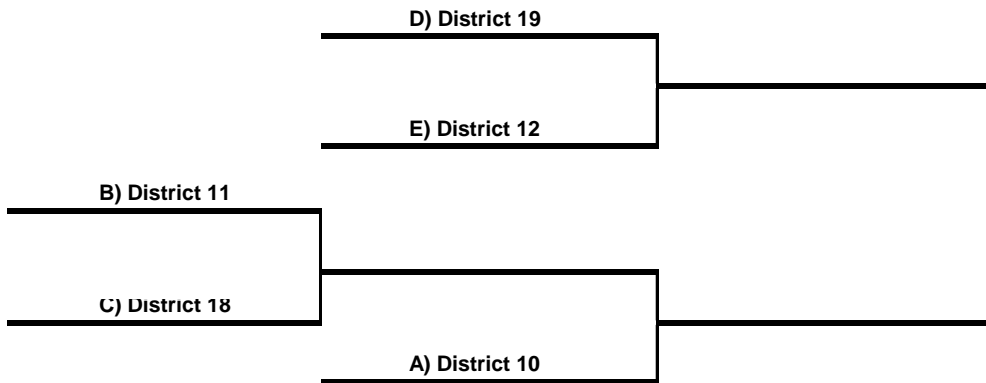

Little League Baseball, Inc

New Jersey Section 3

Tournament Rotation Plan

Program	2018	2019	2021	2022	2023	2024	2025	2026	2027	2028	2029	2030	2031
Little League Baseball	11	10	18	19	12	11	10	18	19	12	11	10	18
Senior League Baseball	18	19	12	11	10	18	19	12	11	10	18	19	12
Junior League Baseball	19	12	11	10	18	19	12	11	10	18	19	12	11
Intermediate 50-70	11	18	12	10	19	11	18	12	10	19	11	18	12
9/10 Baseball	12	11	10	18	19	12	11	10	18	19	12	11	10
11 Baseball	10	18	19	12	11	10	18	19	12	11	10	18	19
Little League Softball	12	11	10	18	19	12	11	10	18	19	12	11	10
Senior League Softball	10	18	19	12	11	10	18	19	12	11	10	18	19
9/10 Softball	19	12	11	10	18	19	12	11	10	18	19	12	11
Junior League Softball	18	19	12	11	10	18	19	12	11	10	18	19	12
11 Softball	11	10	18	19	12	11	10	18	19	12	11	10	18

Winners Bracket

Bracket Placement for all Divisions when Double Elimination

District	2018	2019	2021	2022	2023	2024	2025	2026	2027	2028	2029	2030	2031
District 10	A	B	C	D	E	A	B	C	D	E	A	B	C
District 11	B	C	D	E	A	B	C	D	E	A	B	C	D
District 12	E	A	B	C	D	E	A	B	C	D	E	A	B
District 18	C	D	E	A	B	C	D	E	A	B	C	D	E
District 19	D	E	A	B	C	D	E	A	B	C	D	E	A

Top bracket position calls coin flip; home Team to first base dugout, visitor to third base dugout.

State Tournament Rotation

Little League Baseball	2019-10	2024-19	2028-11	2032-12	2036-18
Junior Baseball	2019-19	2024-11	2028-12	2032-10	2036-18
Senior Baseball	2018-12	2023-11	2027-18	2031-19	2035-10
Intermediate 50-70	2018-18	2023-19	2027-12	2031-11	2035-10
Little League Softball	2022-12	2026-18	2030-19	2034-11	2038-10
Junior Softball	2022-11	2026-12	2030-18	2034-19	2038-10
Senior Softball	2021-19	2025-12	2029-18	2033-10	2037-11
8-10 Baseball	2019-18	2024-12	2028-11	2032-19	2036-10
8-10 Softball	2018-12	2023-18	2027-19	2031-11	2035-10
9-11 Baseball	2021-18	2025-12	2029-19	2033-10	2037-11
9-11 Softball	2019-11	2024-12	2028-10	2032-18	2036-19