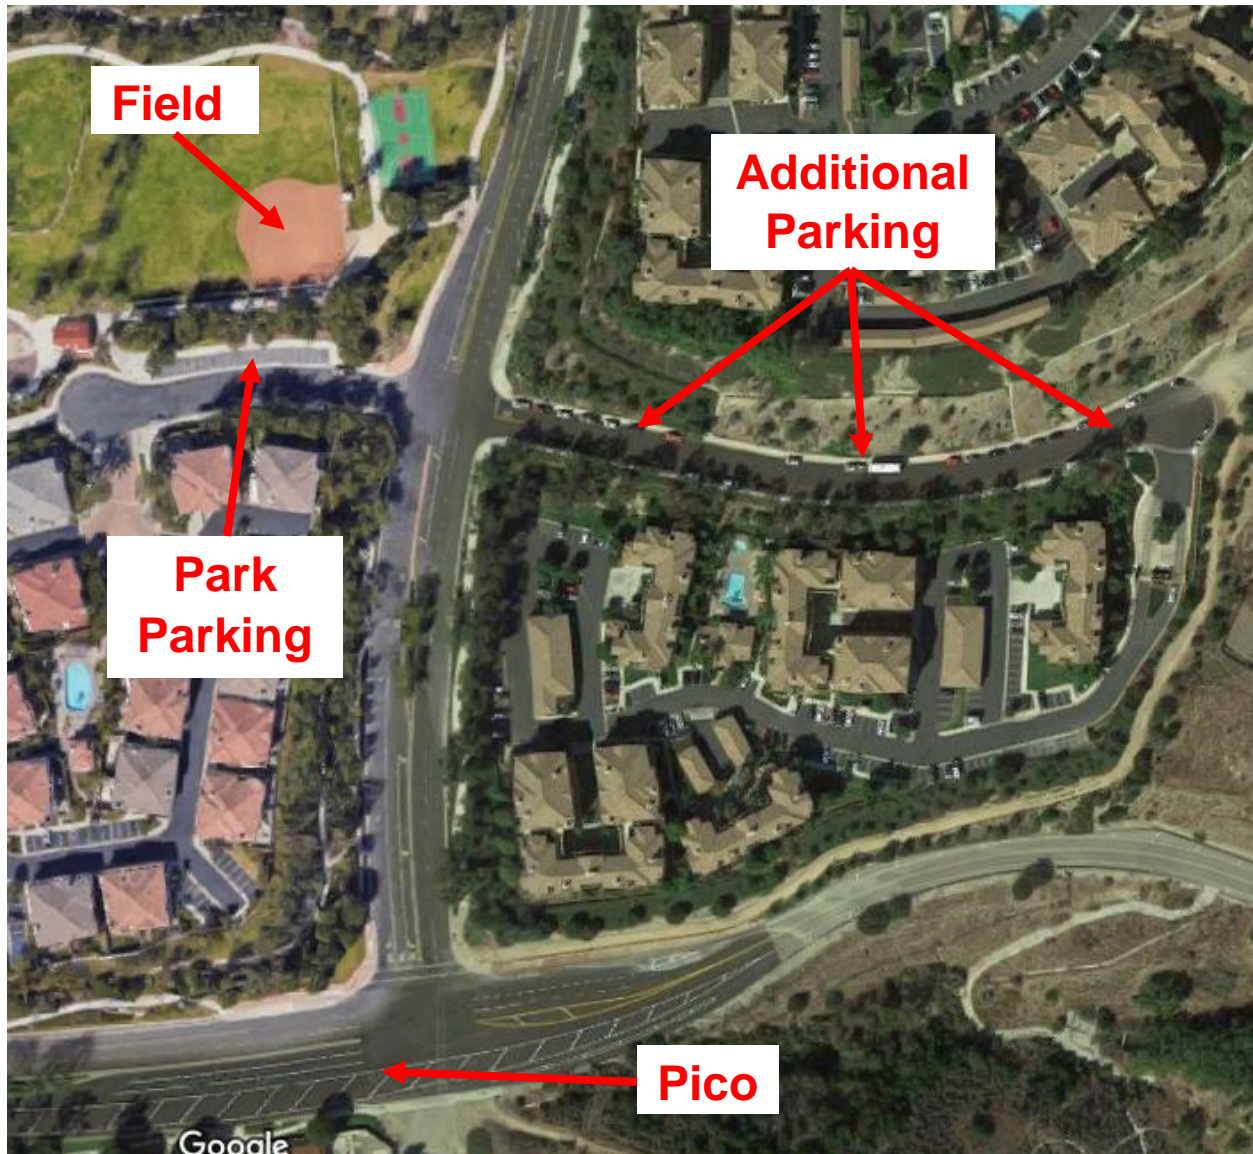

Talega Park

179 Corte Cristianitos, San Clemente, CA 92673

- **Inside Scoop:** Single field at the end of Pico..on the left.
- **Fields:** 1
- **Bleachers:** No (two park type benches on each side of diamond)
- **Shade:** Minimal (Trees along 3rd base line)
- **Snack Bar:** No
- **Bathrooms:** Yes (*standard park*)
- **Playground:** Yes (below the field)
- **Parking:** Horrible (minimal parking next to park. Additional parking can be found across the street near the apartments.)