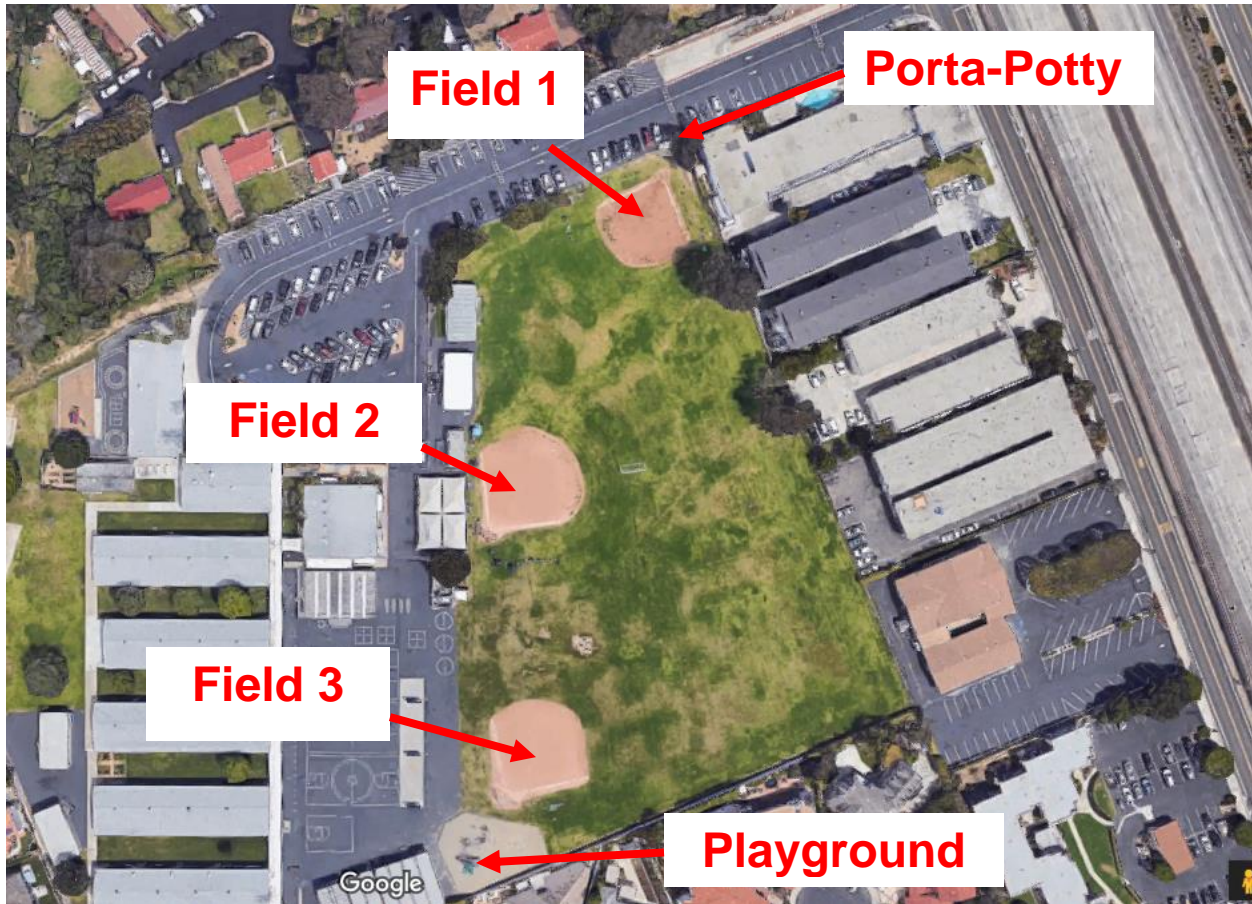

# Concordia Elementary

390 Calle Saluda, San Clemente, CA 92673

- **Inside Scoop:** Used for the lower division players, Concordia fields are located at Concordia Elementary School. These are minimal fields with small, single backstops. Players usually sit on buckets down the line with helmets on.
- **Fields:** 3
- **Bleachers:** No (bring chairs)
- **Shade:** Minimal (bring umbrella)
- **Snack Bar:** No (bring snacks)
- **Bathrooms:** Yes (porta-potty)
- **Playground:** Yes (close to one of the fields)
- **Parking:** Can be a challenge with multiple fields