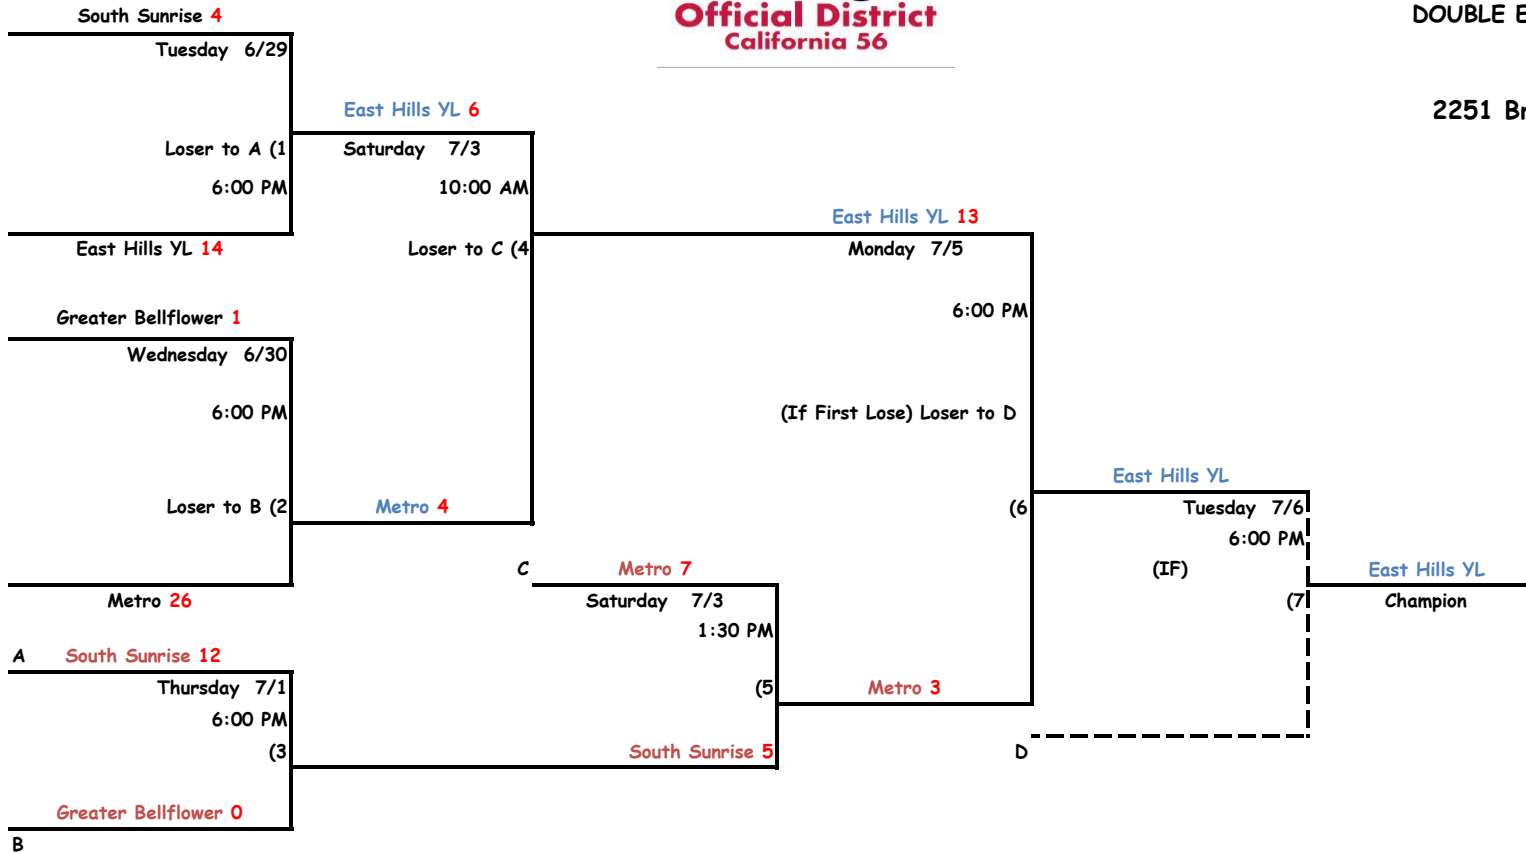

# 2021 Senior Division Sectional Hosted By District 56

LITTLE LEAGUE BASEBALL INC.  
CALIFORNIA DISTRICT 56  
DOUBLE ELIMINATION TOURNAMENT

Esteli Park  
2251 Brookdale Ave, La Habra Ca  
Skeeterholt Field

*Esteli Park has a no seed shell rule on the playing field by anyone and no food, candy or drinks other than water allowed in dugout per city regulation for maintaining the Astor turf- and their board along with the UMPIRES will notify the manager and will enforce a fine of \$50 when a league violates rule- The president will be notified and it must be paid by check to LH within 72 hours of being notified.*