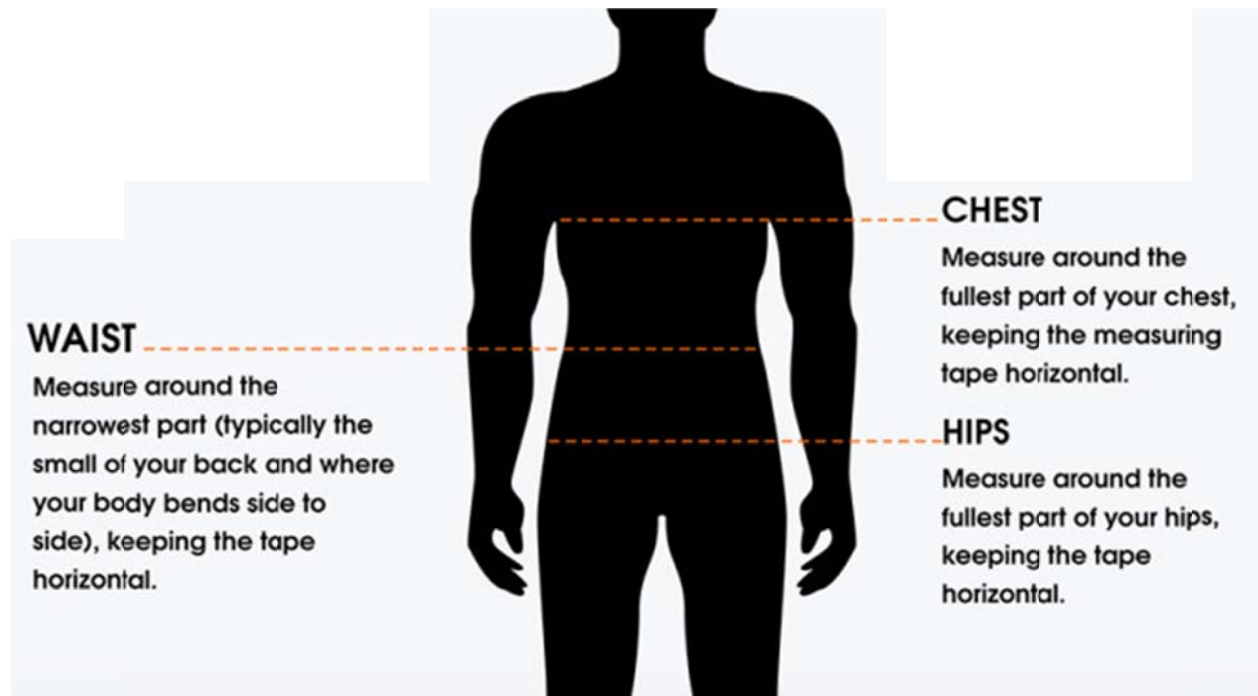

Desert Elite Uniform Size Chart

The size chart is based on **body measurement**; choose the size by looking at our size chart. Our factory typically adds 1.5-2.5 inches to the specified measurements, especially for our loose-fitting uniforms. **But you only need your actual body measurement to figure out your size.** For example, if your youth boy player's chest size is 27-30 inches, you would just order a size YM, but expect the jersey chest measurement to be 32-33 inches because again we add 2-3 inches to our basketball uniform for loose fitting so they are not tight fitting.

If you're on the borderline between two sizes, order the smaller size for a tighter fit or the larger size for a looser fit.

PAY ATTENTION: Because all uniforms are hand sewn so please accept +/-1 inch allowance on each size compares to actual uniforms

(YOUTH BOY)

JERSEY (inches)					SHORT (inches)			
SIZE	NUMERIC SIZE	CHEST	LENGTH	AGE	SIZE	WAIST	HIPS	INSEAM
YXS	6-7	25.5-26	23.5	6-7	YXS	23.5-24	27-28	7
YS	8-9	26-27	24	8-9	YS	24-26	28-30	7
YM	10-12	27-30	25	10-11	YM	26-27	30-32	7.25
YL	14-16	30-32	26	12-13	YL	27-29	32-34	7.75
YXL	18-20	32-35	27.5	14+	YXL	29-30	34-35	8

(KID- AGE 4 TO 7)

JERSEY (inches)					SHORT (inches)			
SIZE	NUMERIC SIZE	CHEST	LENGTH	AGE	SIZE	WAIST	HIPS	INSEAM
KXS	4T	20.75-22	18.5	3-4	KXS	21.25-22	22-23	5
KS	4	22-23	19.5	4-5	KS	22-22.75	23-24	5.5
KM	5	23-24	20.5	5-6	KM	22.75-23.25	24-25	6
KL	6	24-25	21.5	6-7	KL	23.25-23.5	25-26	6.5
KXL	6X/7	25-26	22.5	7-8	KXL	23.5-24	26-28	6.75