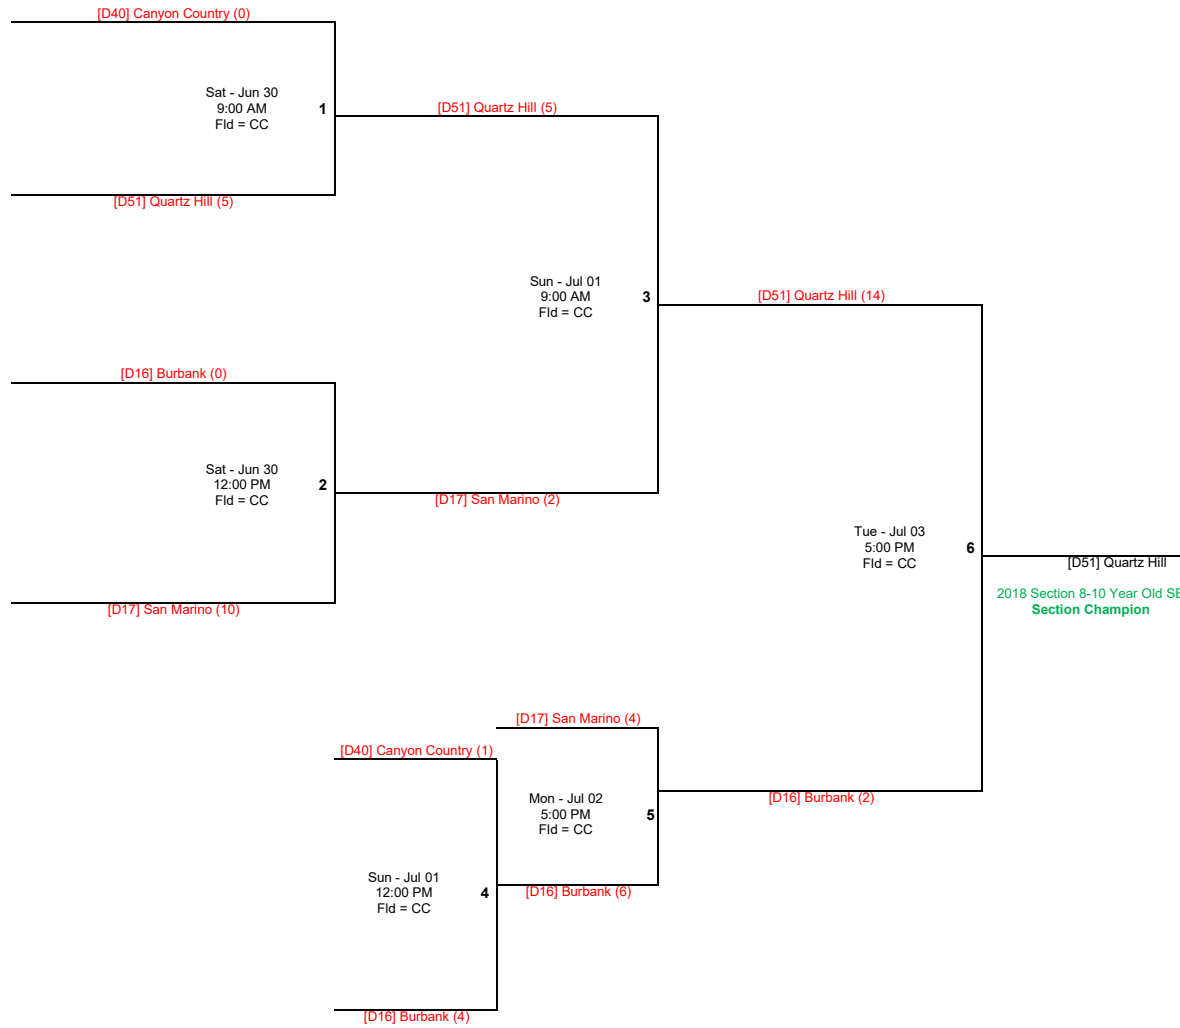

2018 District 40 Section Tournament Bracket
Section 8-10 Year Old SB
 Section 2

Participating Teams (4 Teams)	
1	[D40] Canyon Country
2	[D51] Quartz Hill
3	[D16] Burbank
4	[D17] San Marino

Fields
 CC Canyon Country
 16066 W. Sierra Highway
 Canyon Country, CA 91351