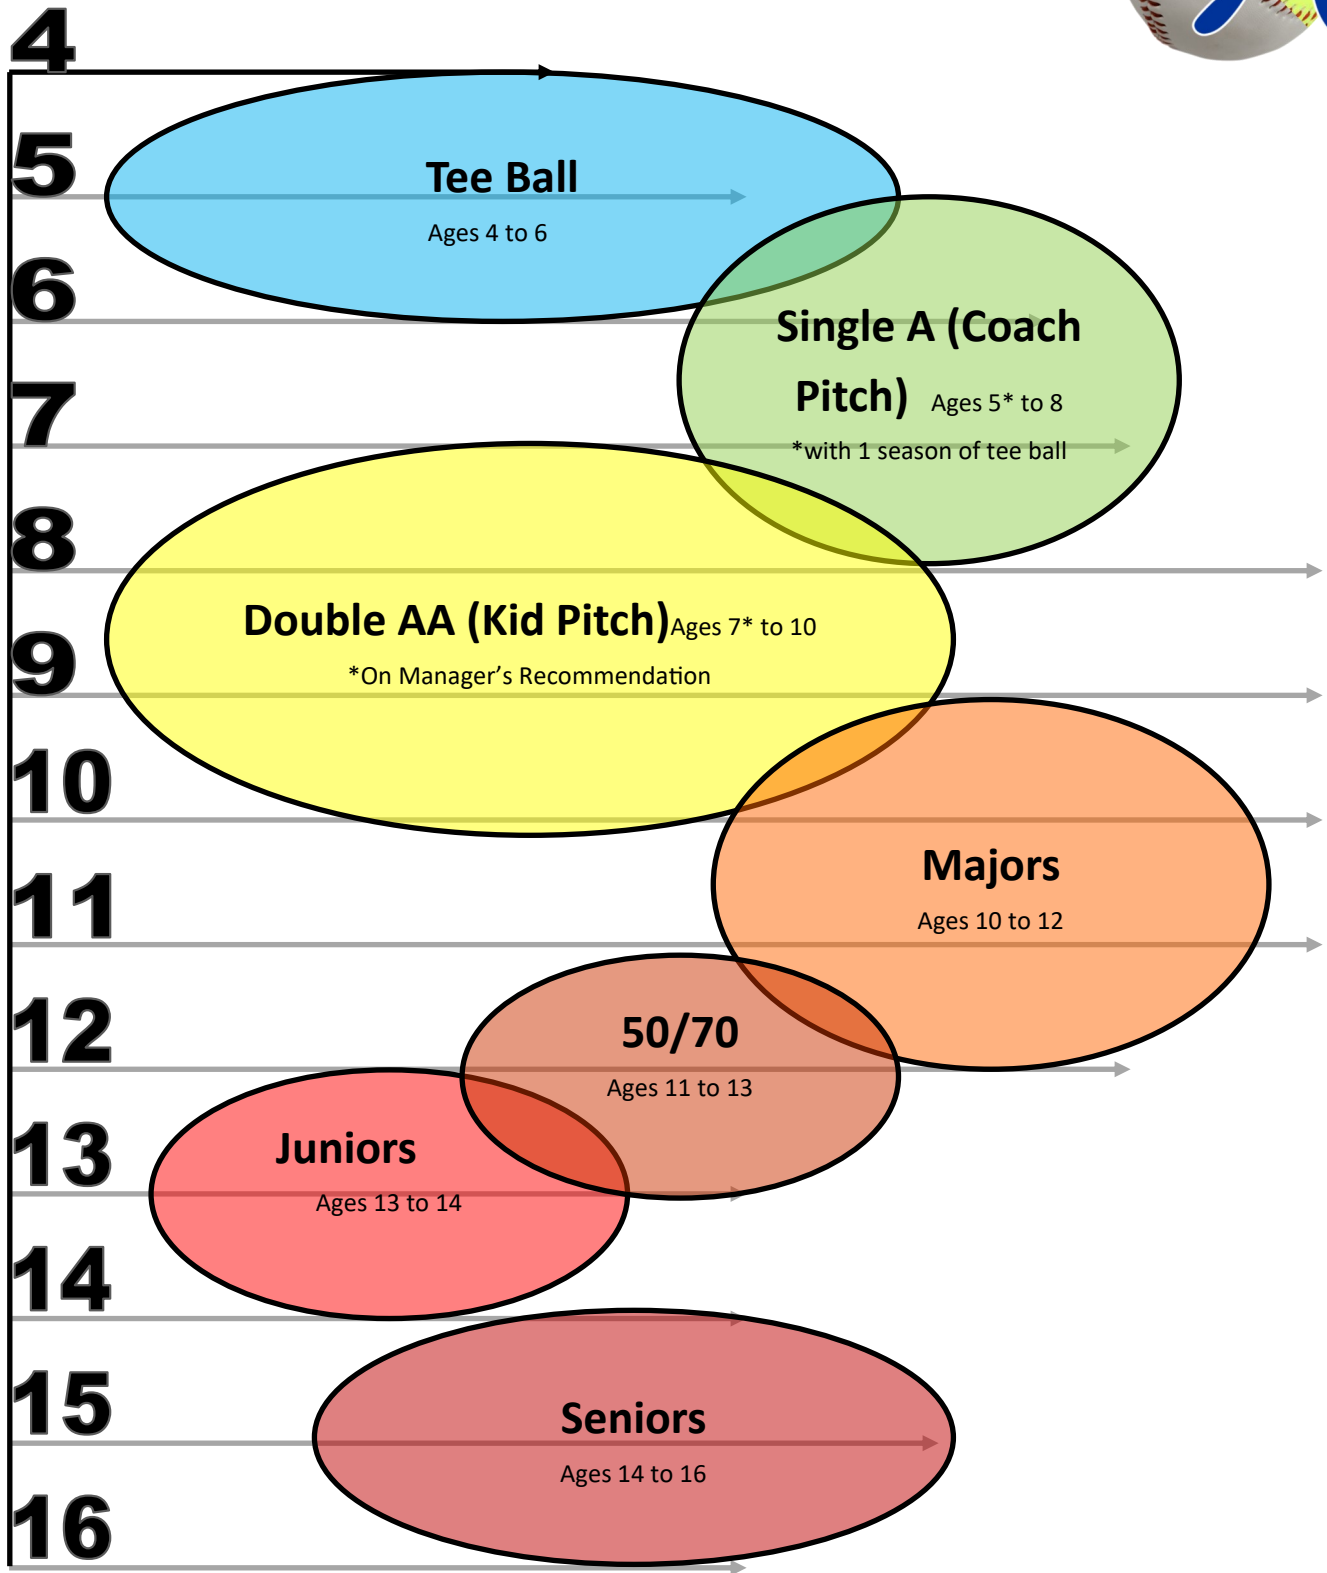

GWMLL Baseball Divisions:

Player placement in any division is subject to player ability / evaluation scores, parental consent and Manager / Coach recommendations.

GWMLL Softball Divisions:

Player placement in any division is subject to player ability / evaluation scores, parental consent and Manager / Coach recommendations.