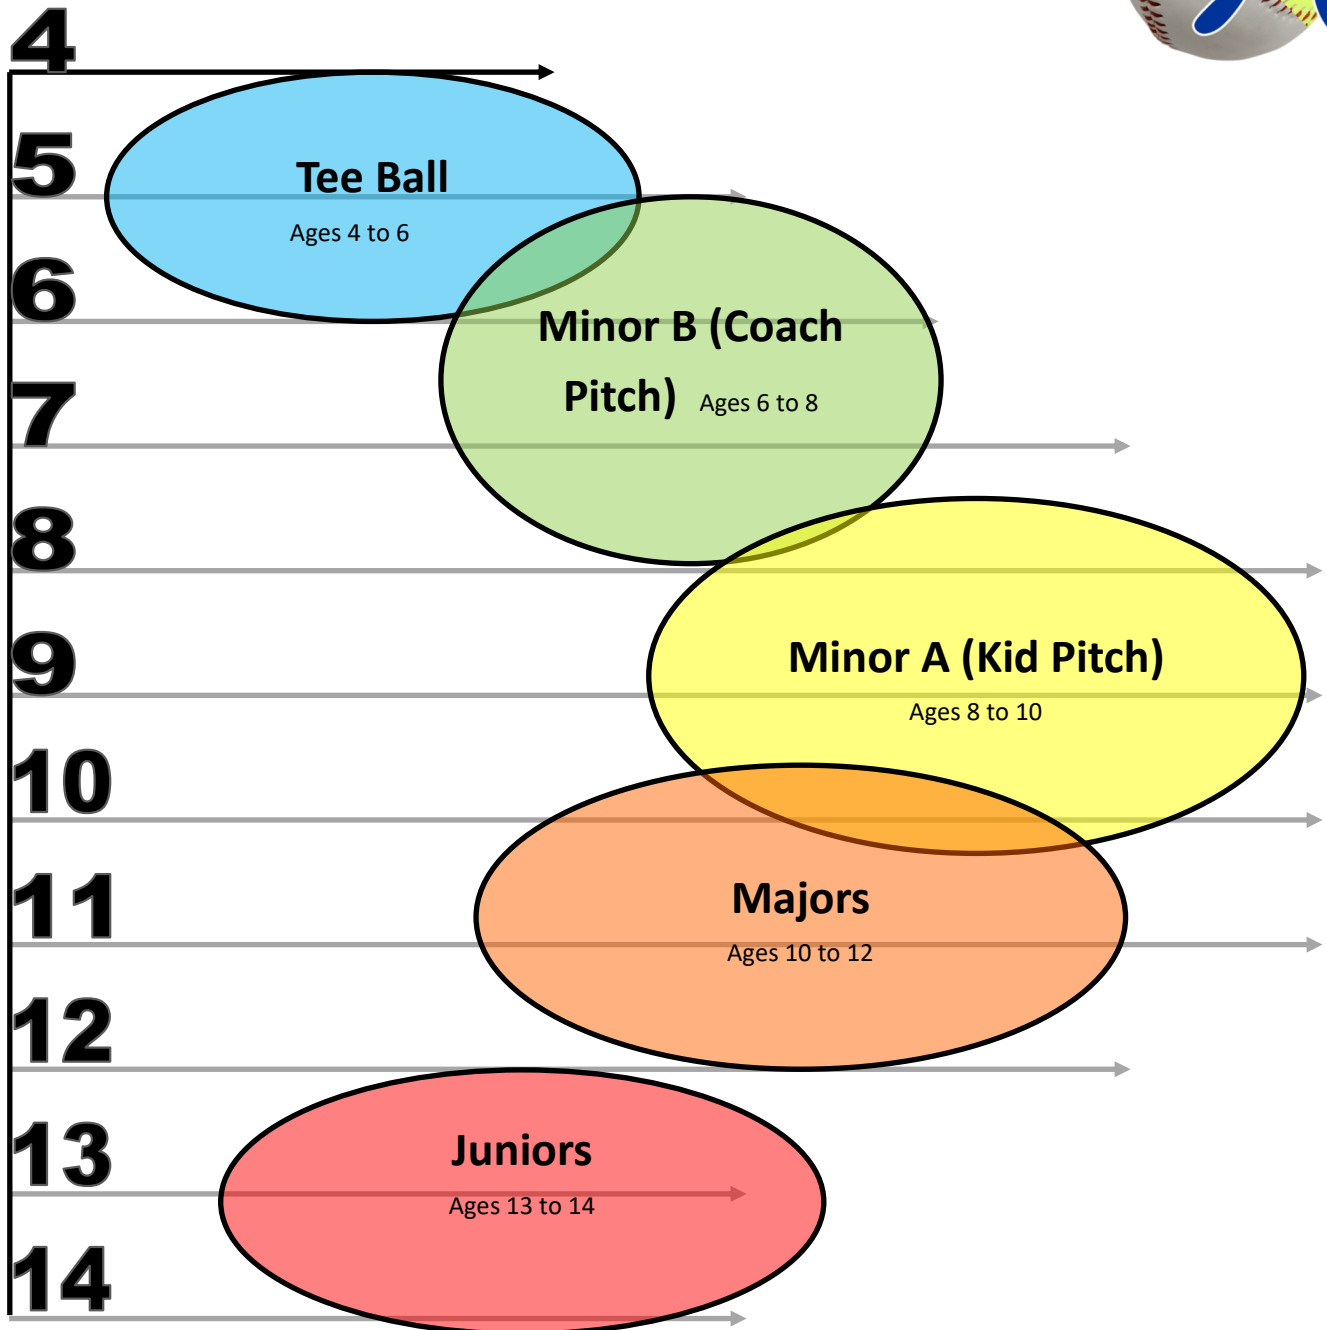

GWMLL Baseball Divisions:

Player placement in any division is subject to player ability / evaluation scores, parental consent and Manager / Coach recommendations.

GWMLL Softball Divisions:

Player placement in any division is subject to player ability / evaluation scores, parental consent and Manager / Coach recommendations.