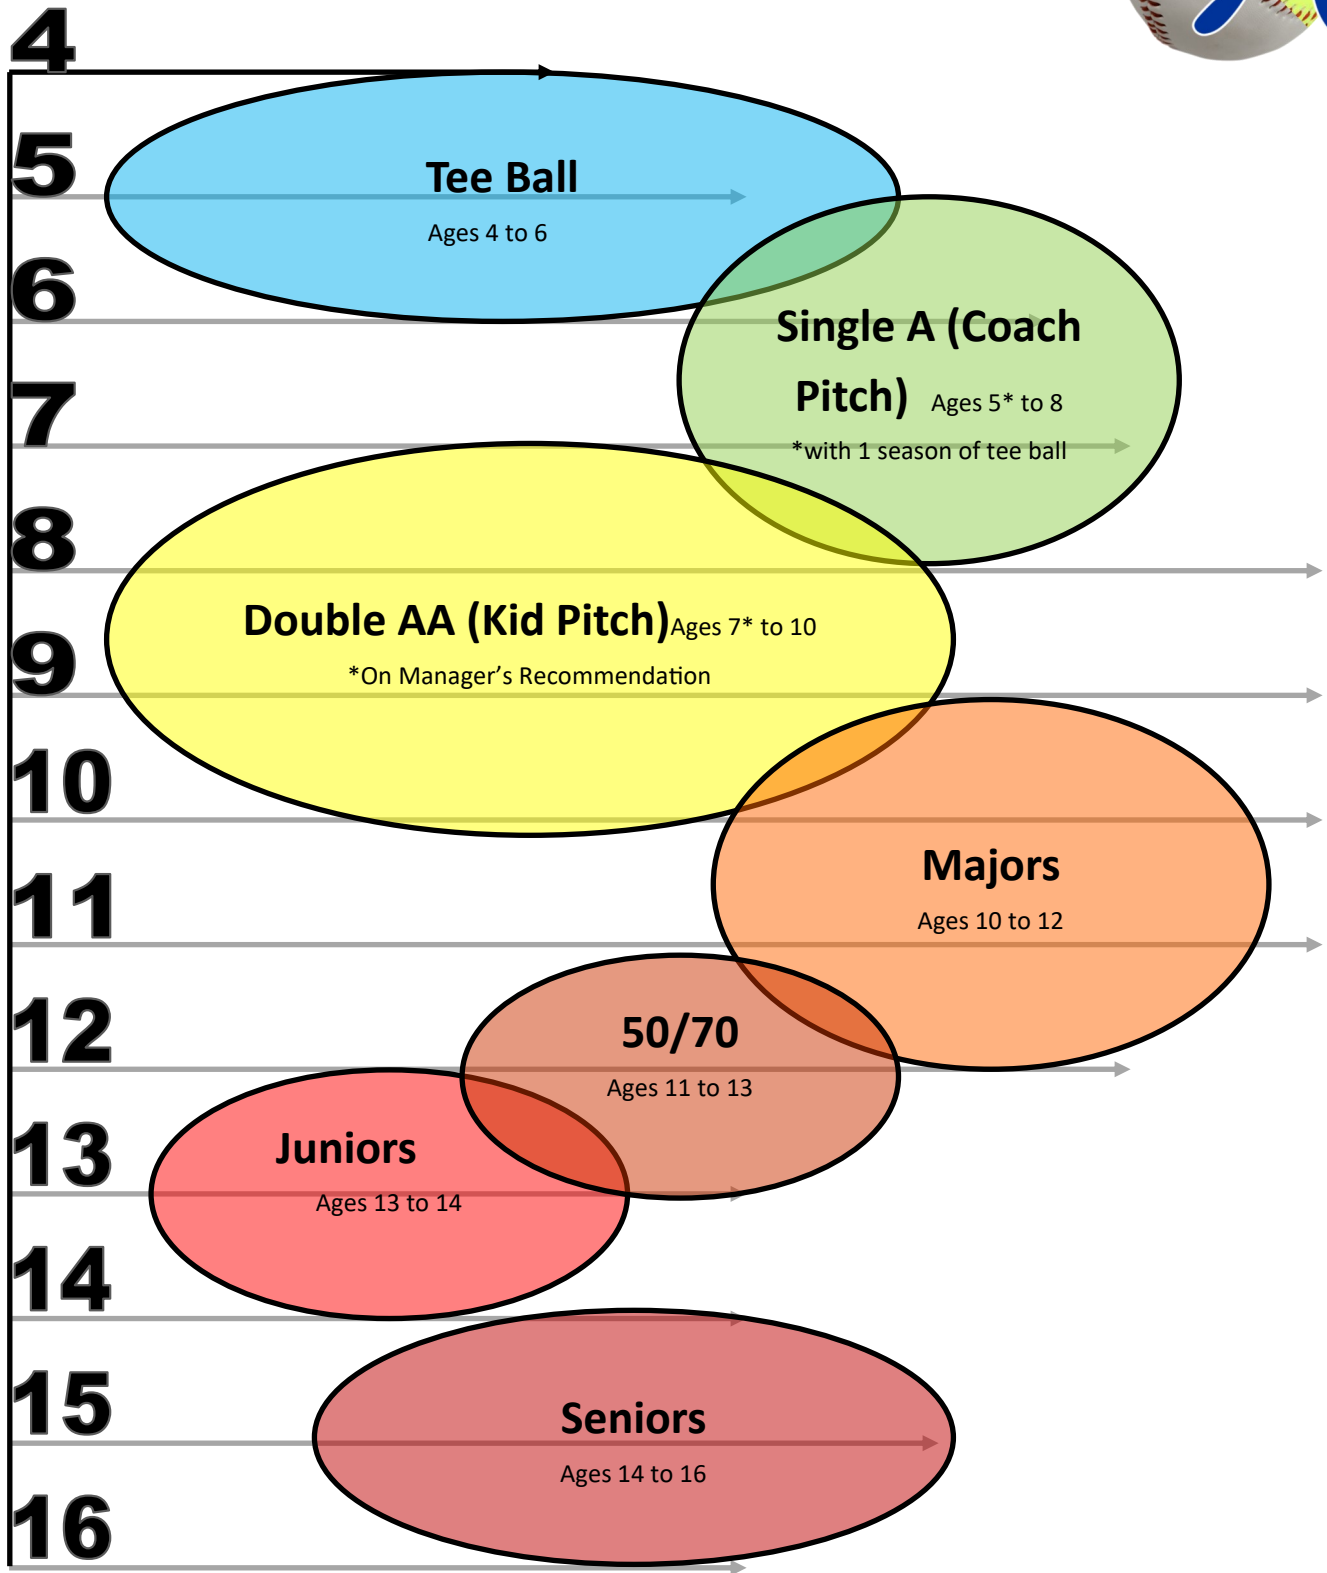

GWMLL Baseball Divisions:

Player placement in any division is subject to player ability / evaluation scores, parental consent and Manager / Coach recommendations.