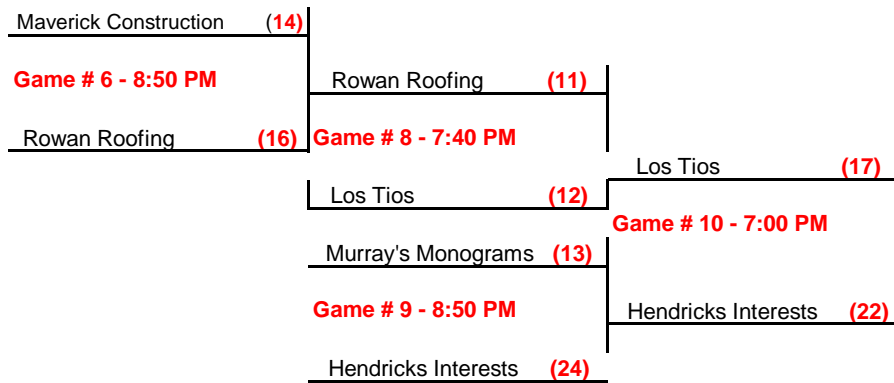

Continental Division End of Year Double Elimination

(Home Team is team with best overall W-L record)

Elimination Games

Teams Eliminated