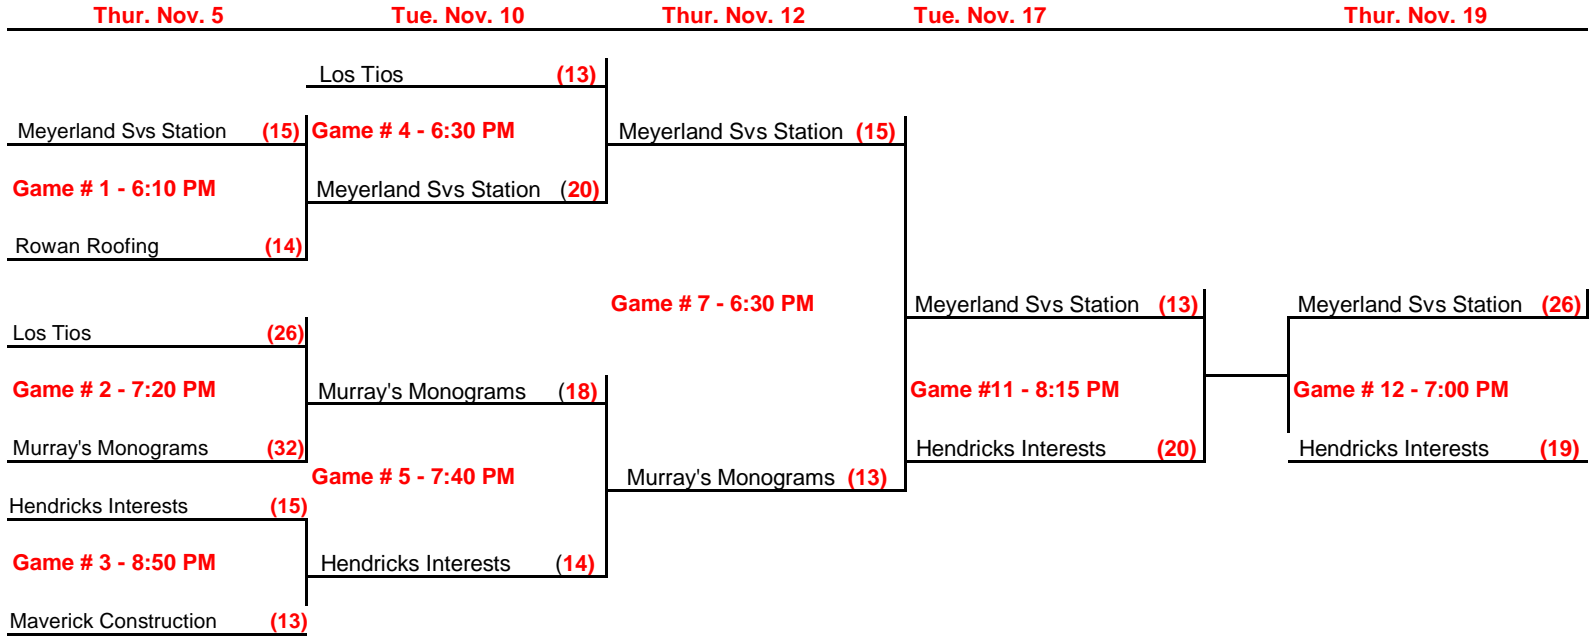

Continental Division End of Year Double Elimination

(Home Team is team with best overall W-L record)

Elimination Games

Teams Eliminated