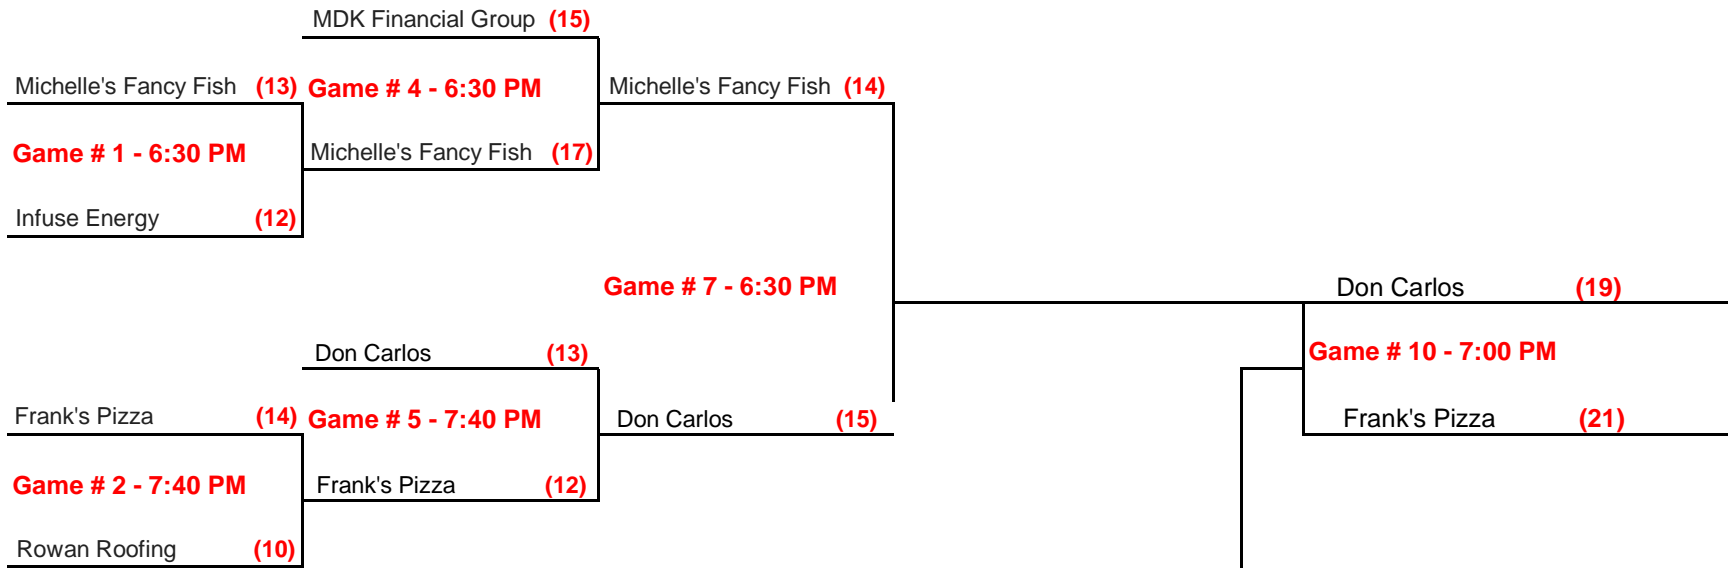

American Division End of Year Double Elimination

(Home Team is team with best overall W-L record)

Thur. Nov. 5 Tue. Nov. 10 Thur. Nov. 12 Tue. Nov. 17

Elimination Games

Teams Eliminated

Infuse Energy MDK Financial Group Rowan Roofing Michelle's Fancy Fish Loser Game # 10 / 11