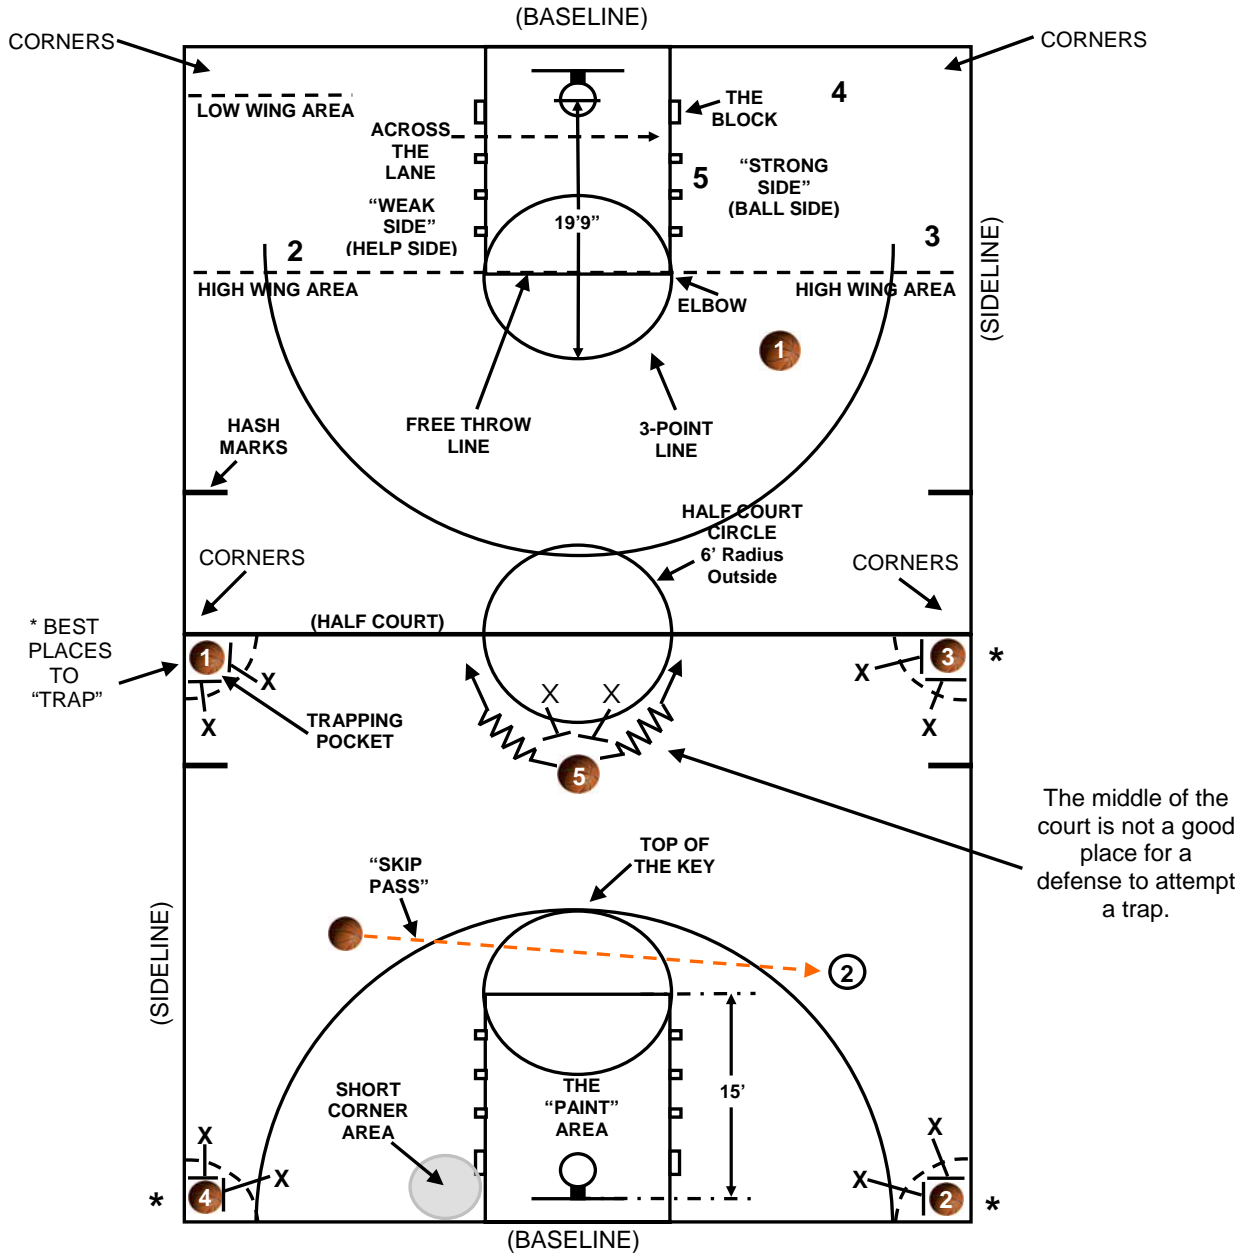

AVCSS BASKETBALL COURT DIAGRAM

Although the optimum length of a high school court is 84 feet long by 50 feet wide, many gyms have courts that are much smaller!