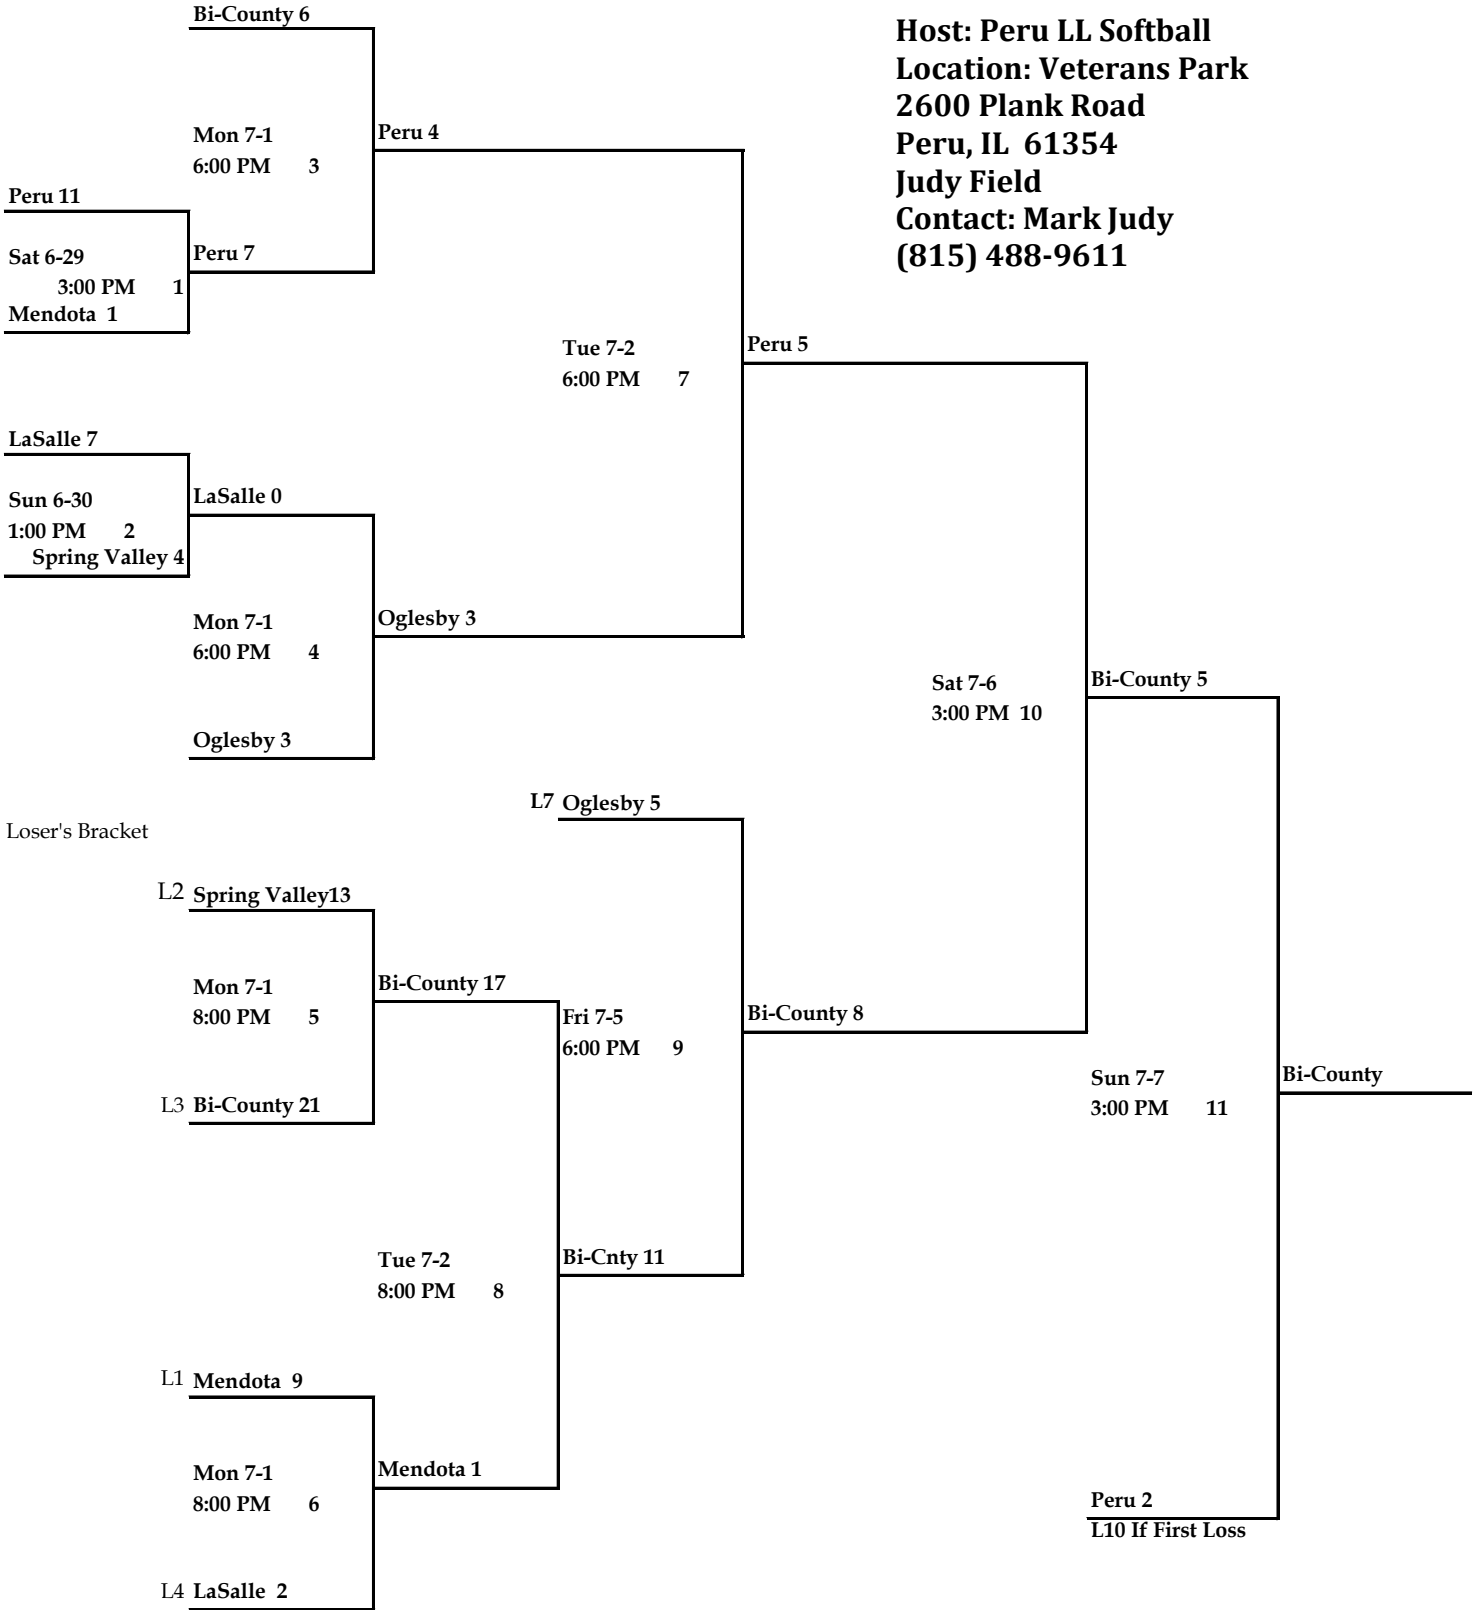

10 thru 12 Softball District Tournament

Host: Peru LL Softball
Location: Veterans Park
2600 Plank Road
Peru, IL 61354
Judy Field
Contact: Mark Judy
(815) 488-9611

Winner advances to State at Dist. 9 - Brookfield starts July 11