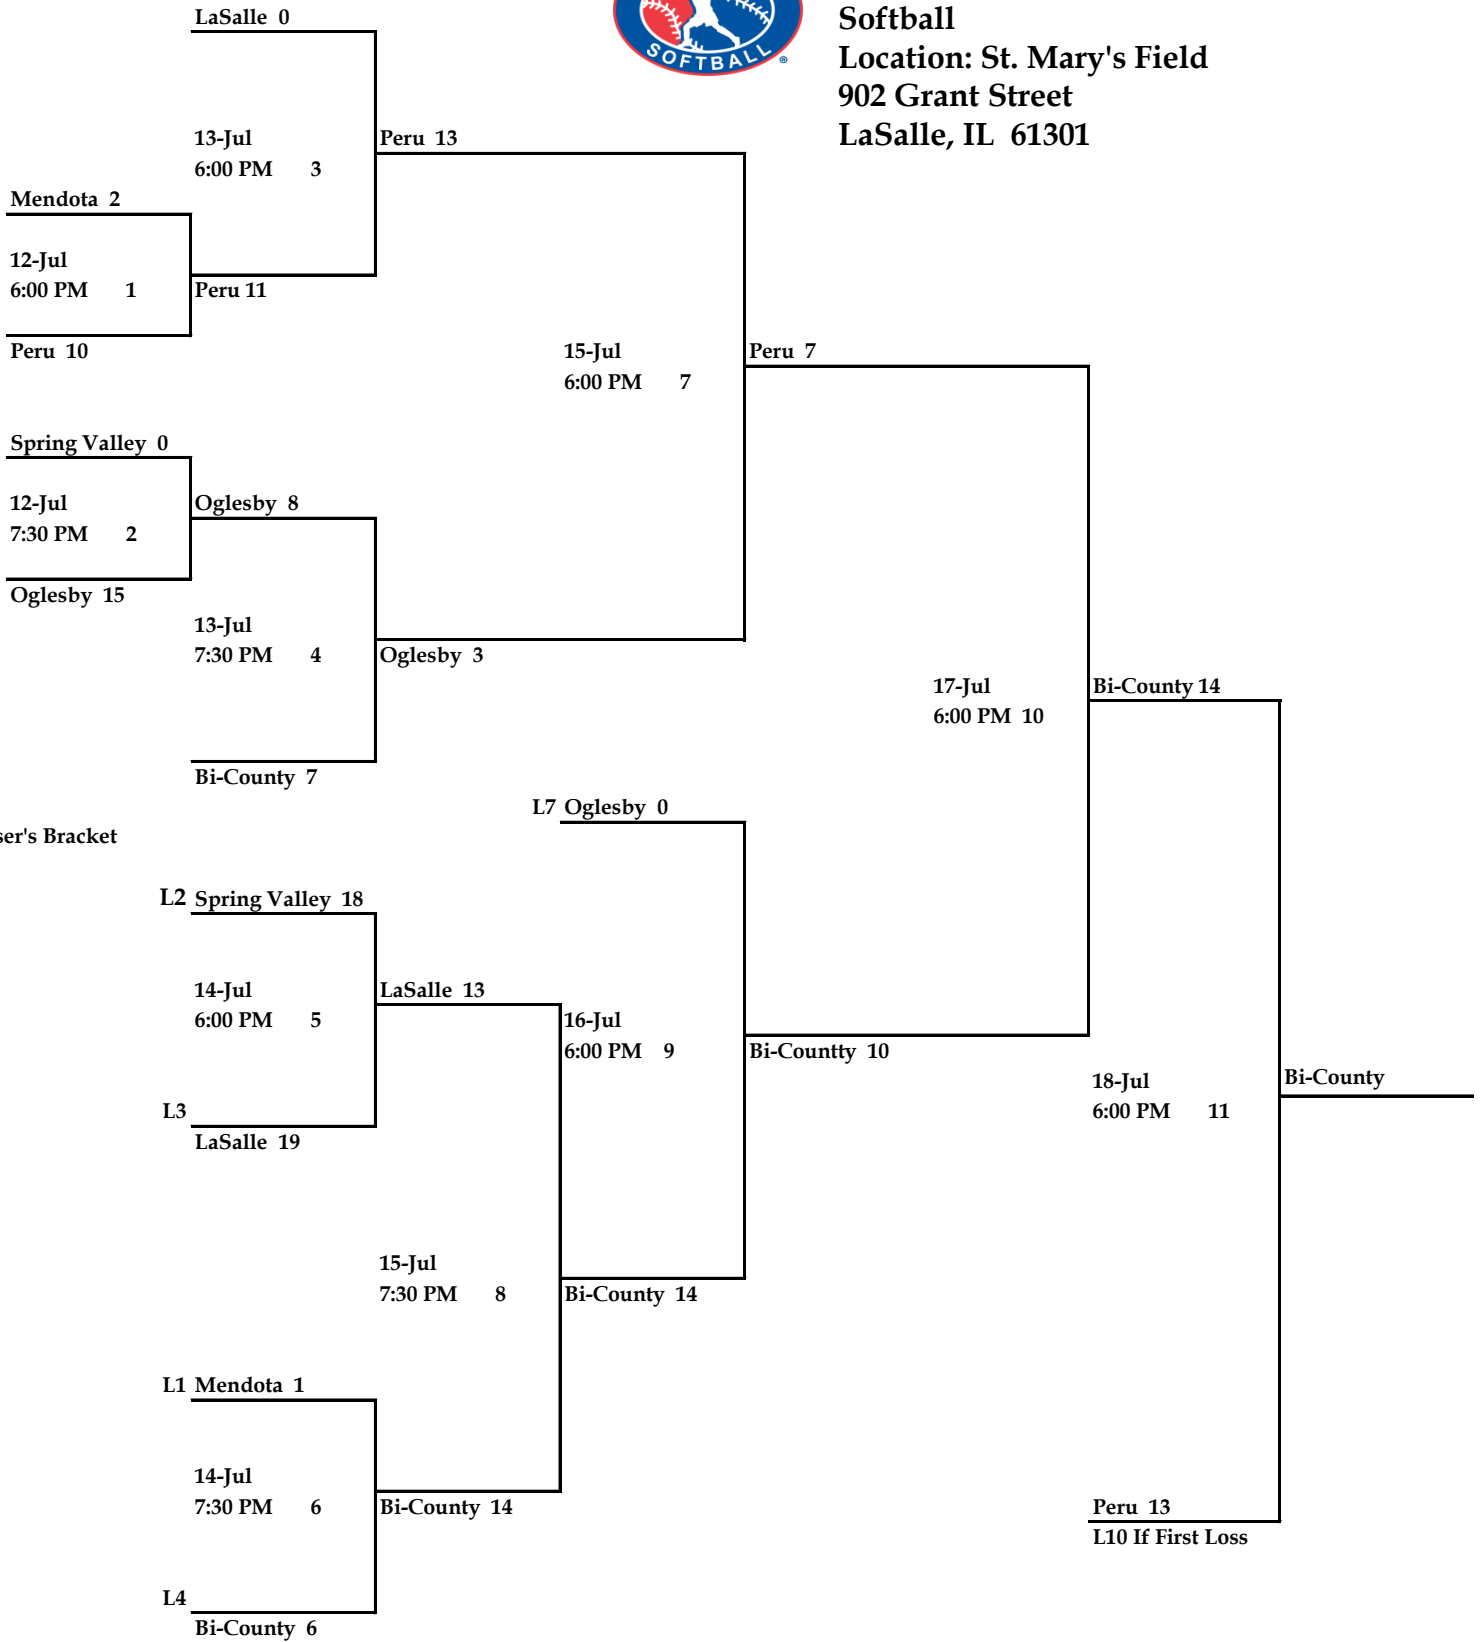

8 thru 10 Softball District Tournament

Hosted by: LaSalle Little League Softball
 Location: St. Mary's Field
 902 Grant Street
 LaSalle, IL 61301

**Champion will advance to State Tournament to be hosted
 by District 10
 Follow results on ildistrict20.com**