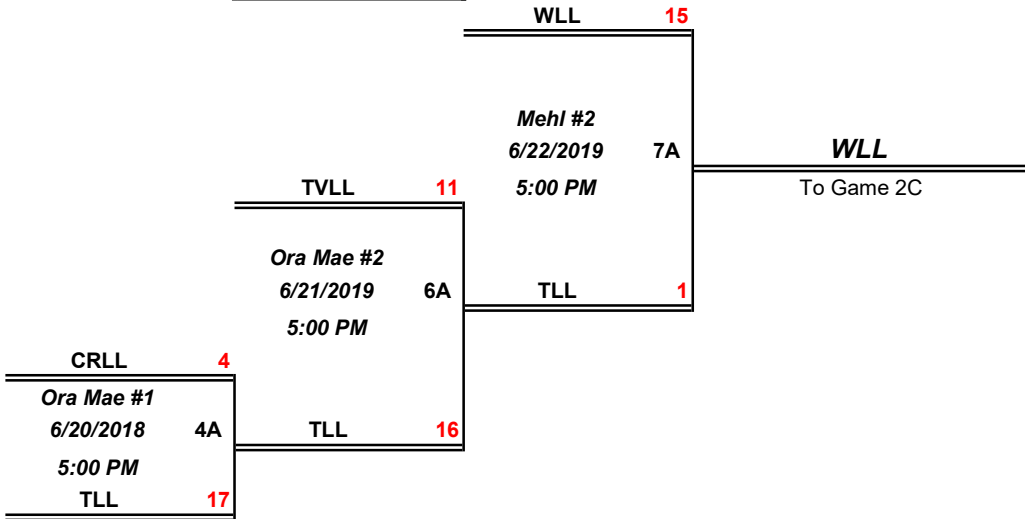

5 Teams, Double Elimination BRACKET A

REV: 6/26/2019

**2019
Little League Baseball
AZ DISTRICT 5**

Loser's Bracket

CHAMPIONSHIP PLAYOFF

(Continuation of Double Elimination Format)

4 Teams, Double Elimination BRACKET B

**2019
Little League Baseball
AZ DISTRICT 5**

TMLL	0
Mehl #2	
6/18/2019	1B
5:00 PM	
OVLL	11

CVLL	4
Mehl #2	
6/18/2019	2B
7:30 PM	
CDOLL	3

OVLL	4
Mehl #2	
6/20/2019	3B
7:30 PM	
CVLL	10

CVLL
To Game 1C

Loser's Bracket

OVLL	7
Mehl #2	
6/21/2019	5B
5:00 PM	
CDOLL	6
Mehl #2	
6/20/2019	4B
5:00 PM	
CDOLL	16
TMLL	2

OVLL
To Game 2C

CONSOLATION BRACKET

TMLL	4			
<i>Mehl #2</i>				
6/21/2019	1D	CRL	11	
7:30 PM				
CRL	14	<i>Mehl #2</i>		
		6/22/2019	2D	CRL
		7:30 PM		
		TVLL	10	