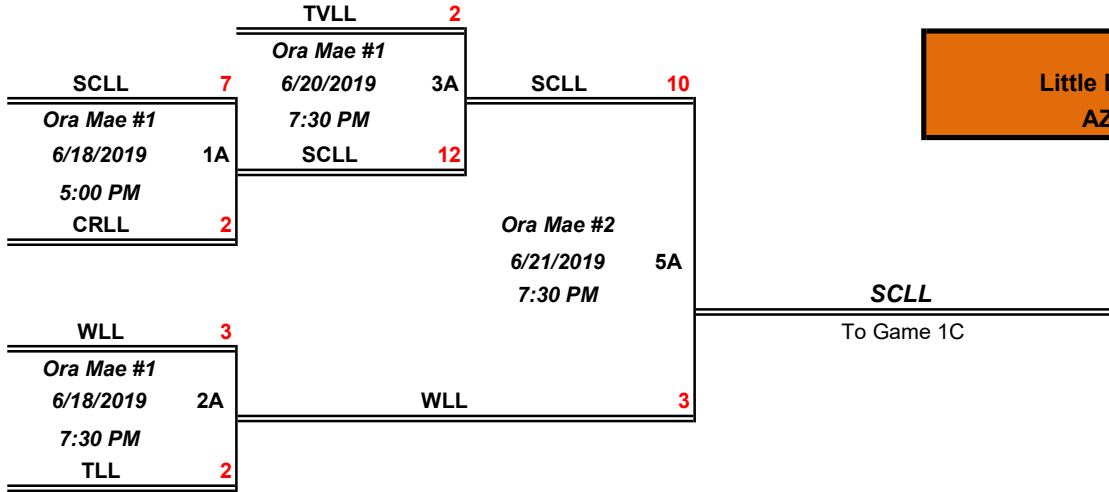

5 Teams, Double Elimination BRACKET A

REV: 6/26/2019

**2019
Little League Baseball
AZ DISTRICT 5**

Loser's Bracket

CHAMPIONSHIP PLAYOFF

(Continuation of Double Elimination Format)

4 Teams, Double Elimination BRACKET B

**2019
Little League Baseball
AZ DISTRICT 5**

TMLL	0
Mehl #2	
6/18/2019	1B
5:00 PM	
OVLL	11

CVLL	4
Mehl #2	
6/18/2019	2B
7:30 PM	
CDOLL	3

OVLL	4
Mehl #2	
6/20/2019	3B
7:30 PM	
CVLL	10

CVLL
To Game 1C

Loser's Bracket

OVLL	7
Mehl #2	
6/21/2019	5B
5:00 PM	
CDOLL	6
Mehl #2	
6/20/2019	4B
5:00 PM	
CDOLL	16
TMLL	2

OVLL
To Game 2C

CONSOLATION BRACKET

TMLL	4			
<i>Mehl #2</i>				
6/21/2019	1D	CRL	11	
7:30 PM				
CRL	14	<i>Mehl #2</i>		
		6/22/2019	2D	CRL
		7:30 PM		
		TVLL	10	