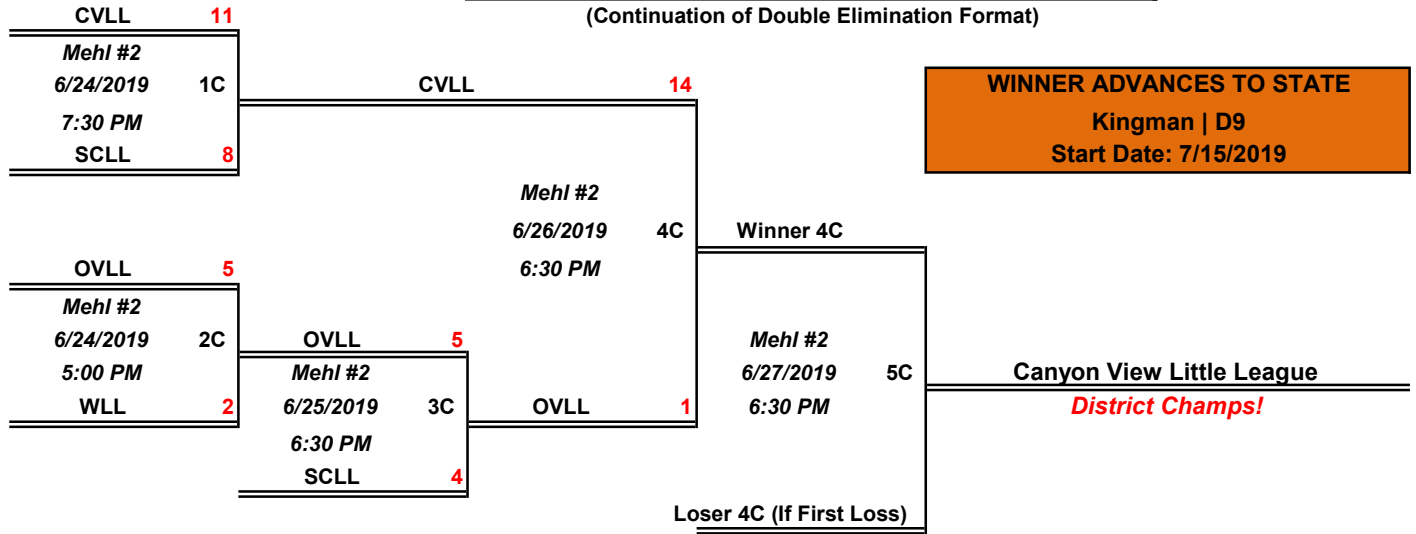

5 Teams, Double Elimination BRACKET A

REV: 6/26/2019

**2019
Little League Baseball
AZ DISTRICT 5**

Loser's Bracket

CHAMPIONSHIP PLAYOFF

(Continuation of Double Elimination Format)

4 Teams, Double Elimination BRACKET B

**2019
Little League Baseball
AZ DISTRICT 5**

TMLL	0
Mehl #2	
6/18/2019	1B
5:00 PM	
OVLL	11

CVLL	4
Mehl #2	
6/18/2019	2B
7:30 PM	
CDOLL	3

OVLL	4
Mehl #2	
6/20/2019	3B
7:30 PM	
CVLL	10

CVLL
To Game 1C

Loser's Bracket