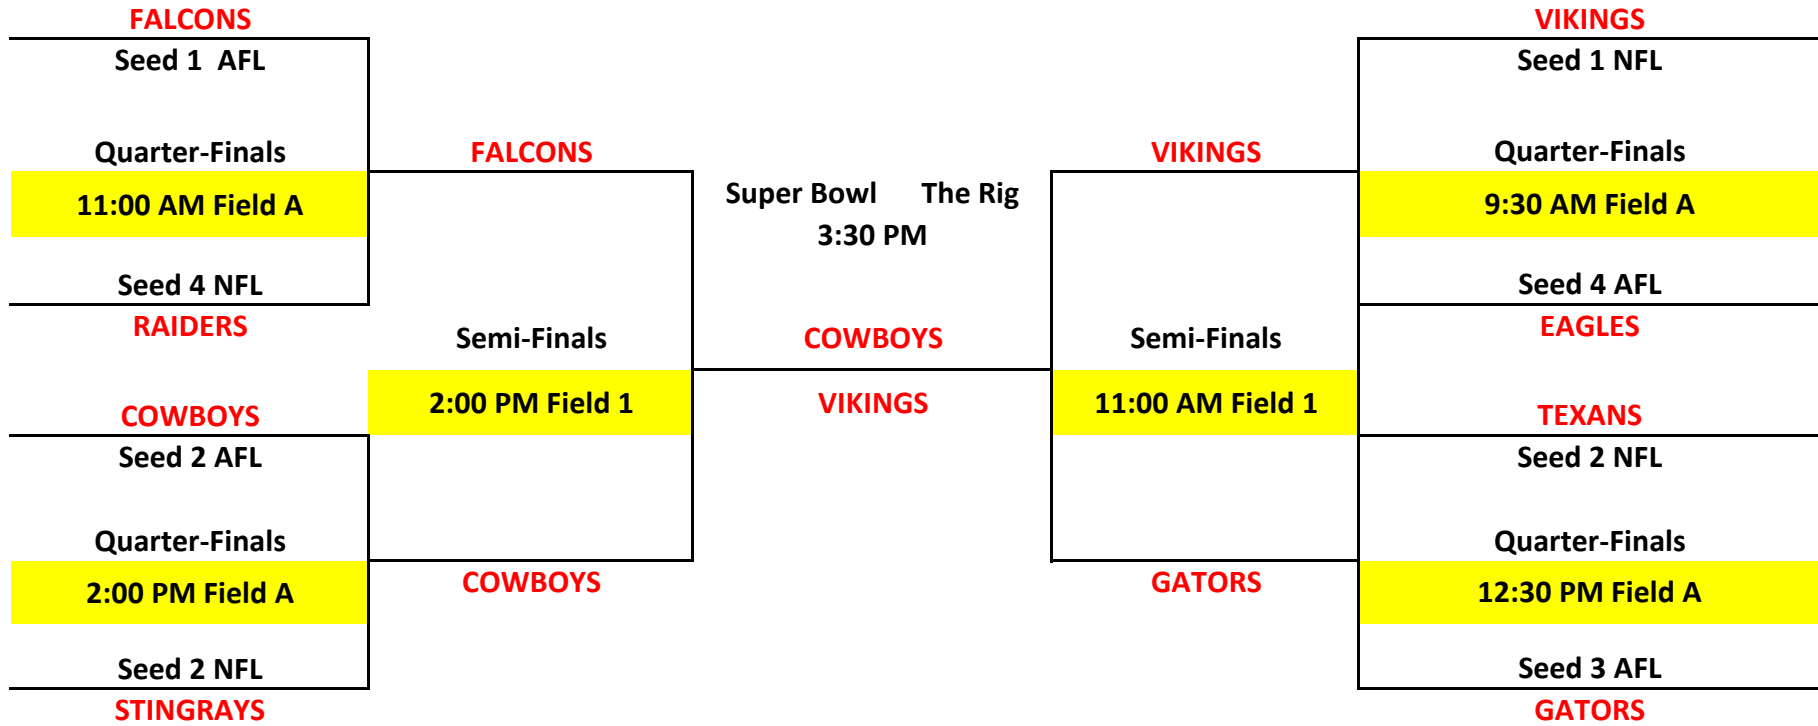

8 Team Single Elimination (PEE WEE)

Will re-seed after Quarters

8 Team Single Elimination (FRESHMAN)

Will re-seed after Quarters

8 Team Single Elimination (SOPHOMORE)

Will re-seed after Quarters

8 Team Single Elimination (JUNIOR)

Will re-seed after Quarters

8 Team Single Elimination (SENIOR)

Will re-seed after Quarters