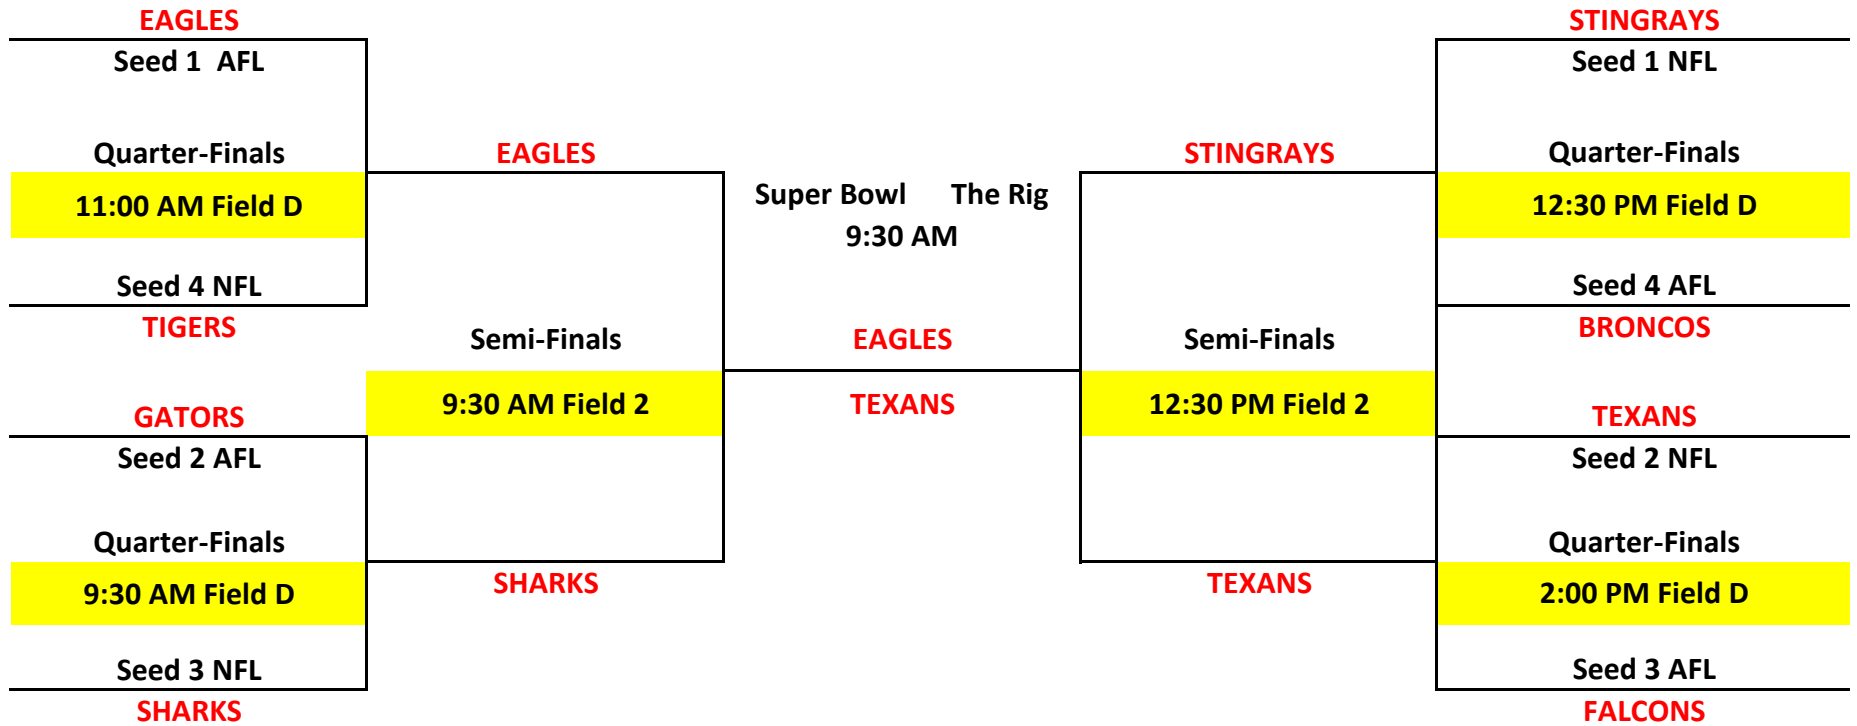

8 Team Single Elimination (PEE WEE)

Will re-seed after Quarters

8 Team Single Elimination (FRESHMAN)

Will re-seed after Quarters

8 Team Single Elimination (SOPHOMORE)

Will re-seed after Quarters

8 Team Single Elimination (JUNIOR)

Will re-seed after Quarters

8 Team Single Elimination (SENIOR)

Will re-seed after Quarters