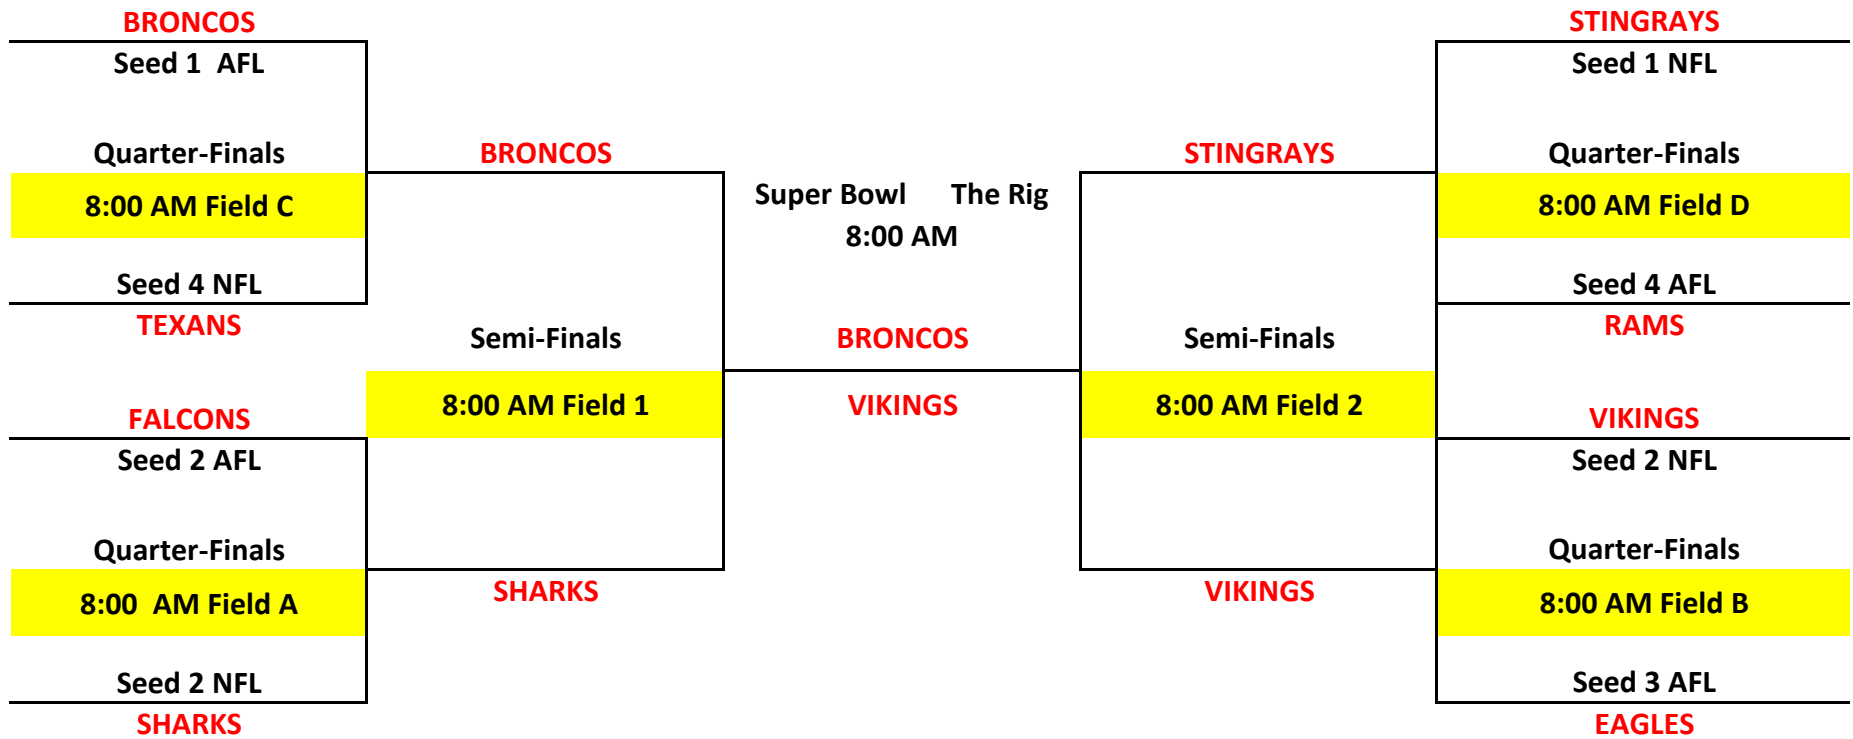

8 Team Single Elimination (PEE WEE)

Will re-seed after Quarters

8 Team Single Elimination (FRESHMAN)

Will re-seed after Quarters

8 Team Single Elimination (SOPHOMORE)

Will re-seed after Quarters

8 Team Single Elimination (JUNIOR)

Will re-seed after Quarters

8 Team Single Elimination (SENIOR)

Will re-seed after Quarters