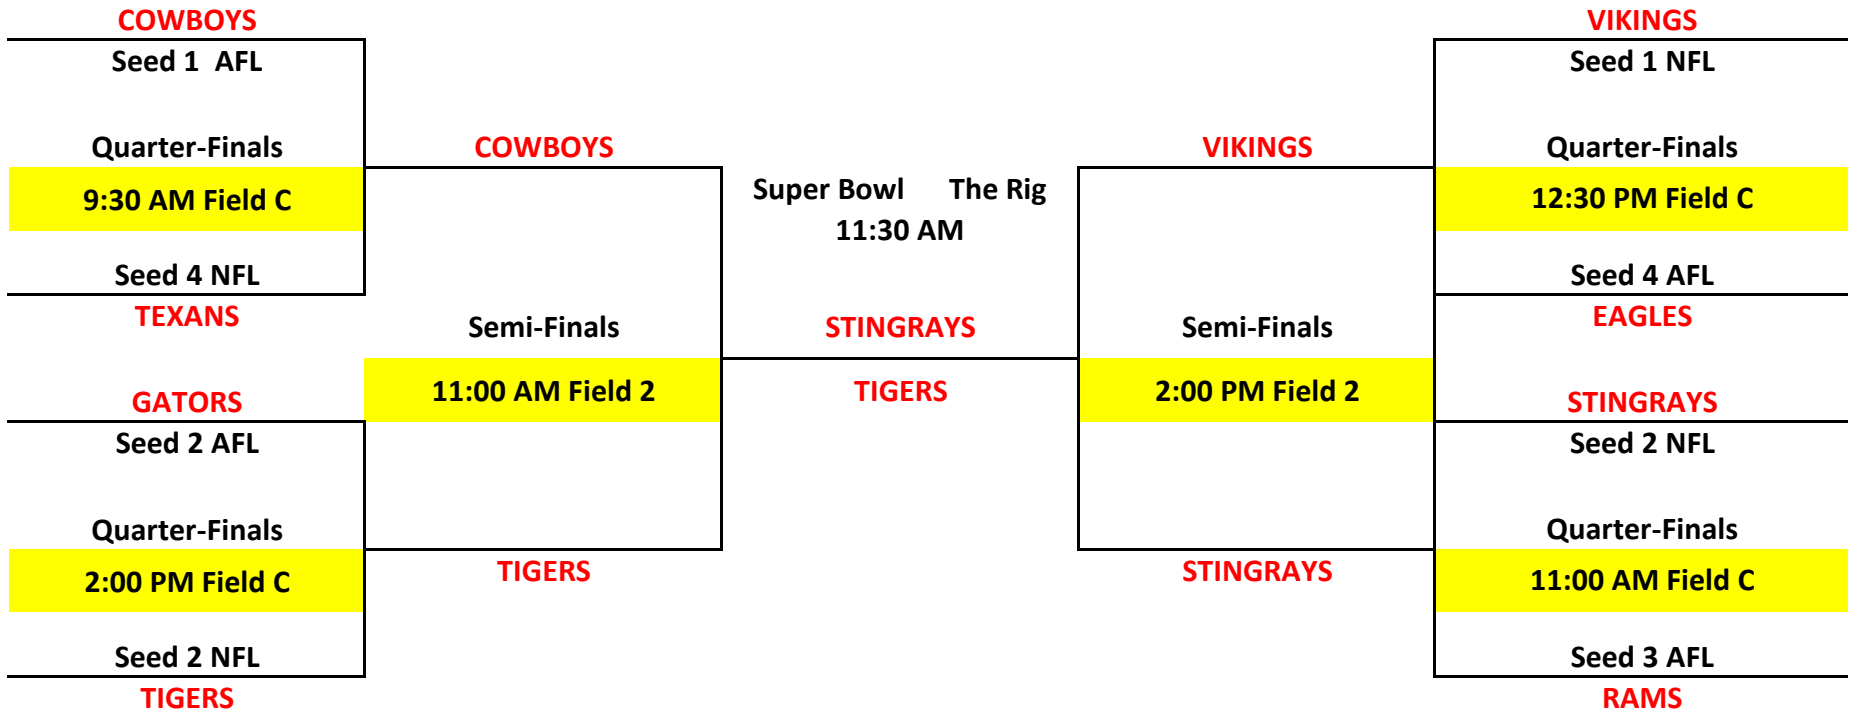

8 Team Single Elimination (PEE WEE)

Will re-seed after Quarters

8 Team Single Elimination (FRESHMAN)

Will re-seed after Quarters

8 Team Single Elimination (SOPHOMORE)

Will re-seed after Quarters

8 Team Single Elimination (JUNIOR)

Will re-seed after Quarters

8 Team Single Elimination (SENIOR)

Will re-seed after Quarters