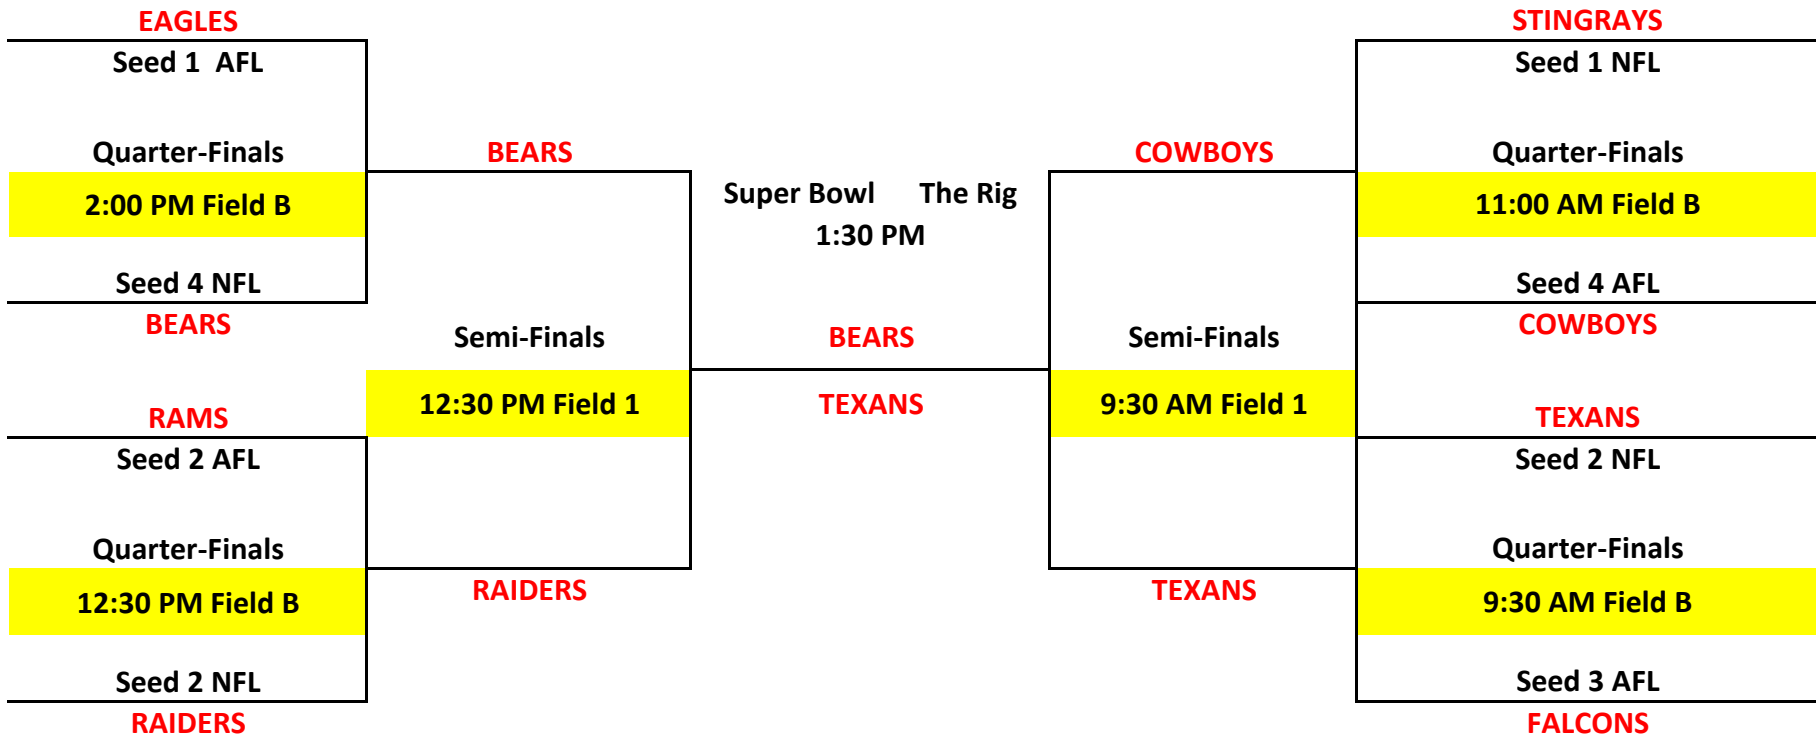

8 Team Single Elimination (PEE WEE)

Will re-seed after Quarters

8 Team Single Elimination (FRESHMAN)

Will re-seed after Quarters

8 Team Single Elimination (SOPHOMORE)

Will re-seed after Quarters

8 Team Single Elimination (JUNIOR)

Will re-seed after Quarters

8 Team Single Elimination (SENIOR)

Will re-seed after Quarters