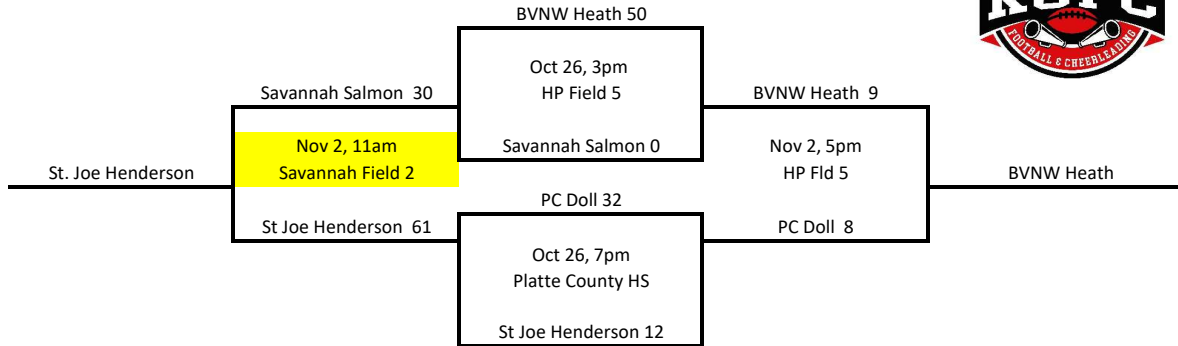

7th Grade

Gold Playoff

HP = Heritage Park Football Complex
Top Team on Bracket - Home Team

Silver Playoff

(Seeds 9-13 Match ups)