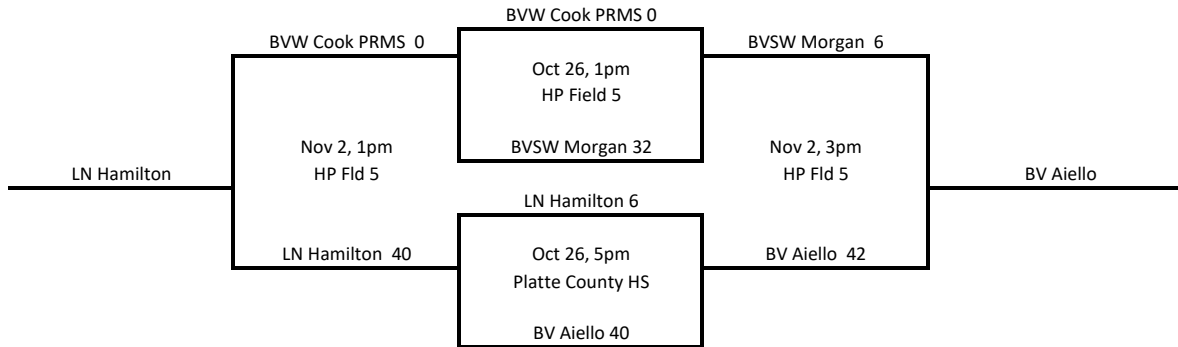

7th Grade

Gold Playoff

HP = Heritage Park Football Complex
Top Team on Bracket - Home Team

Silver Playoff

(Seeds 9-13 Match ups)