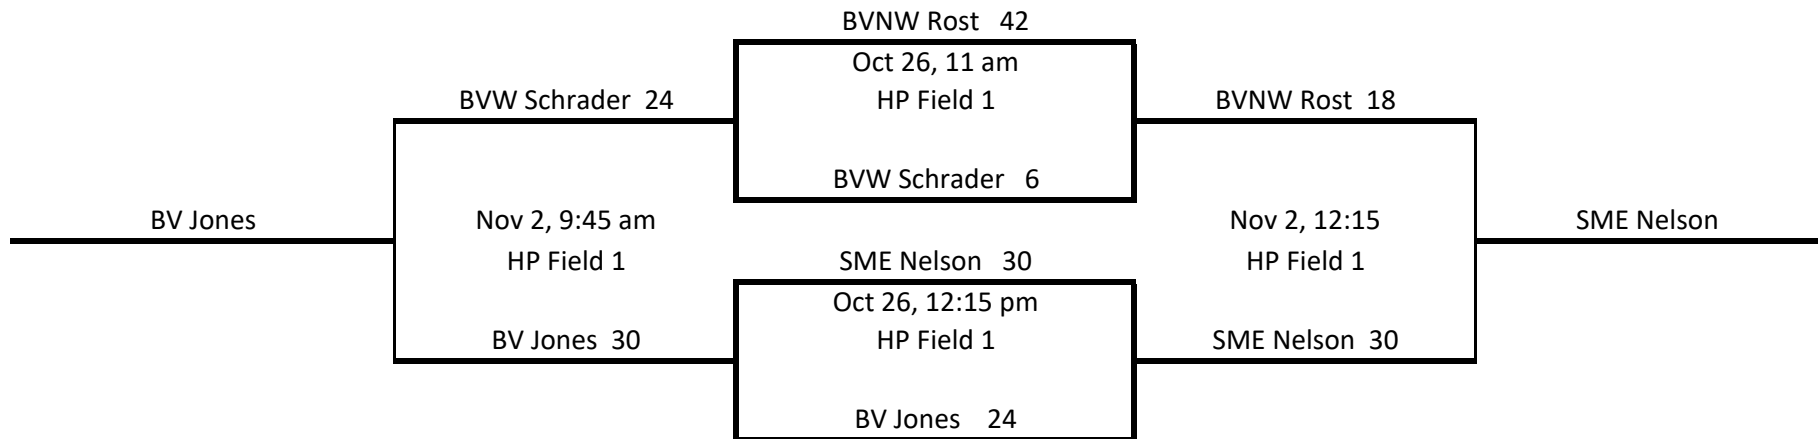

6th Grade BLACK

Gold Playoff

Top Team on Bracket - Home Team
HP = Heritage Park Football Complex

Silver Playoff

6th Grade RED

SMW Blomker 24
Oct 27, 9 am
HP Field 1
BVSU Dillavou 12

SMS Apell 42
Oct 27, 10:15 am
HP Field 1
BV/SH/OL Simpson 12