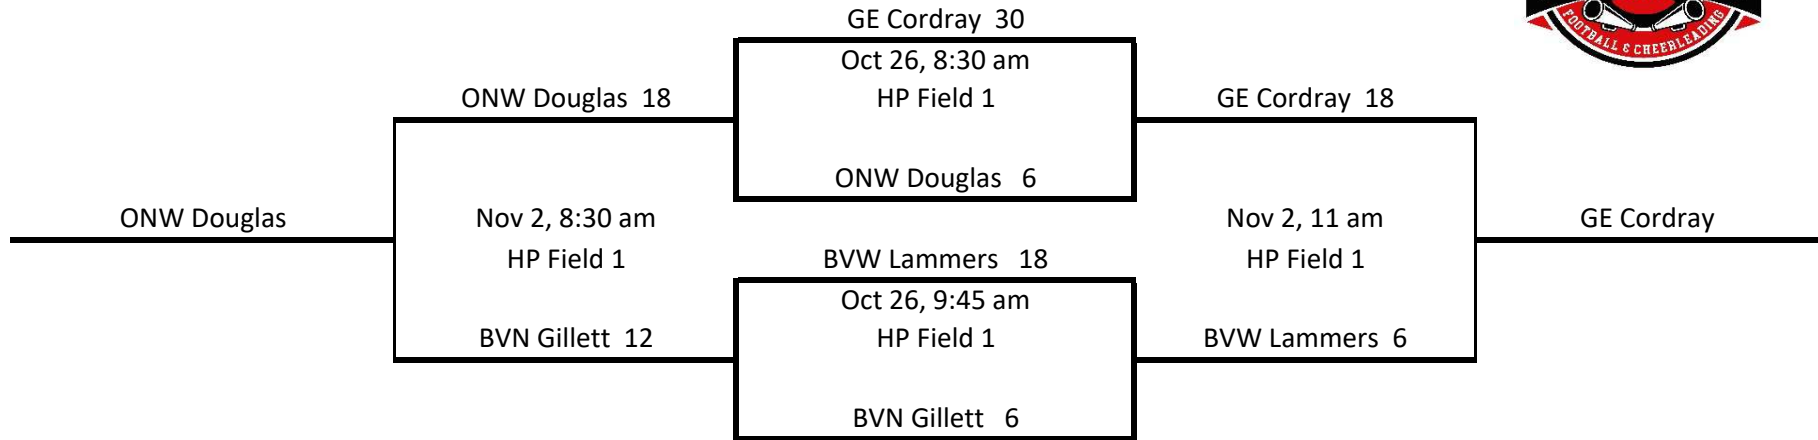

6th Grade BLACK

Gold Playoff

Top Team on Bracket - Home Team
HP = Heritage Park Football Complex

Silver Playoff

6th Grade RED

SMW Blomker 24
Oct 27, 9 am
HP Field 1
BVSU Dillavou 12

SMS Apell 42
Oct 27, 10:15 am
HP Field 1
BV/SH/OL Simpson 12