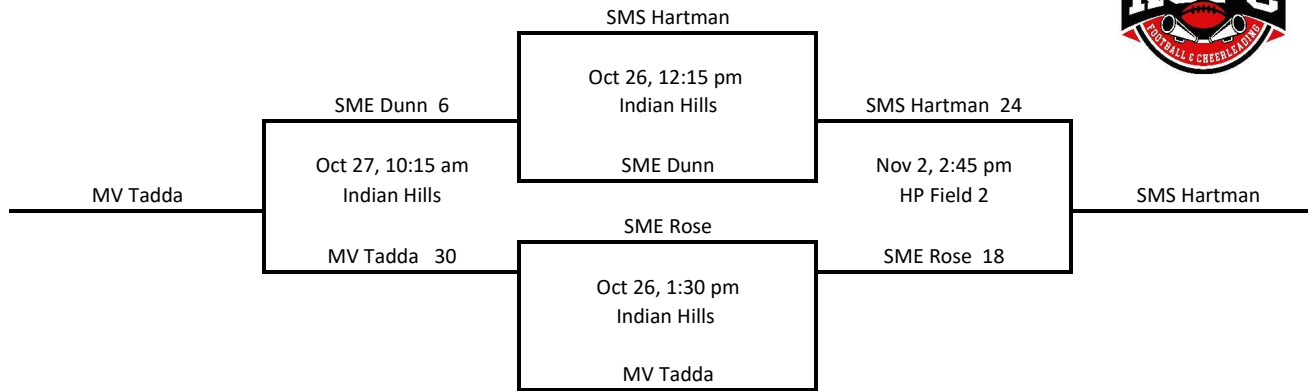

4th Grade BLACK

Gold Playoff

Silver Playoff

(Seeds 9-11 Match ups)

4th Grade RED

Gold Playoff

Silver Playoff

(Seeds 9-11 Match ups)

4th Grade WHITE

Gold Playoff

Top Team on Bracket - Home Team

Silver Playoff

(Seeds 9-11 Match ups)