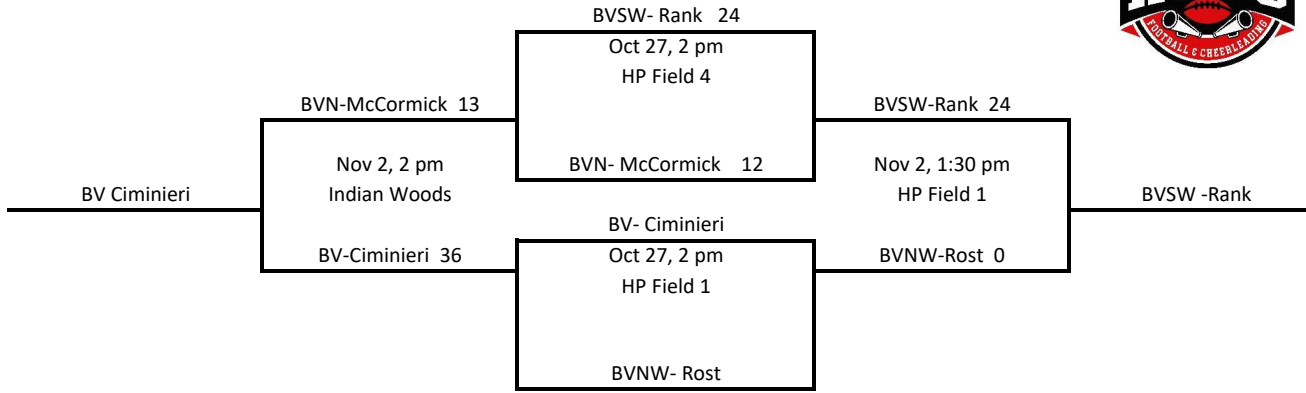

4th Grade BLACK

Gold Playoff

Silver Playoff

(Seeds 9-11 Match ups)

4th Grade RED

Gold Playoff

Silver Playoff

(Seeds 9-11 Match ups)

4th Grade WHITE

Gold Playoff

Top Team on Bracket - Home Team

Silver Playoff

(Seeds 9-11 Match ups)