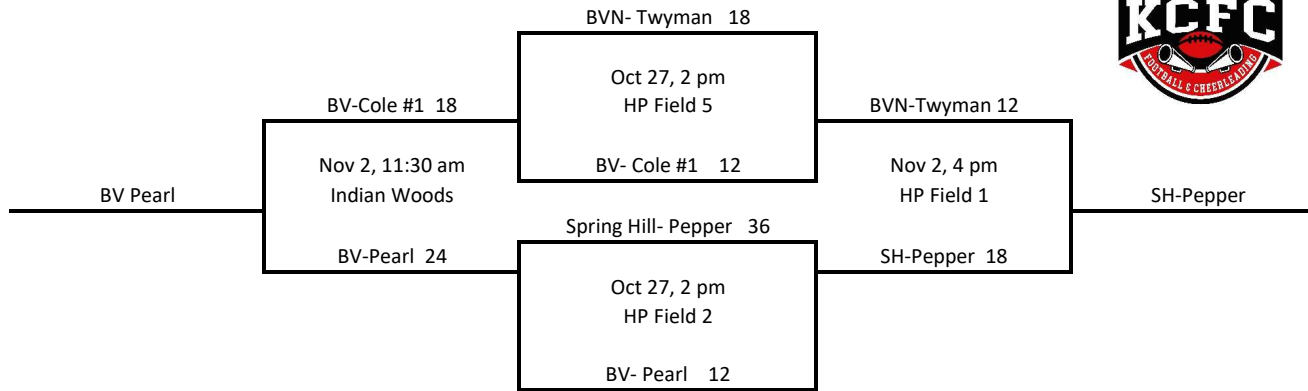

4th Grade BLACK

Gold Playoff

Silver Playoff

(Seeds 9-11 Match ups)

4th Grade RED

Gold Playoff

Silver Playoff

(Seeds 9-11 Match ups)

4th Grade WHITE

Gold Playoff

Top Team on Bracket - Home Team

Silver Playoff

(Seeds 9-11 Match ups)