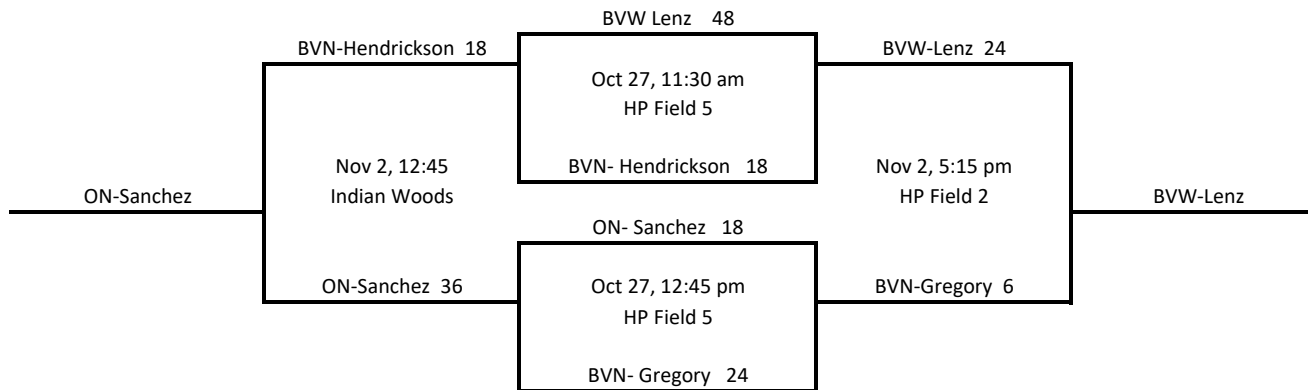

4th Grade BLACK

Gold Playoff

Silver Playoff

(Seeds 9-11 Match ups)

4th Grade RED

Gold Playoff

Silver Playoff

(Seeds 9-11 Match ups)

4th Grade WHITE

Gold Playoff

Top Team on Bracket - Home Team

Silver Playoff

(Seeds 9-11 Match ups)