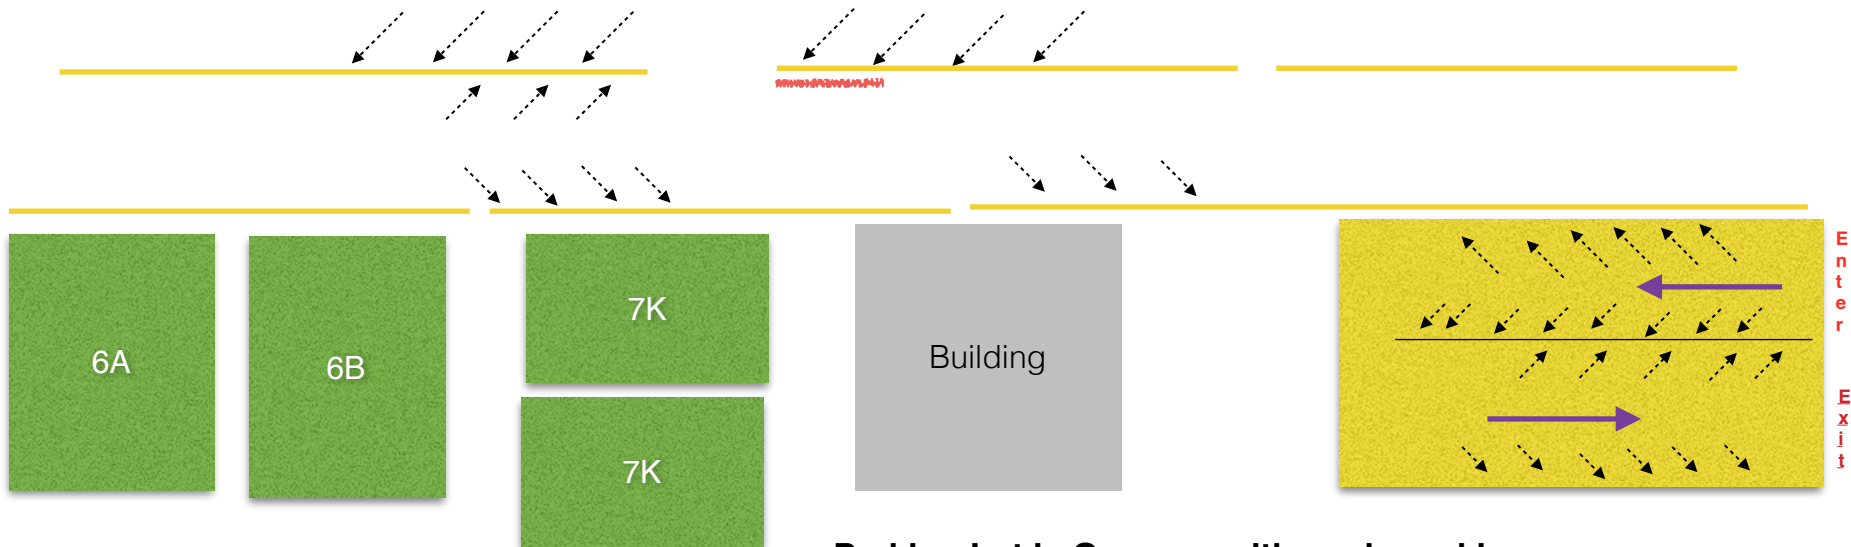

Belle Clair Legacy Park
2842 Centreville Ave Belleville IL 62220

Parking Lot is One way with angle parking.
Please Do Not park strait in. There is
additional grass parking near the exit.
= NO Parking