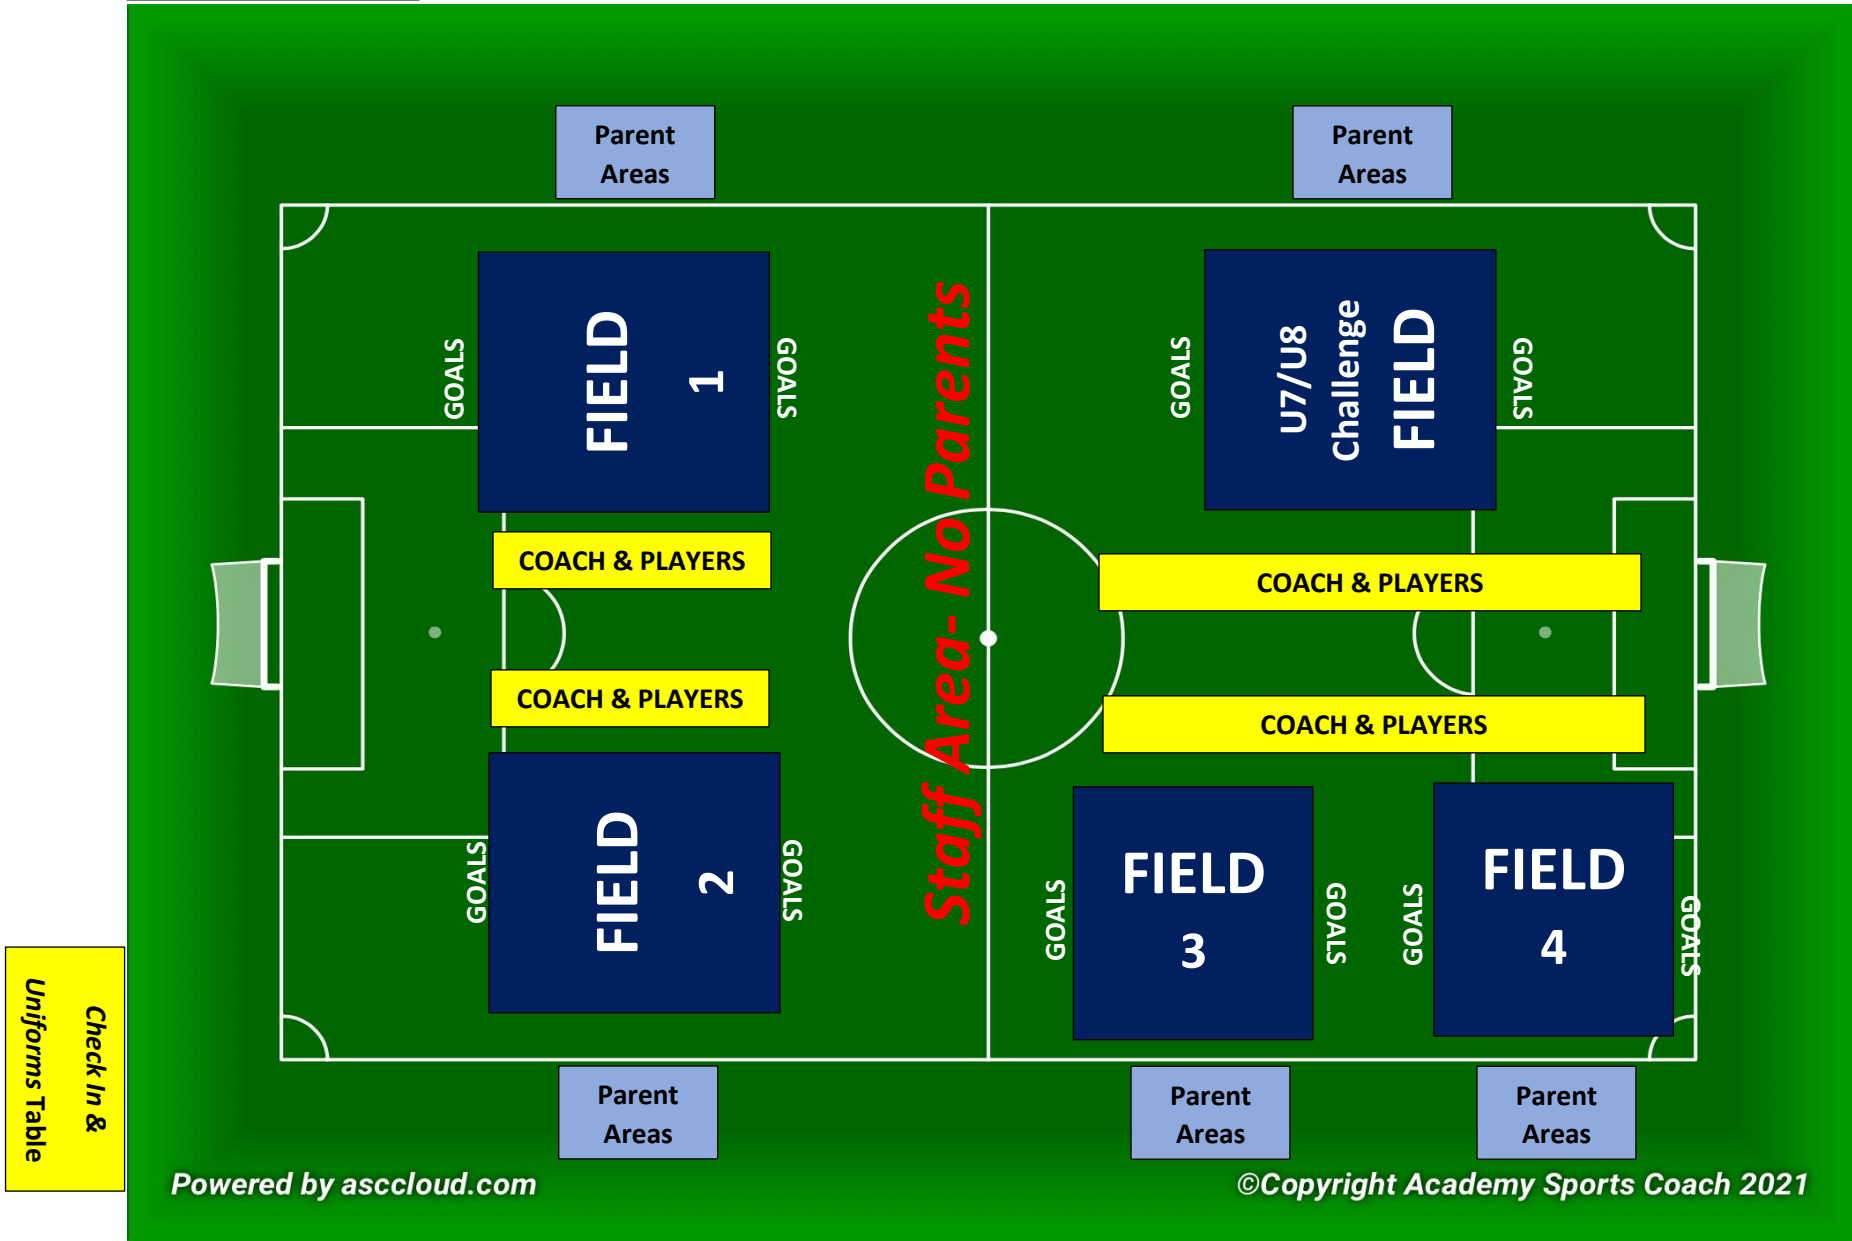

Time:
8:00-11:50 AM
U5-U8

SHENANDOAH VALLEY UNITED: HORIZONS EDGE LAYOUT

Check In &
Uniforms Table

Powered by asccloud.com

©Copyright Academy Sports Coach 2021

Time:
12:00- 1:50PM
U9-U12

SHENANDOAH VALLEY UNITED: HORIZONS EDGE LAYOUT

Powered by ascloud.com

©Copyright Academy Sports Coach 2021

Time:
2:00- 3:50PM
U12-U14