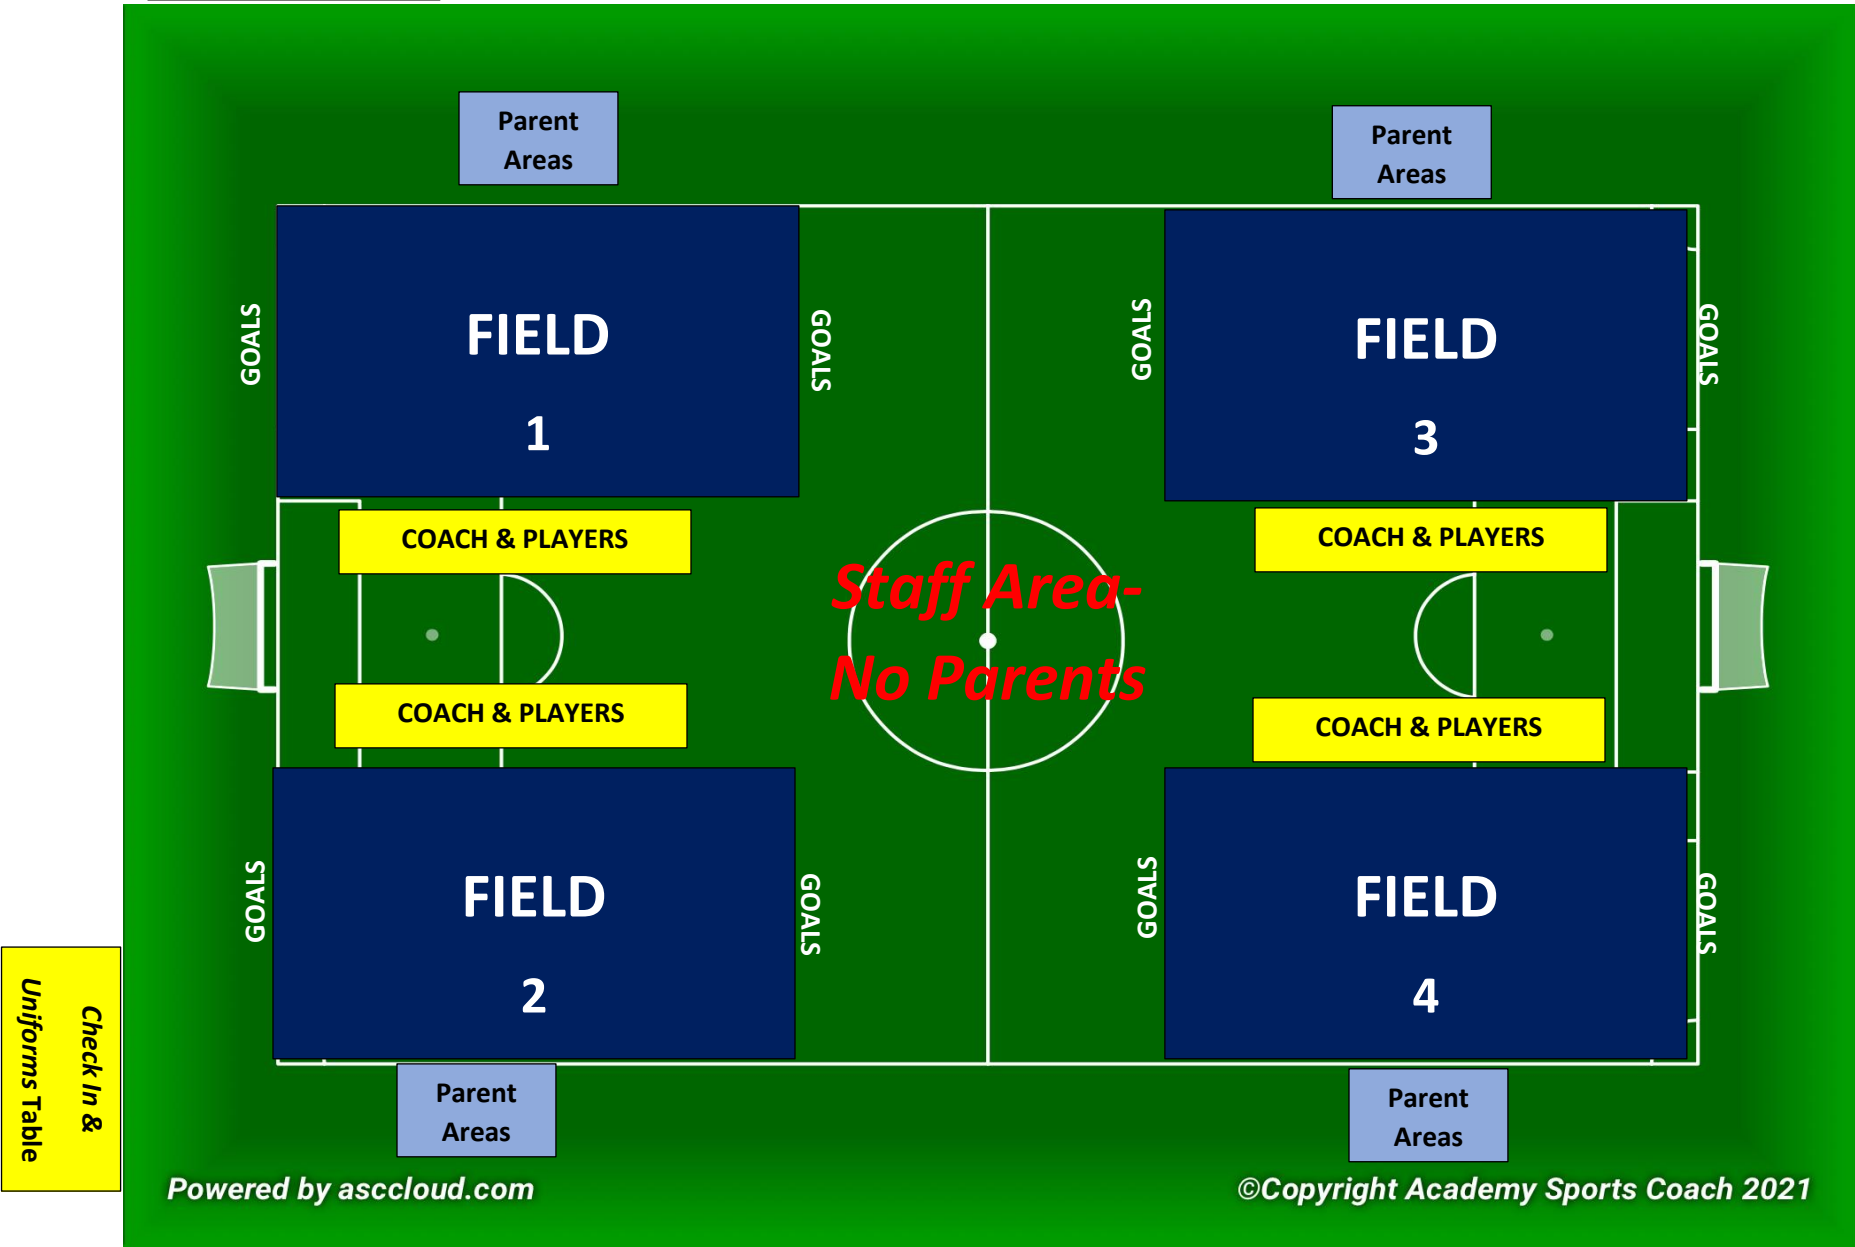

Time:
8:00-11:50 AM
U5-U8

SHENANDOAH VALLEY UNITED: HORIZONS EDGE LAYOUT

Check In &
Uniforms Table

Powered by asccloud.com

©Copyright Academy Sports Coach 2021

Time:
12:00- 1:50PM
U9-U12

SHENANDOAH VALLEY UNITED: HORIZONS EDGE LAYOUT

Powered by ascloud.com

©Copyright Academy Sports Coach 2021

Time:
2:00- 3:50PM
U12-U14