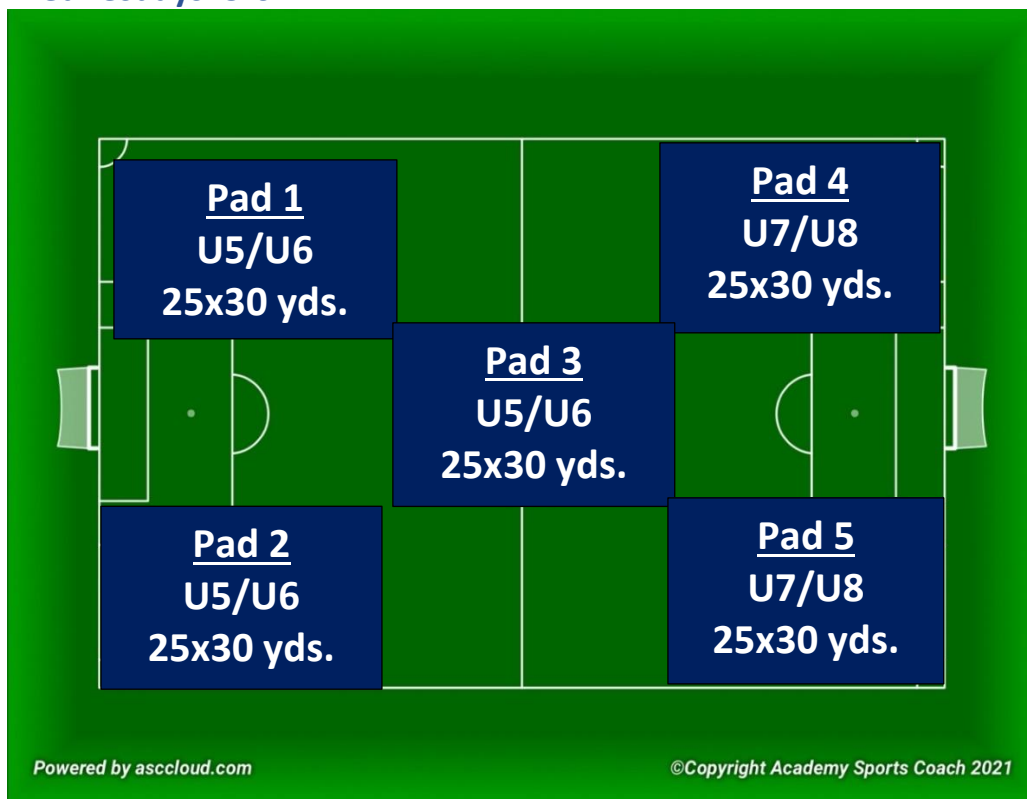

**SVU SPRING REC SEASON:  
FIELD LAYOUT (Harrisonburg District)**

**Horizons Edge Sports Campus**

**Address: 325 Cornerstone Lane, Harrisonburg VA, 22802**

**Tuesdays: 5-6 PM**

**Tuesdays: 6-7 PM**

**SVU SPRING REC SEASON:  
FIELD LAYOUT (Harrisonburg District)**

**Wednesdays: 5-6 PM**

**Wednesdays: 6-7 PM**

**Thursdays: 5-6 PM**

## SVU SPRING REC SEASON: FIELD LAYOUT (Harrisonburg District)

Thursdays: 6-7 PM