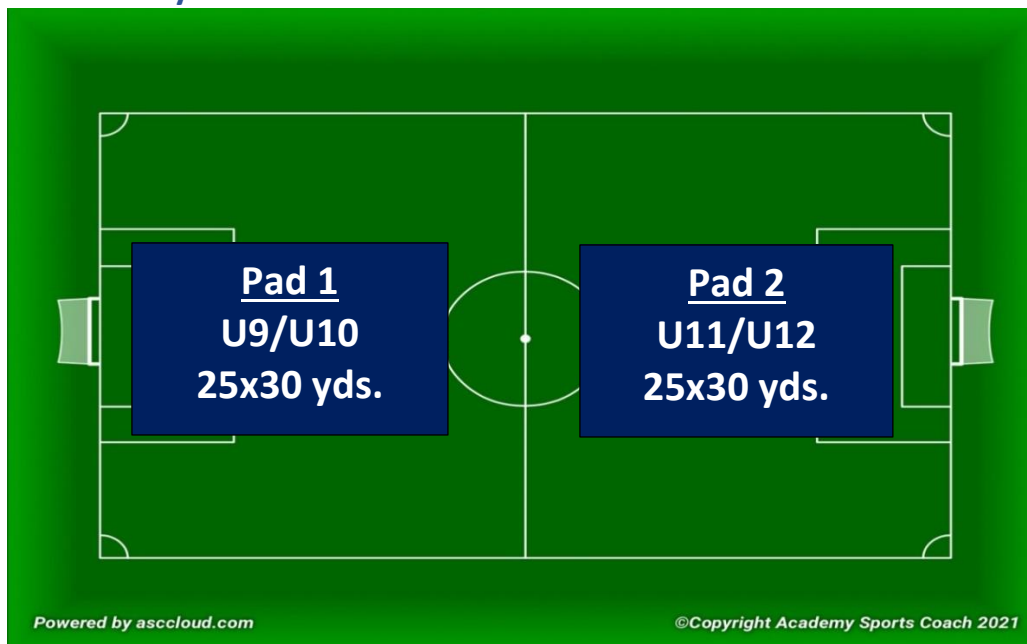

Wednesdays: 6-7 PM