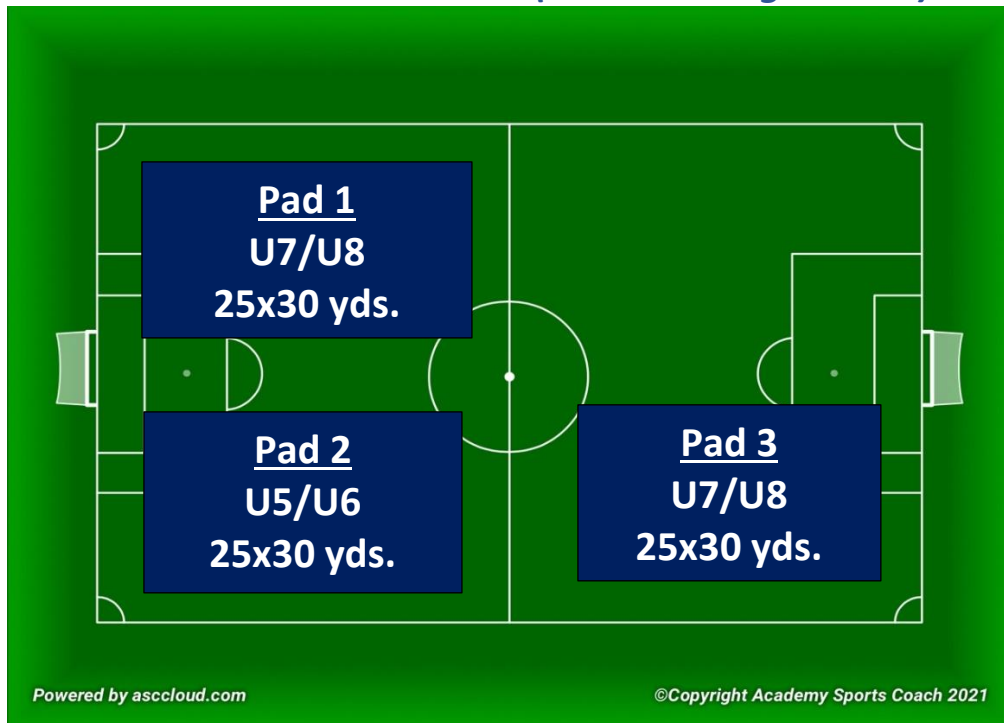

**Wednesdays: 5-6 PM**

**Wednesdays: 6-7 PM**

**Thursdays: 5-6 PM**

## SVU SPRING REC SEASON: FIELD LAYOUT (Harrisonburg District)

Thursdays: 6-7 PM