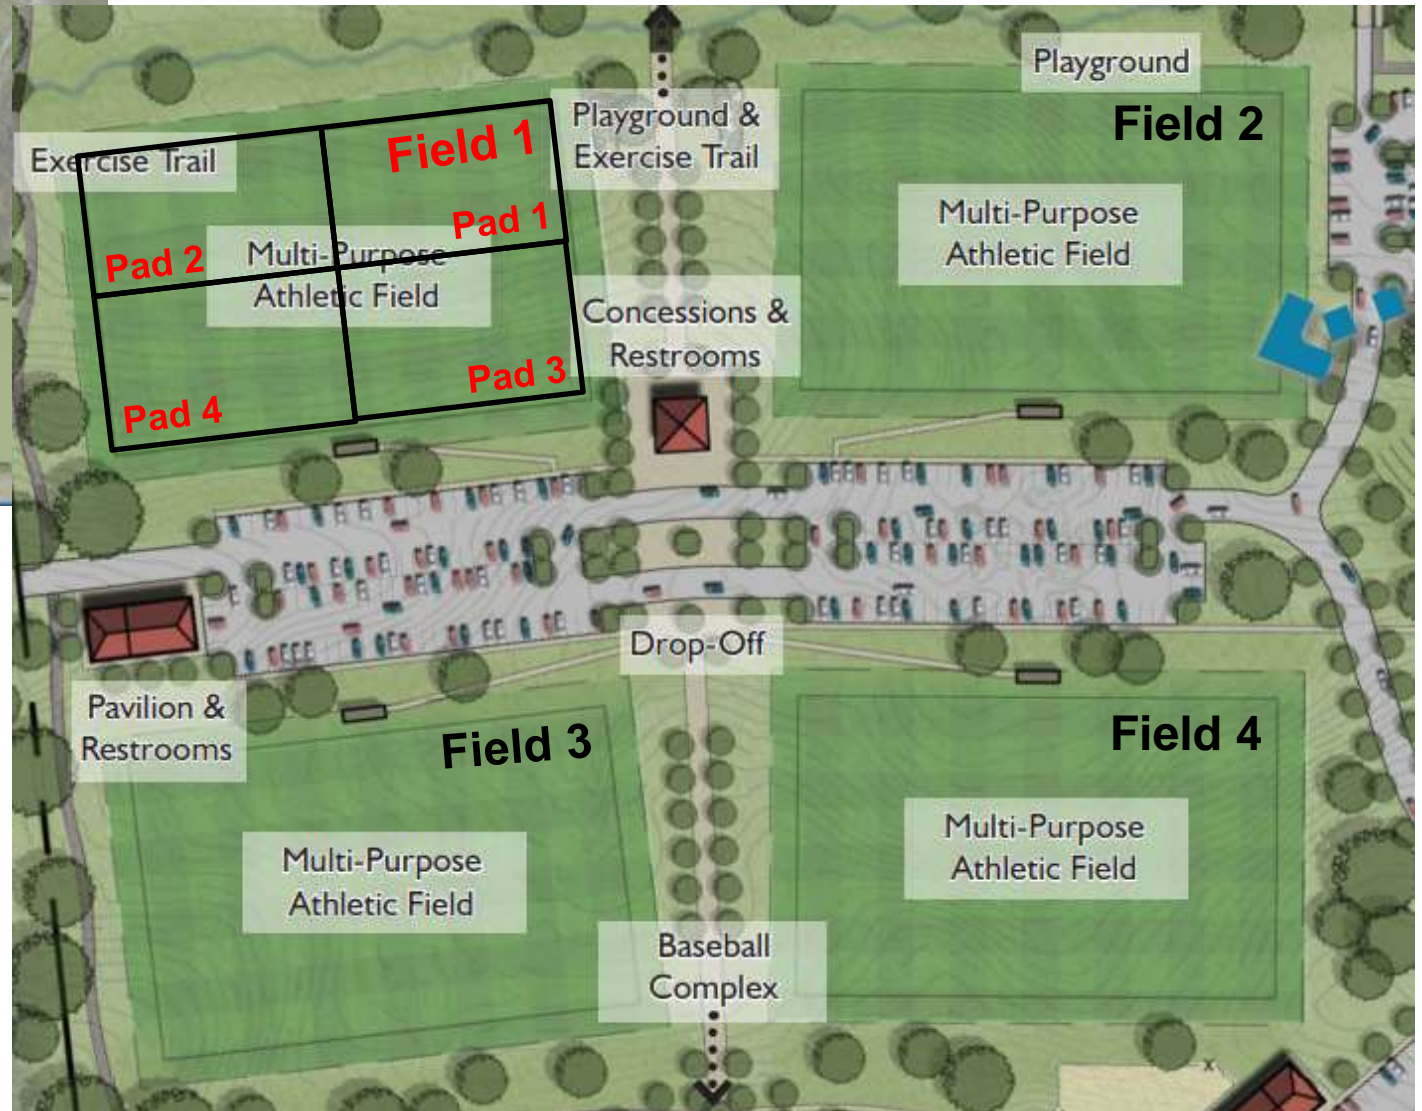

Updated 3/21/20

Rockingham Park

1 Rockingham Park Way, Penn Laird, VA 22846

SVU Spring 2020 Field Assignments

Recreation Practice Sessions

Tuesdays – **Field 1**

Wednesdays – **Field 1**

SVU SOCCER