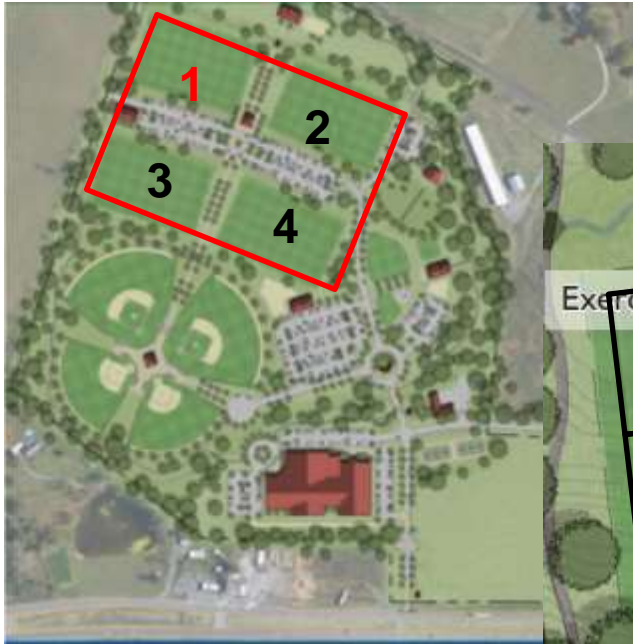

Updated 3/21/20

Rockingham Park

1 Rockingham Park Way, Penn Laird, VA 22846

SVU Spring 2020 Field Assignments

Recreation Practice Sessions

Tuesdays – **Field 1**

Wednesdays – **Field 1**

SVU SOCCER