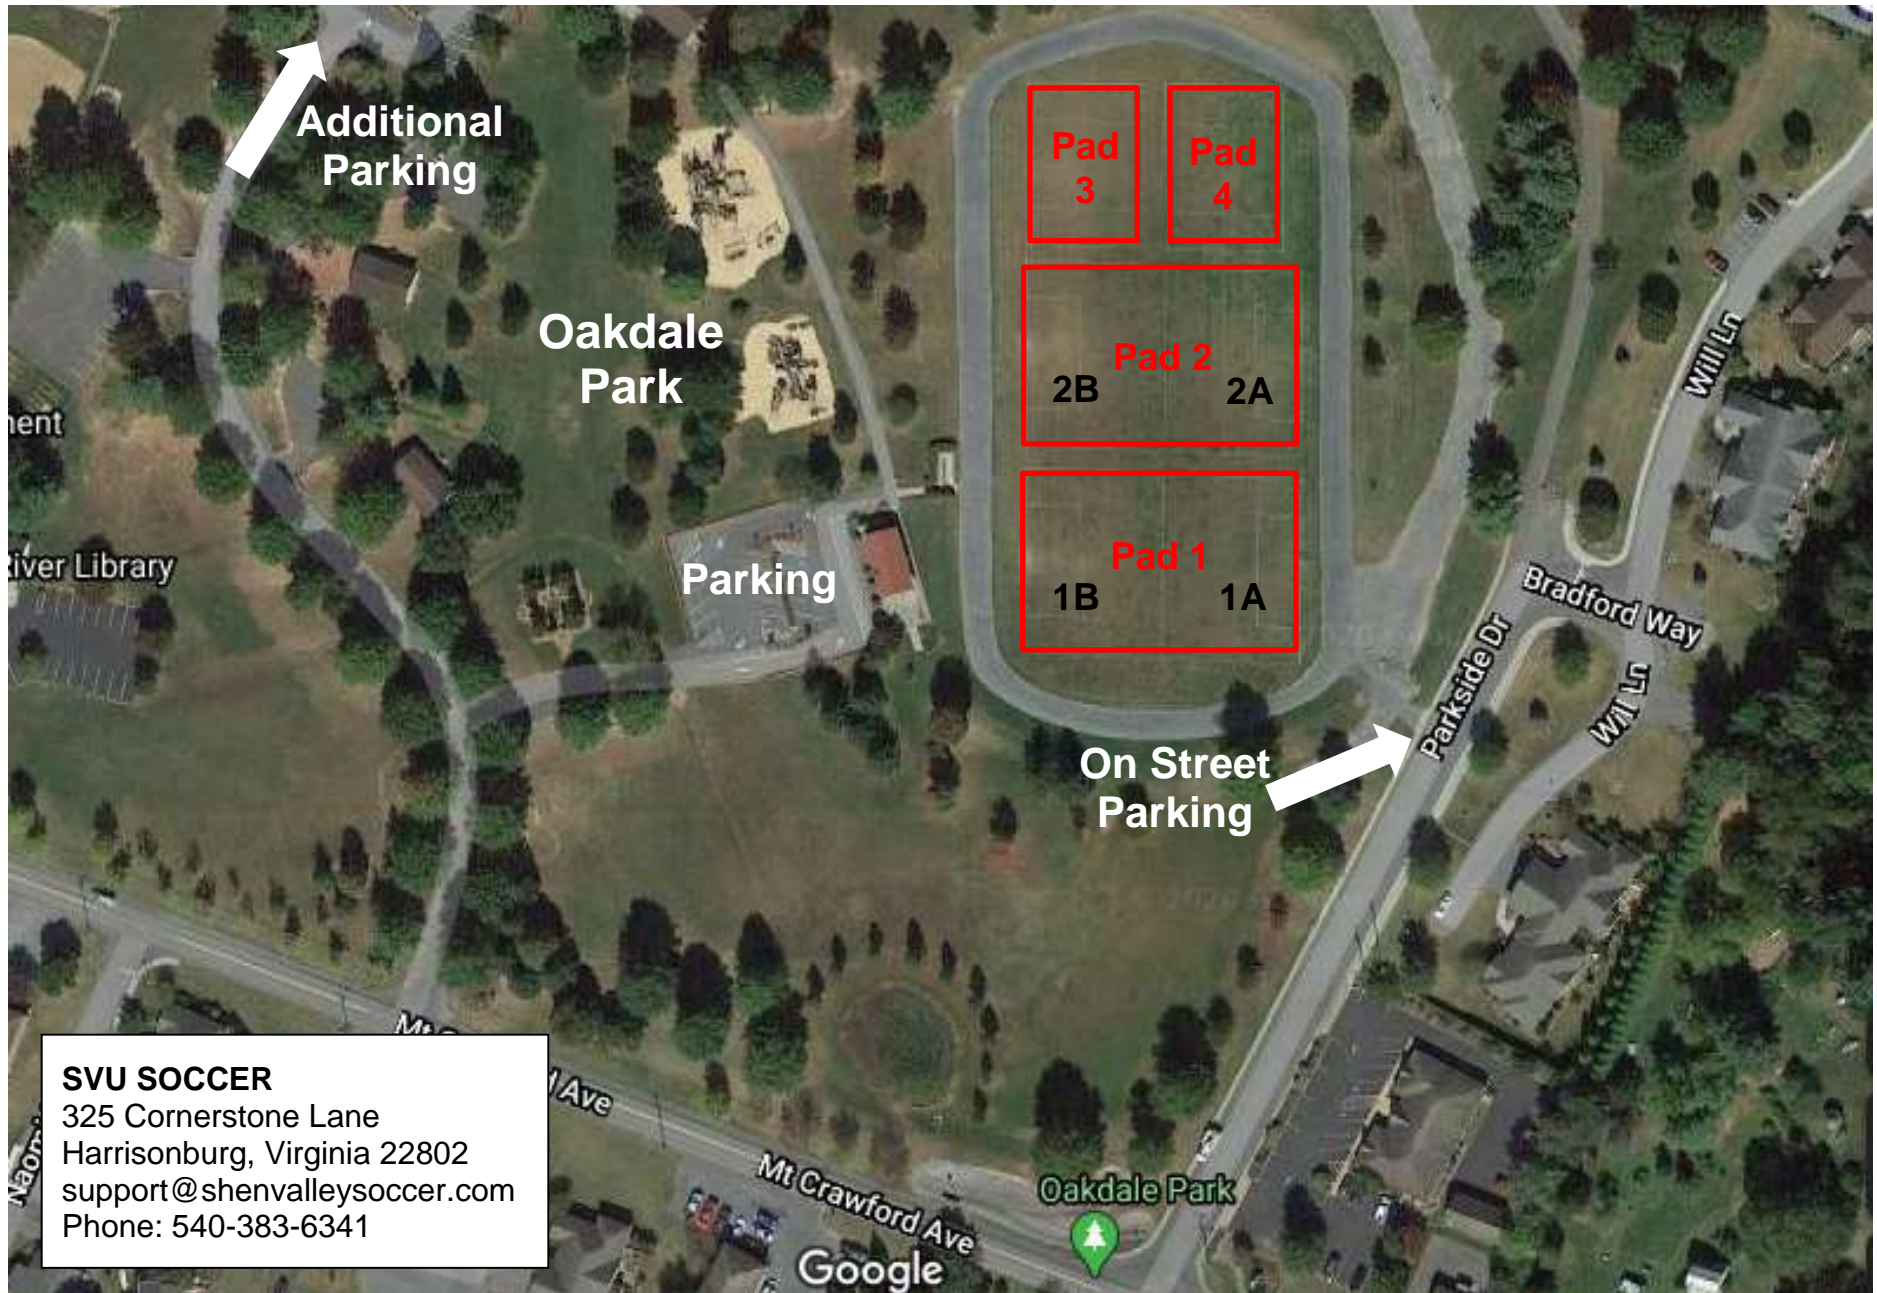

Oakdale Park

134 Mt Crawford Ave, Bridgewater, VA 22812

Updated 3/21/20

SVU SOCCER

325 Cornerstone Lane
Harrisonburg, Virginia 22802
support@shenvalleysoccer.com
Phone: 540-383-6341