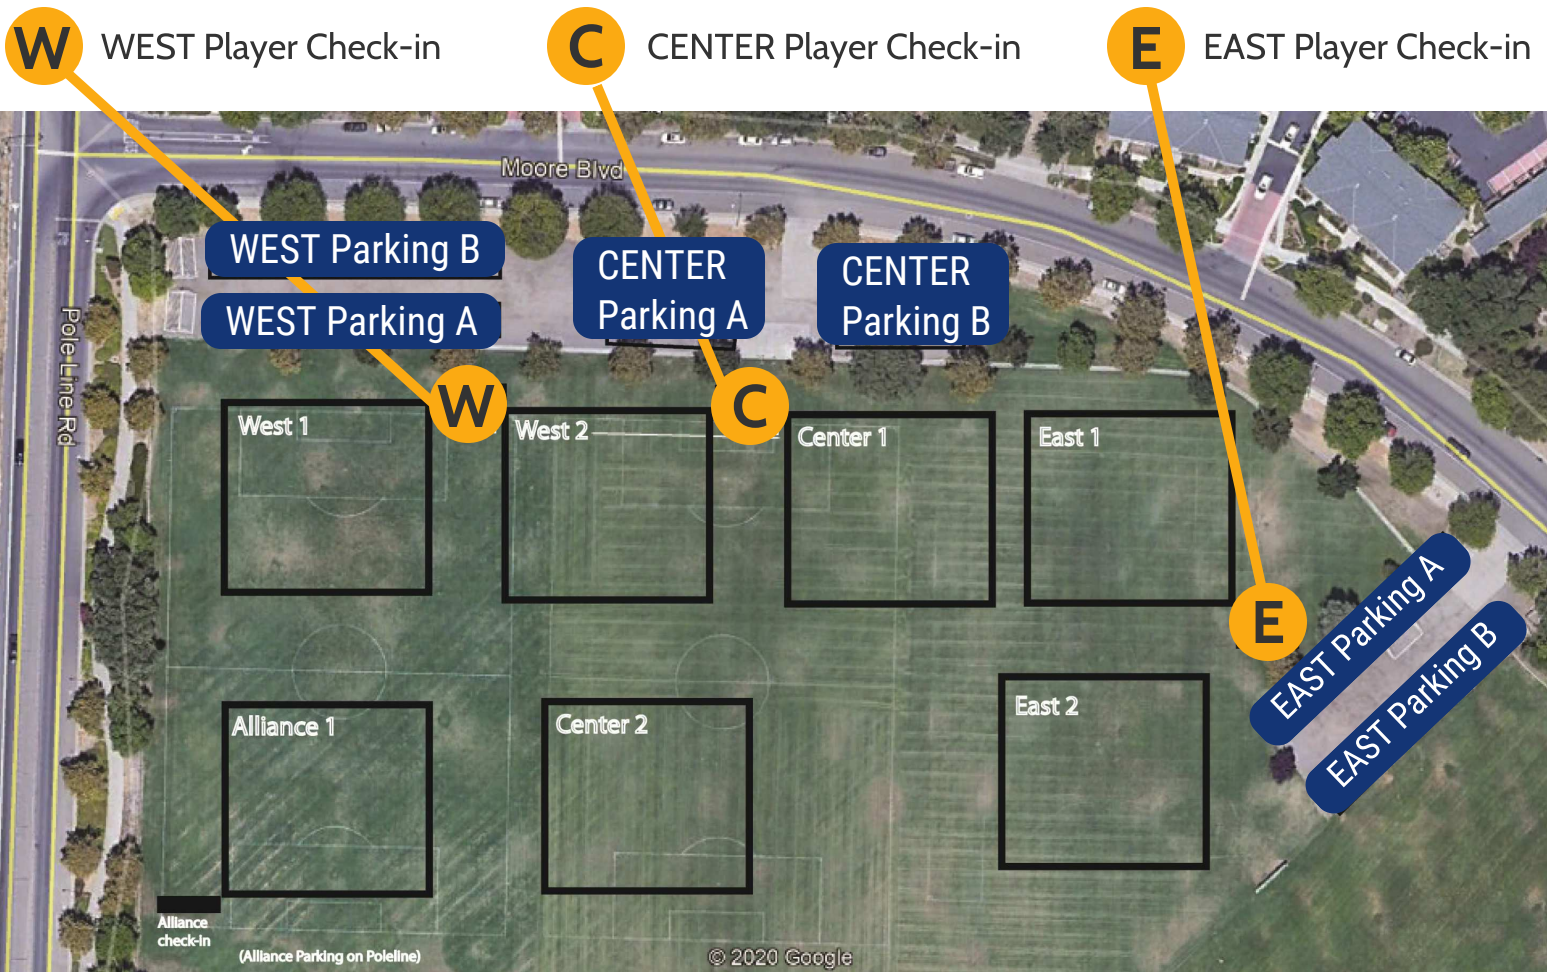

2

Arriving at Nugget Fields for Practice

Please park in the designated zone for your practice field or along Moore Blvd. closest to your practice field.

Parents are not allowed on the field during practice. Please plan to stay in your vehicle or in the parking lot.

3

Player Walks to the Check-in Area

One adult WEARING A MASK may bring the player to the designated check-in station for the assigned practice field.

If there is a line, maintain 6 feet of distance between players.

Parking and Field Locations

On Weekdays, what time does your practice start?

- 4:30 p.m. - Park in Area A for your Field
- 5:30 p.m. - Park in Area B for your Field

On Saturdays, what time does practice start?

- Odd Hour Practices (9 am, 11 am, 1 pm, 3 pm): Area A
- Even Hour Practices (10 am, 12 pm, 2 pm, 4 pm): Area B

Additional parking is available along Moore Blvd.

Remember...

- All adults must wear a mask at all times when on the field.
- Parents can drop-off a child at the check-in station but are not allowed on the field after the child has checked in.
- Parents should wait in the car (or in the parking lot with a mask on and 6ft apart)