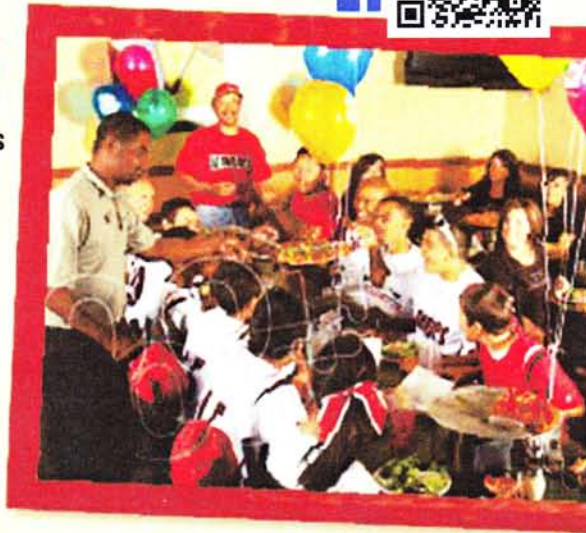

Round Table.

PIZZA

Your Party Headquarters

13771 Newport Ave. Tustin CA 92780
(Newport & Main)

714-838-2242

Bring in the TEAM!

- Party Space For Large Groups
(Advance reservation recommended)
- Big Screen HD Tv's
- Video Games for the Kids
- New Owner and Newly Remodeled! Great Service
- Sun-Thur... 11am - 9pm
Fri-Sat..... 11am - 10pm

Round Table.

PIZZA

TEAM SPECIAL!

**1 LARGE 1-TOPPING PIZZA
& 10 KIDS DRINKS
FREE**

Valid at this location only: 13771 Newport Ave. Tustin CA 92780 (Newport & Main)

DINE-IN ONLY. Not valid with other offers, discounts, promotions,
value pizzas or promotional pizzas. Additional tax and restrictions may apply.