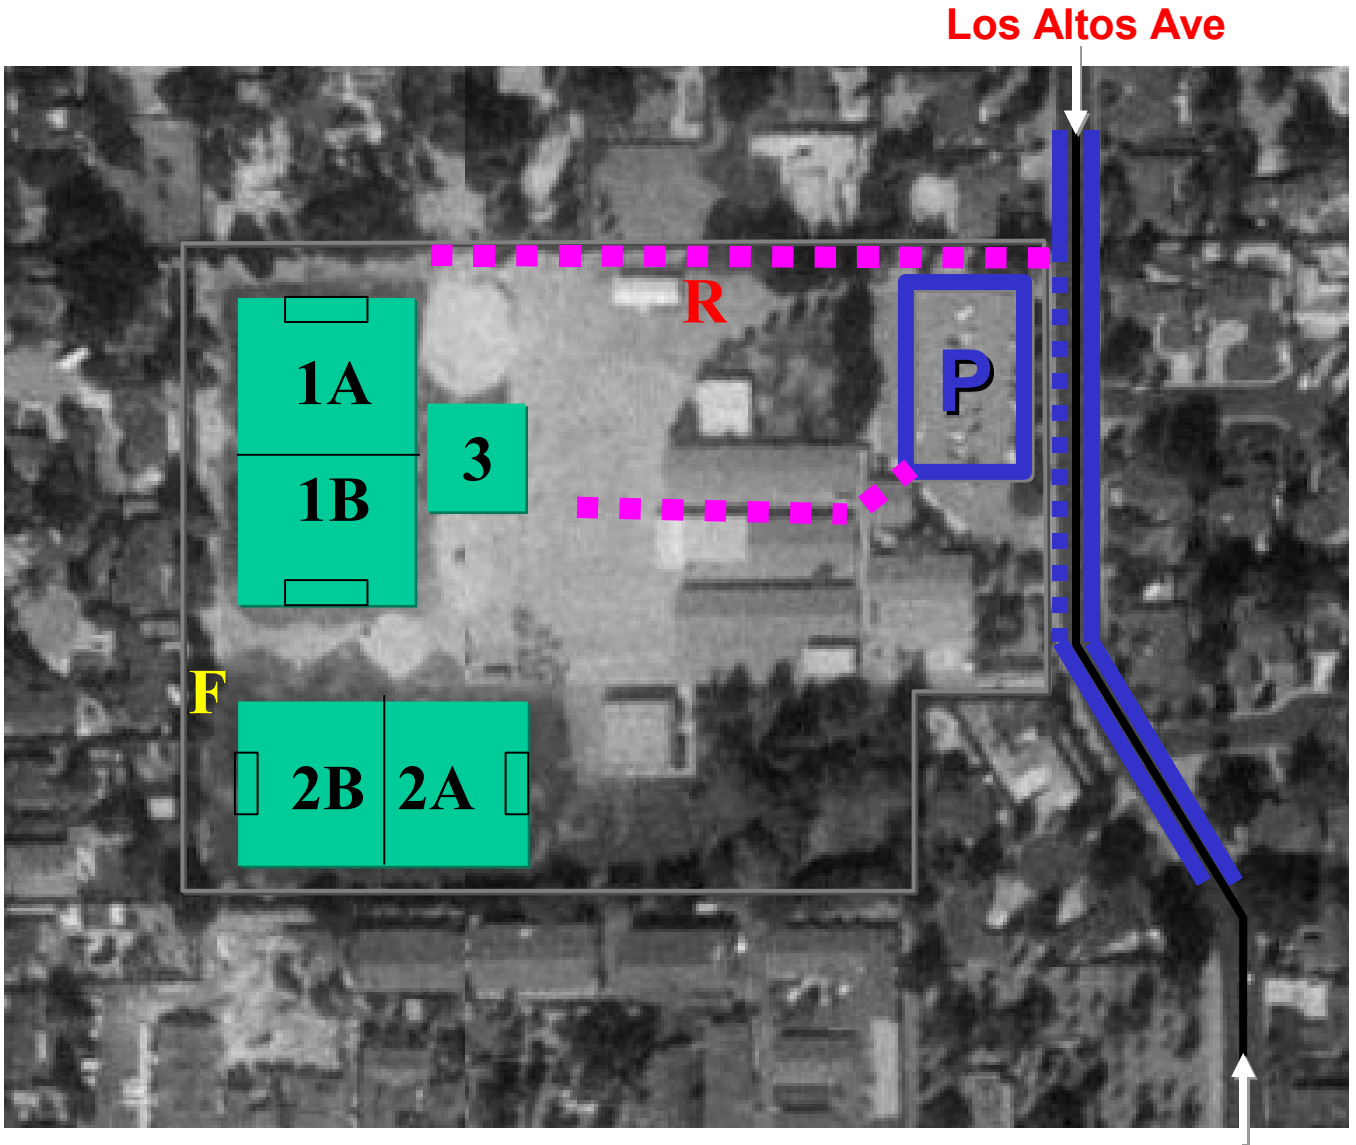

# Santa Rita Elementary School

700 Los Altos Avenue  
Los Altos, CA 94022

Los Altos Ave

AYSO U12/14 (Mon-Fri),  
AYSO U12 (Sat), BAWSL (Sunday)

Los Altos Ave

- ■ ■ ■ ■ Access Path
- ▬ Parking (lot and street)
- R** Restroom
- F** AYSO Field Box (corner flags, etc.)