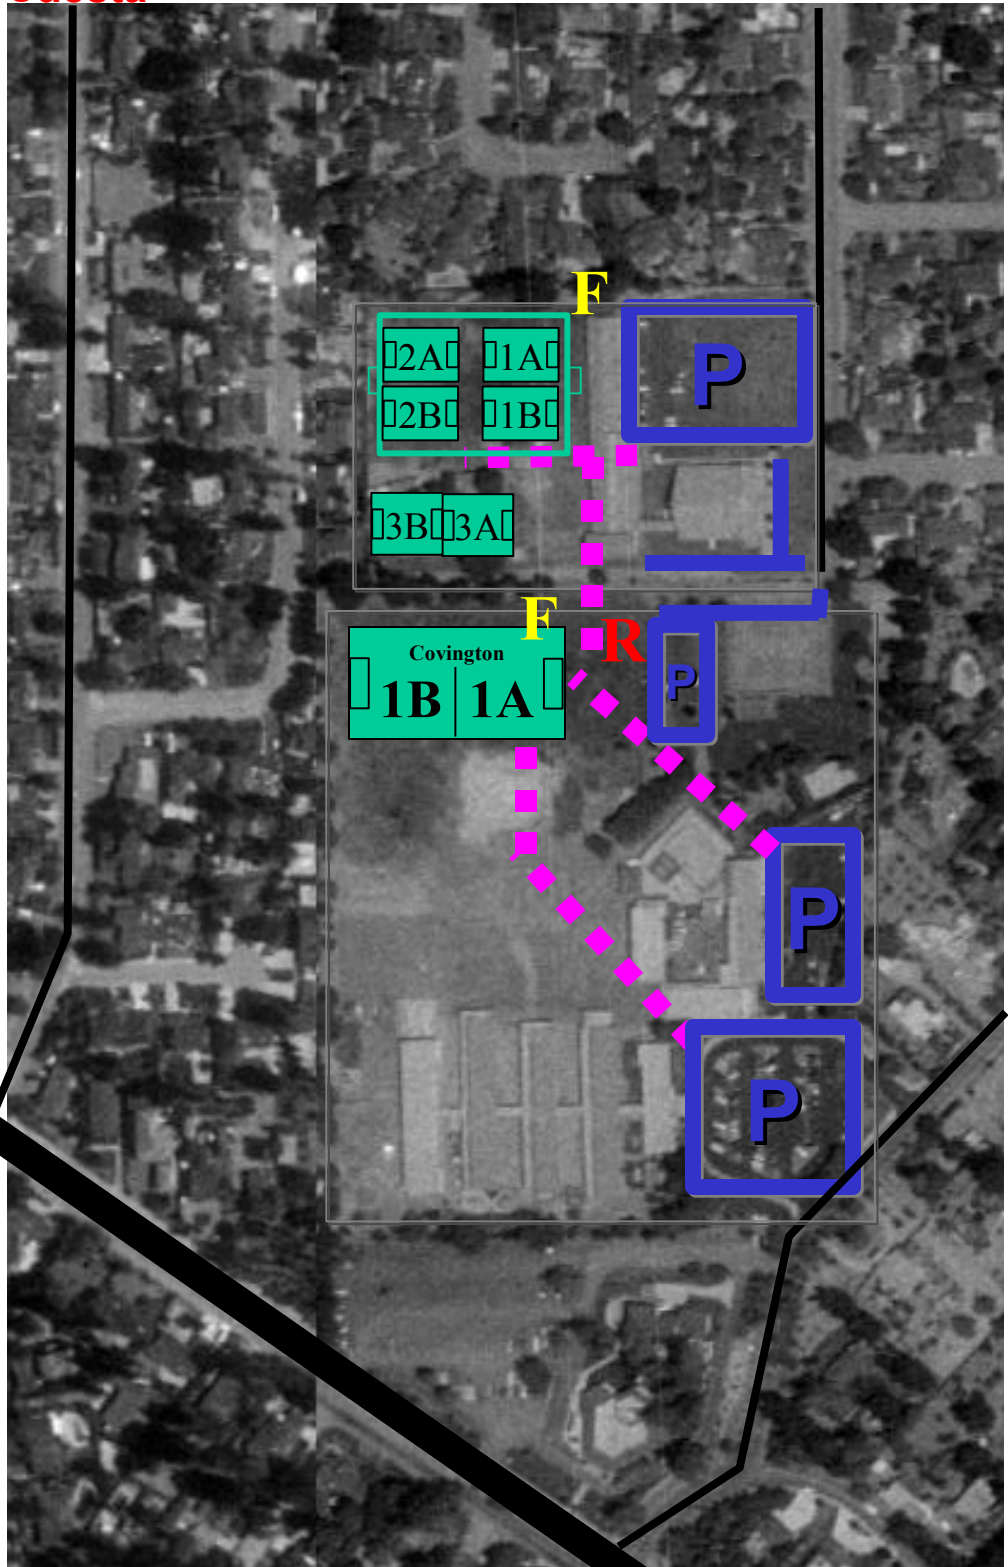

Rosita City Park / Covington Elementary School

401 Rosita Avenue / 205 Covington Road

Los Altos, CA 94024

Cuesta

Rosita

AYSO
U6/7/8
(Mon-Sat),
U16 / 19 (Sun)

-  Access Path
-  Parking (on street indicated as well)
-  Restroom
-  AYSO Field Box (corner flags, etc.)

El Monte

Covington

El Monte