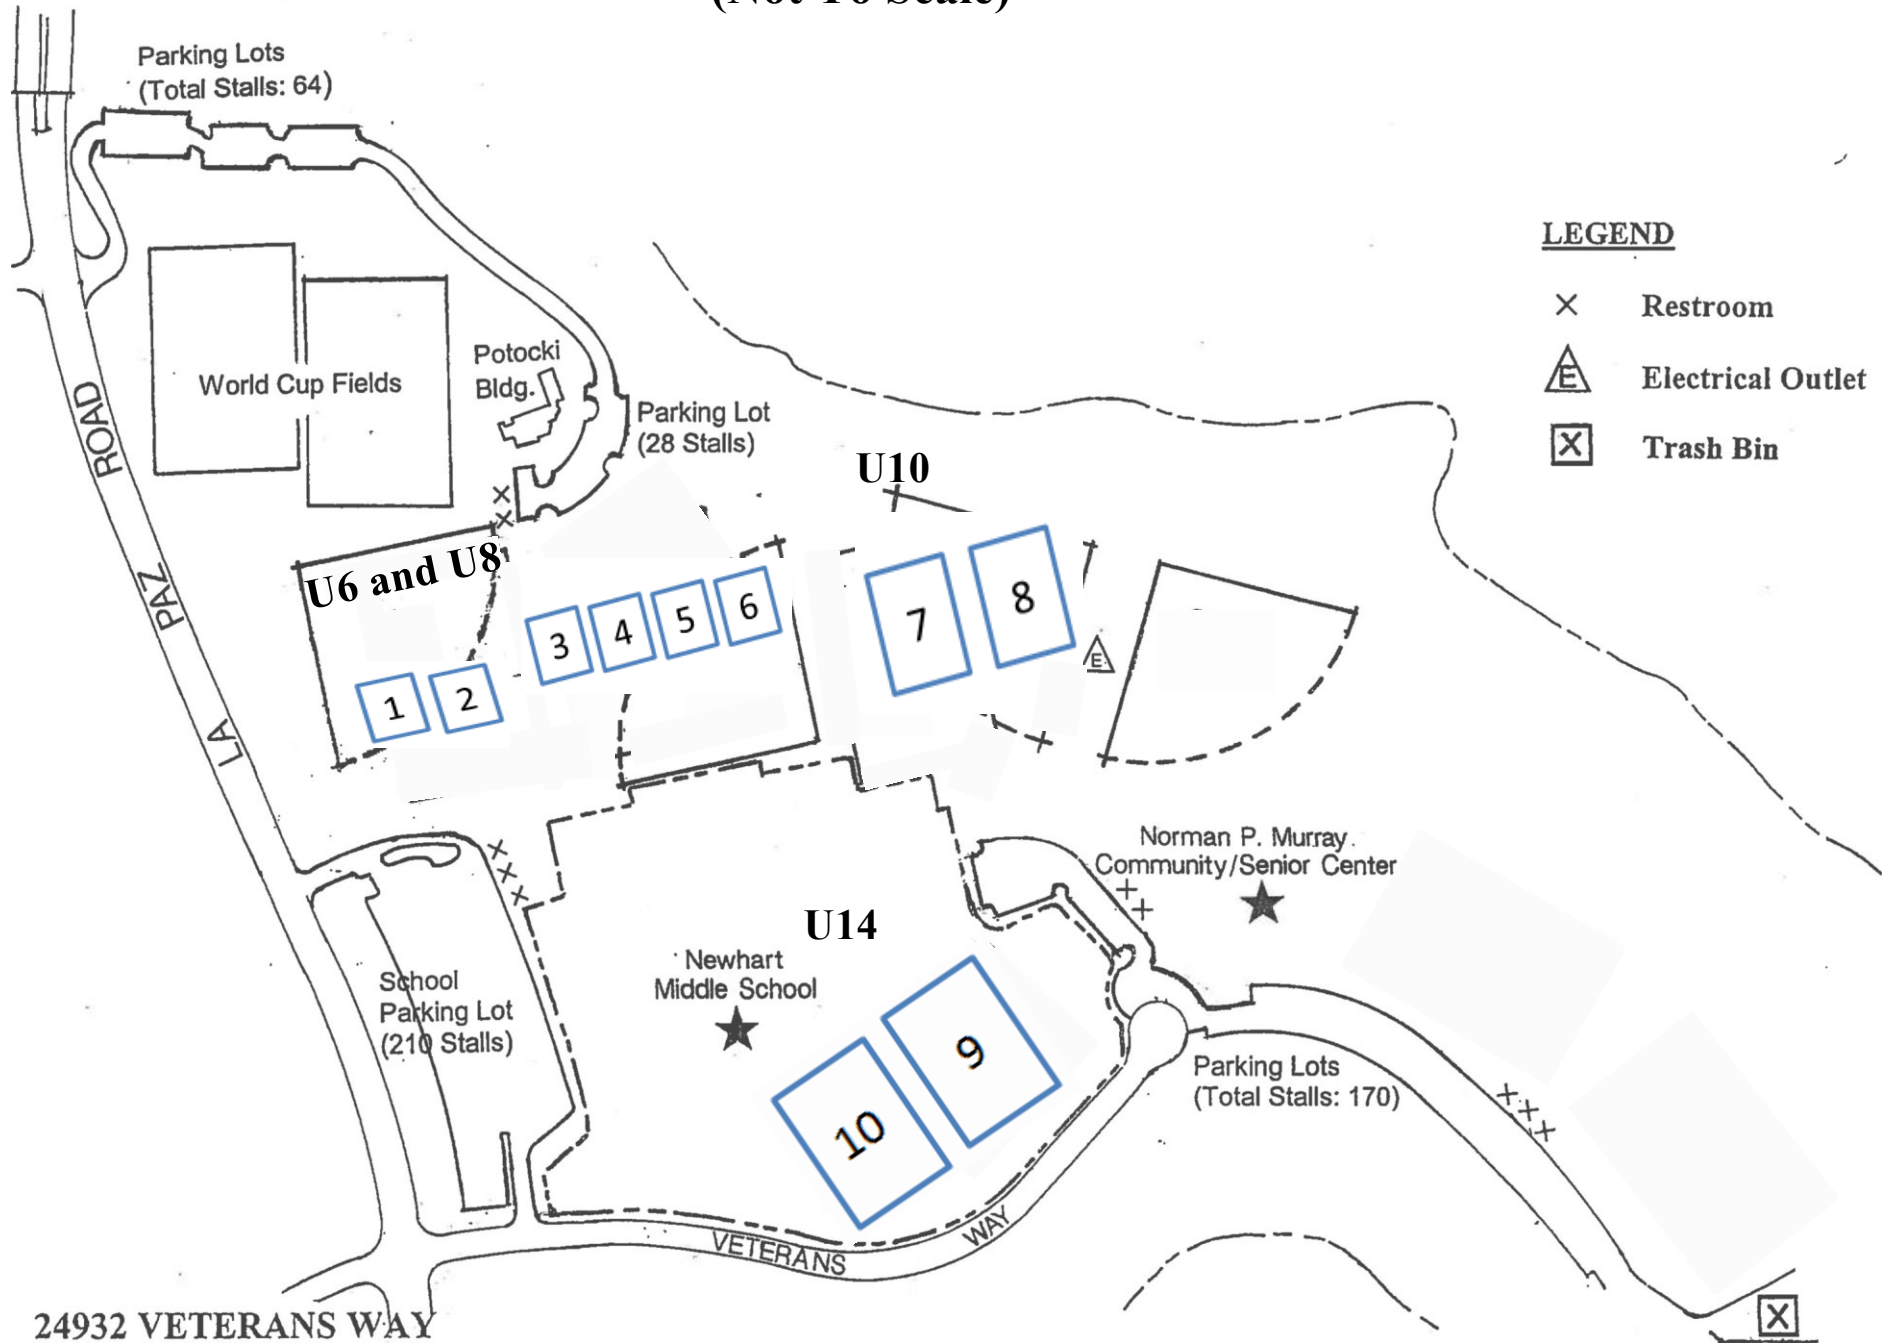

Game Time	Oso 5	Oso 6
	BU7-8	GU7-8
9:00am	Team 3 Team 4	Team 6 Team 8
10:15am	BYE Team 6	Team 5 Team 7
11:30am	Team 2 Team 5	Team 2 Team 4
12:45pm	Team 1 Team 7	Team 1 Team 3

Game Time	Oso 7	Oso 8
	BU9-10	GU9-10
9:00am	Team 2 Team 5	Team 4 Team 2
10:30am	Team 3 Team 4	Team 3 Team 1
12:00pm	Team 1 Team 7	
1:30pm	BYE Team 6	

Game Time	Oso 9	Oso 10
	BU12-14	GU12-14
9:00am	Team 2 Team 3	Team 3 Team 4
10:30am	Team 1 Team 6	Team 2 Team 5
12:00pm	Team 5 Team 4	BYE Team 1
1:30pm		

All-Star Weekend

01/28/17 Week 3

Game Time	Oso 1	Oso 2
	BU5-6	BU5-6
9:00am	Team 1 Team 8	Team 7 Team 3
10:15am	Team 5 Team 4	Team 2 Team 6
11:30		

Game Time	Oso 3	Oso 4
	GU5-6	GU5-6
9:00am	Team 2 Team 3	
10:15am	BYE Team 4	Team 1 Team 5
11:30am		

Game Time	Oso 5	Oso 6
	BU7-8	GU7-8
9:00am	Team 6 Team 2	Team 5 Team 3
10:15am	BYE Team 1	Team 4 Team 8
11:30am	Team 5 Team 3	Team 7 Team 3
12:45pm	BYE Team 7	Team 2 Team 6

Game Time	Oso 7	Oso 8
	BU9-10	GU9-10
9:00am	Team 6 Team 7	Team 2 Team 3
10:30am	Team 4 Team 1	Team 1 Team 4
12:00pm	Team 5 Team 3	
1:30pm	BYE Team 2	

Game Time	Oso 9	Oso 10
	BU12-14	GU12-14
9:00am	Team 3 Team 4	Team 2 Team 1
10:30am	Team 5 Team 6	Team 5 Team 6
12:00pm	Team 6 Team 4	BYE Team 4
1:30pm		

02/04/17 Week 4

Game Time	Oso 1	Oso 2
	BU5-6	BU5-6
9:00am	Team 3 Team 6	Team 1 Team 5
10:15am	Team 7 Team 2	Team 8 Team 4
11:30		

Game Time	Oso 3	Oso 4
	GU5-6	GU5-6
9:00am	Team 1 Team 4	Team 3 Team 5
10:15am	BYE Team 2	
11:30am		

Game Time	Oso 5	Oso 6
	BU7-8	GU7-8
9:00am	Team 2 Team 5	Team 3 Team 6
10:15am	Team 6 Team 1	Team 7 Team 2
11:30am	Team 2 Team 3	Team 1 Team 5
12:45pm	BYE Team 4	Team 8 Team 4

Game Time	Oso 7	Oso 8
	BU9-10	GU9-10
9:00am	Team 7 Team 5	Team 3 Team 4
10:30am	Team 2 Team 3	Team 2 Team 1
12:00pm	Team 6 Team 1	
1:30pm	BYE Team 4	

Game Time	Oso 9	Oso 10
	BU12-14	GU12-14
9:00am	Team 2 Team 6	Team 1 Team 4
10:30am	Team 4 Team 1	Team 3 Team 5
12:00pm	Team 3 Team 5	BYE Team 2
1:30pm		

02/11/17 Week 5

Game Time	Oso 1	Oso 2
	BU5-6	BU5-6
9:00am	Team 7 Team 1	Team 3 Team 8
10:15am	Team 4 Team 6	Team 5 Team 2
11:30		

Game Time	Oso 3	Oso 4
	GU5-6	GU5-6
9:00am	Team 1 Team 3	Team 2 Team 4
10:15am	Team 1 Team 3	
11:30am	BYE Team 5	
12:45pm		

Game Time	Oso 5	Oso 6
	BU7-8	GU7-8
9:00am	Team 4 Team 2	Team 7 Team 1
10:15am	Team 1 Team 7	Team 4 Team 6
11:30am	Team 6 Team 7	Team 3 Team 8
12:45pm	BYE Team 5	Team 5 Team 2

Game Time	Oso 7	Oso 8
	BU9-10	GU9-10
9:00am	Team 1 Team 3	Team 4 Team 2
10:30am	Team 4 Team 2	Team 1 Team 3
12:00pm	Team 6 Team 7	
1:30pm	BYE Team 5	

Game Time	Oso 9	Oso 10
	BU12-14	GU12-14
9:00am	Team 1 Team 5	Team 1 Team 3
10:30am	Team 6 Team 3	Team 2 Team 4
12:00pm	Team 4 Team 2	BYE Team 5
1:30pm		

02/18/17 Week 6

Game Time	Oso 1	Oso 2
	BU5-6	BU5-6
9:00am	Team 2 Team 3	Team 4 Team 1
10:15am	Team 8 Team 5	Team 6 Team 7
11:30		

Game Time	Oso 3	Oso 4
	GU5-6	GU5-6
9:00am	Team 1 Team 2	Team 5 Team 4
10:15am	BYE Team 3	
11:30am		

Game Time	Oso 5	Oso 6
	BU7-8	GU7-8
9:00am	Team 4 Team 5	Team 2 Team 3
10:15am	Team 6 Team 7	Team 5 Team 8
11:30am	Team 2 Team 7	Team 4 Team 1
12:45pm	BYE Team 3	Team 6 Team 7

Game Time	Oso 7	Oso 8
	BU9-10	GU9-10
9:00am	Team 4 Team 5	Team 3 Team 2
10:30am	Team 7 Team 7	Team 4 Team 4
12:00pm	Team 3 Team 6	
1:30pm	BYE Team 1	

Game Time	Oso 9	Oso 10
	BU12-14	GU12-14
9:00am	Team 3 Team 2	Team 1 Team 2
10:30am	Team 5 Team 6	Team 4 Team 4
12:00pm	Team 1 Team 6	BYE Team 3
1:30pm		

COACHES

BU6	Coach	GU6	Coach
1	Beusan	1	Yiannikourous
2	Green	2	Norton
3	Childers	3	Hice
4	Davidson	4	Jacobsohn
5	Gokal	5	Brooks
6	Hesselbach		
7	Malepaard		
8	Suarez		

BU8	Coach	GU8	Coach
1	Beusan	1	Brostrom
2	Dillon	2	Marcus
3	Harris	3	Olson
4	Storling	4	ParKan
5	Open	5	Saur
6	Yiannikourous	6	Balima
7	Yokoyama	7	Arreguin
8		8	Mahn

BU10	Coach	GU10	Coach
1	Lee	1	Delgado
2	MacLean	2	Gokal
3	McSorley	3	Wheaton
4	Medina	4	McCann
5	Ghavamani		
6	Miller		
7	Yost		

BU14	Coach	GU14	Coach
1	Cerecedes	1	Lake
2	Open	2	Le
3	Ledoux	3	Martinez
4	Open	4	Micklin
5	Nguyen	5	Gomez
6	Snakowski		

2017 Winter League Fields (Not To Scale)

LEGEND

- × Restroom
- △ E Electrical Outlet
- ⊠ X Trash Bin

24932 VETERANS WAY