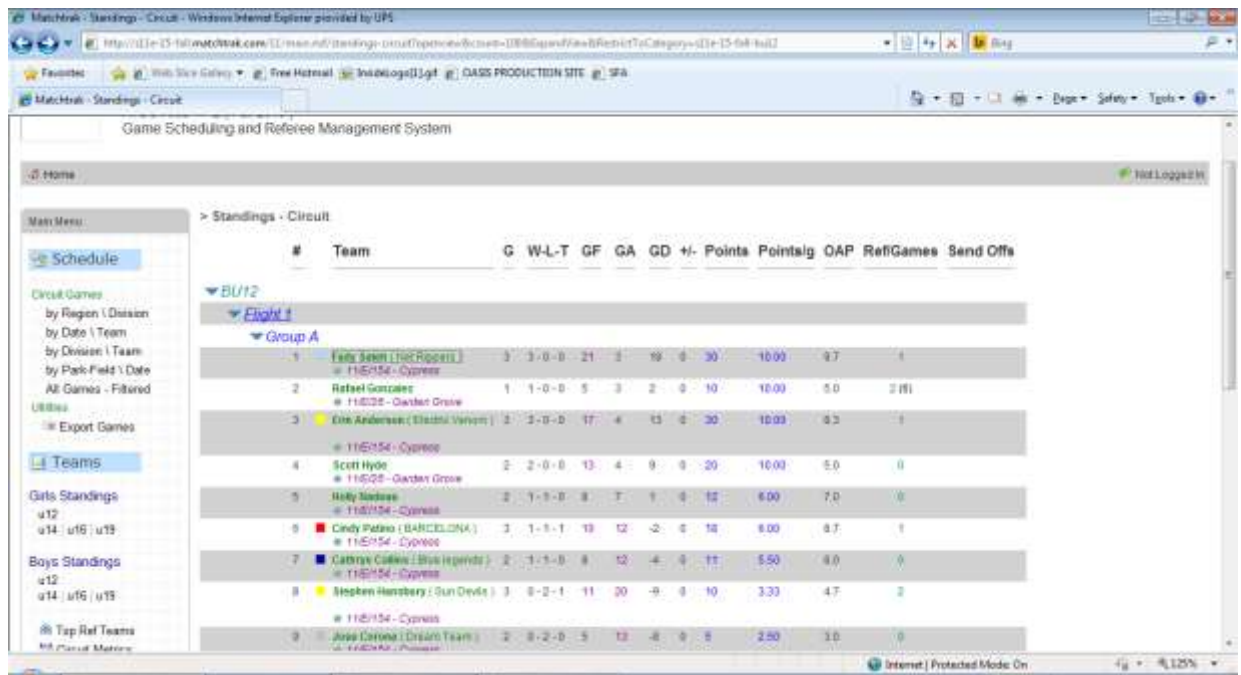

Matchtrak - Game Scheduling and Referee Mana...

Game Scheduling and Referee Management System

Home Not Logged In

Main Menu

General

About MatchTrak
Pricing Structure
Gaming Circuits
- Archived
Region Directory
[Circuit Setup Form]

Fields

by Region-City

Referees

[REGION LOGIN]

Administration

Regional Login
Area Login
Section Login

Active Gaming Circuits

Region	Circuit ID	Circuit Ownership	Season	Games
▼ Section 1				
▼ Area U				
R112	S1U112-15-Fal	AYSO Region 112 - La Verne / San Dimas	Fall 2015	2
▼ Section 11				
▼ 11 Extra				
N/A	S11-15-Fal	AYSO Section 11	Fall 2015	1563
▼ Area E				
N/A	S11E-15-Fal	AYSO Area 11-E	Fall 2015	382
R28	S11E28-15-Fal	AYSO Region 28 - Garden Grove	Fall 2015	
R54	S11E54-15-Fal	AYSO Region 54 - Buena Park	Fall 2015	392
R59	S11E59-15-Fal	AYSO Region 59 - West Garden Grove	Fall 2015	
R75	S11E75-15-Fal	AYSO Region 75 - Whittier	Fall 2015	275
R94	S11E94-15-Fal	AYSO Region 94 - La Habra	Fall 2015	378
R154	S11E154-15-Fal	AYSO Region 154 - Cypress	Fall 2015	302
R159	S11E159-15-Fal	AYSO Region 159 - Los Alamitos	Fall 2015	549
R177	S11E177-15-Fal	AYSO Region 177 - Long Beach / Belmont Shore	Fall 2015	813

Done Internet | Protected Mode: On 125%

3. Click on Teams 8U/10U/12U Girls or Boys

4. Click on your coach's name ex. (BU12 Saleh)

5. Click on View team under Referee Game History

6. Click on Reserve link that shows a pencil