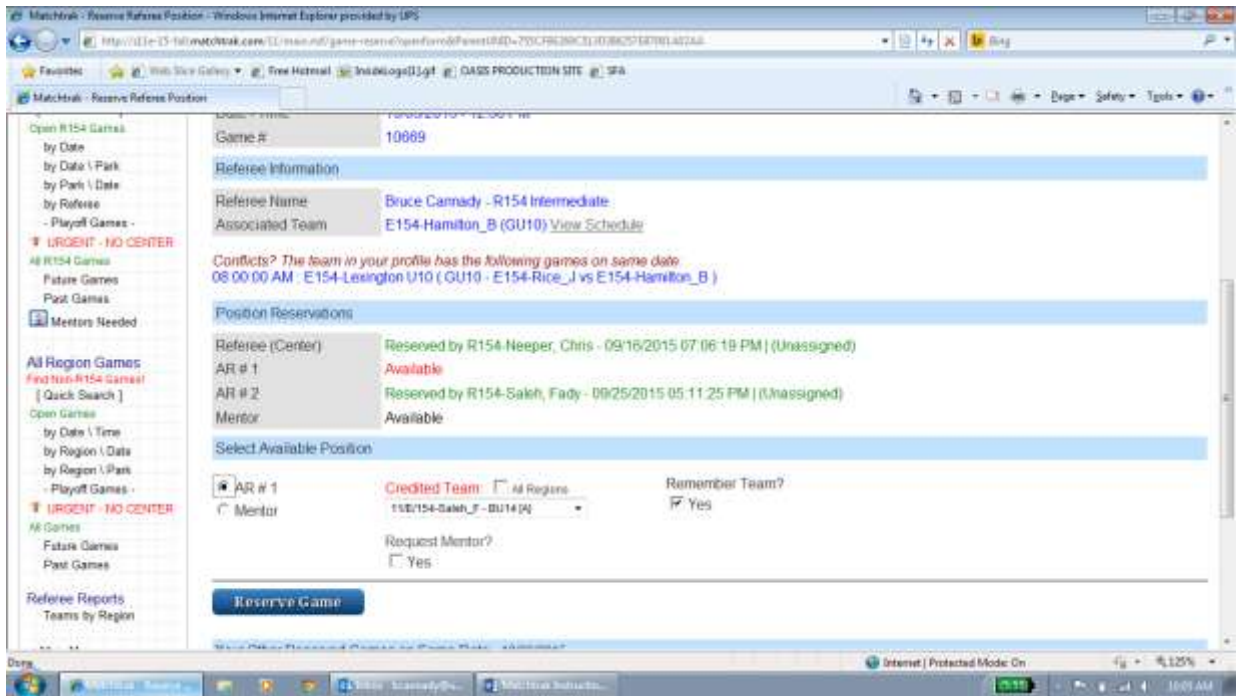

8. Select the referee spot that your coach is responsible for in this case Coach Saleh needs to fill the AR 2 spot. Make sure the Credited Team states your coach's name then reserve game. If you want a mentor click on Request Mentor box