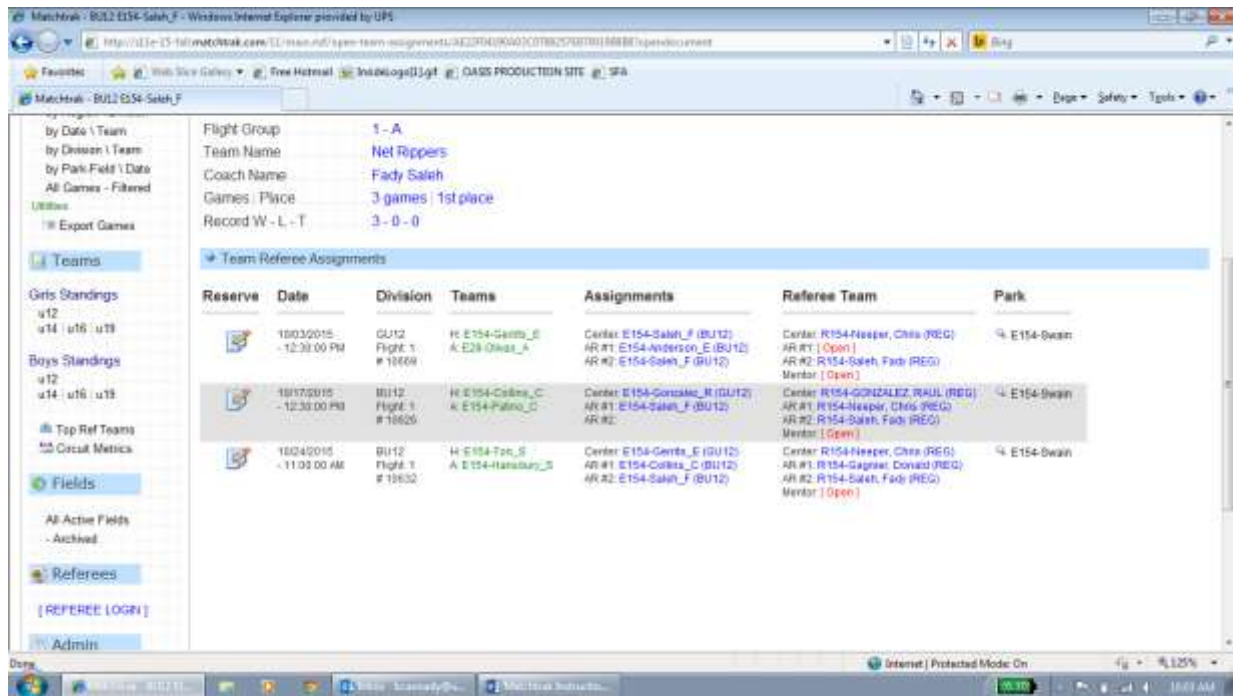

Done Internet | Protected Mode: On 125%

3. Click on Teams 8U/10U/12U Girls or Boys

4. Click on your coach's name ex. (BU12 Saleh)

5. Click on View team under Referee Game History

6. Click on Reserve link that shows a pencil

7. Enter your name and password, if you forgot your password or cannot login email the RRA at Cypress154RRA@gmail.com

8. Select the referee spot that your coach is responsible for in this case Coach Saleh needs to fill the AR 2 spot. Make sure the Credited Team states your coach's name then reserve game. If you want a mentor click on Request Mentor box