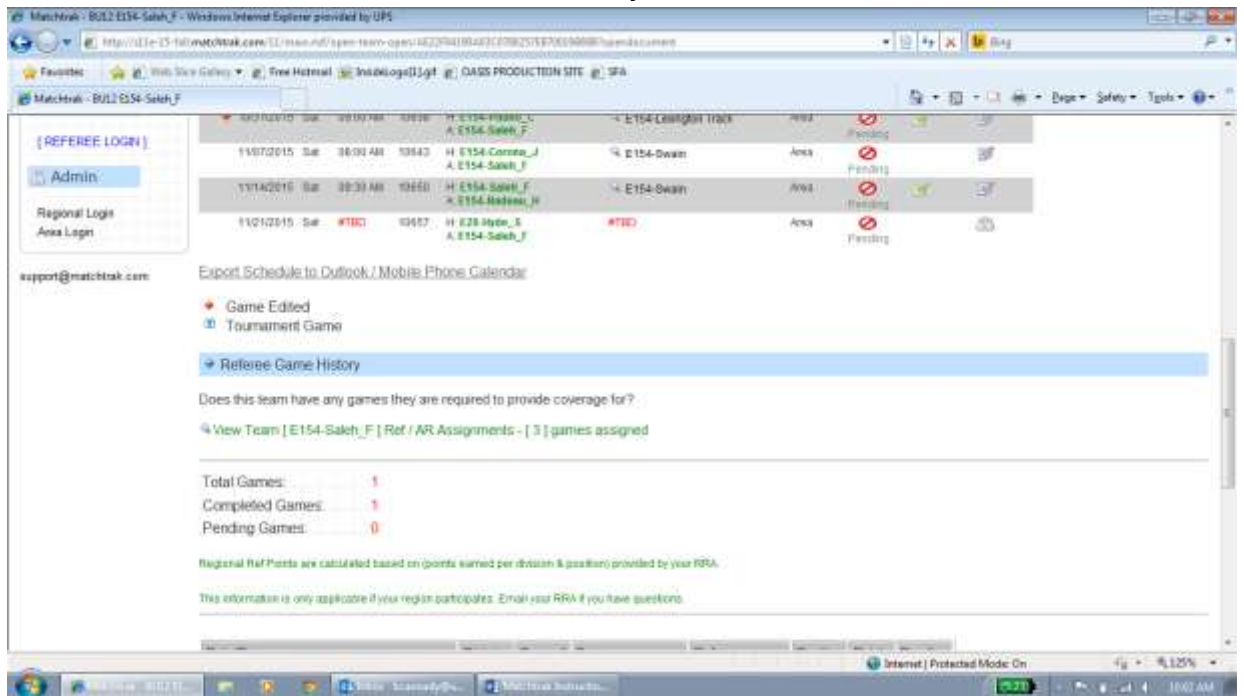

Done Internet | Protected Mode: On 125%

3. Click on Teams 8U/10U/12U Girls or Boys

4. Click on your coach's name ex. (BU12 Saleh)

5. Click on View team under Referee Game History

6. Click on Reserve link that shows a pencil