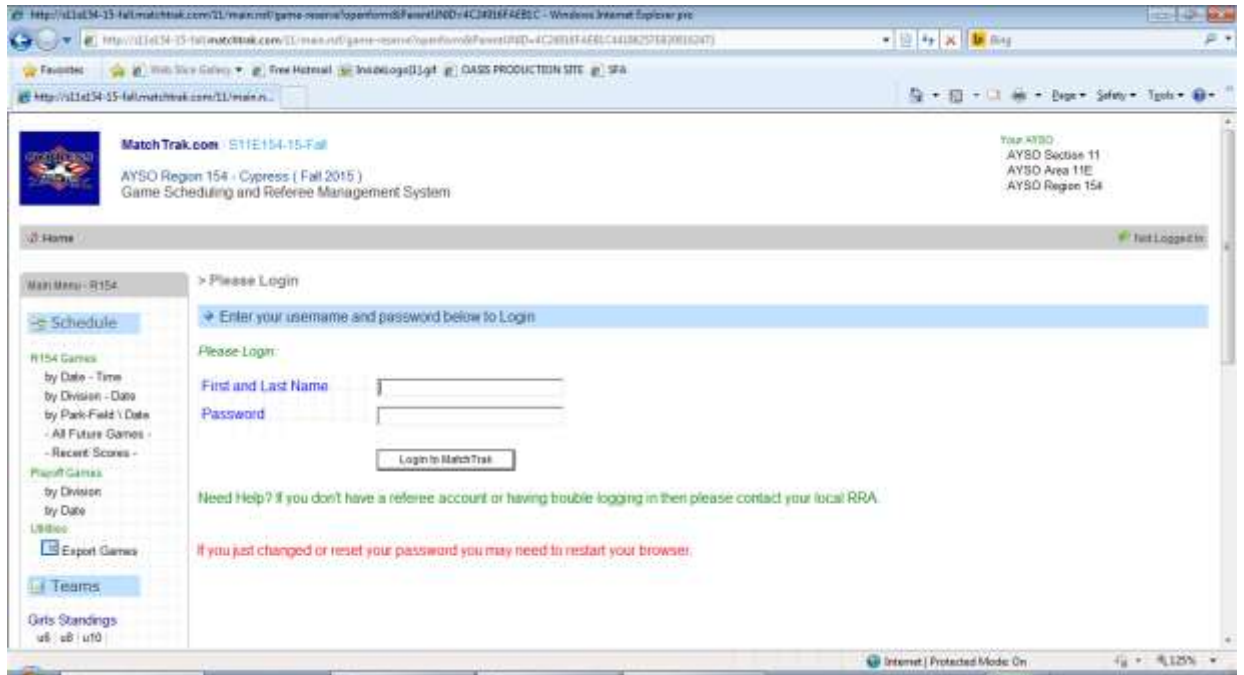

7. Enter your name and password, if you forgot your password or cannot login email the RRA at Cypress154RRA@gmail.com