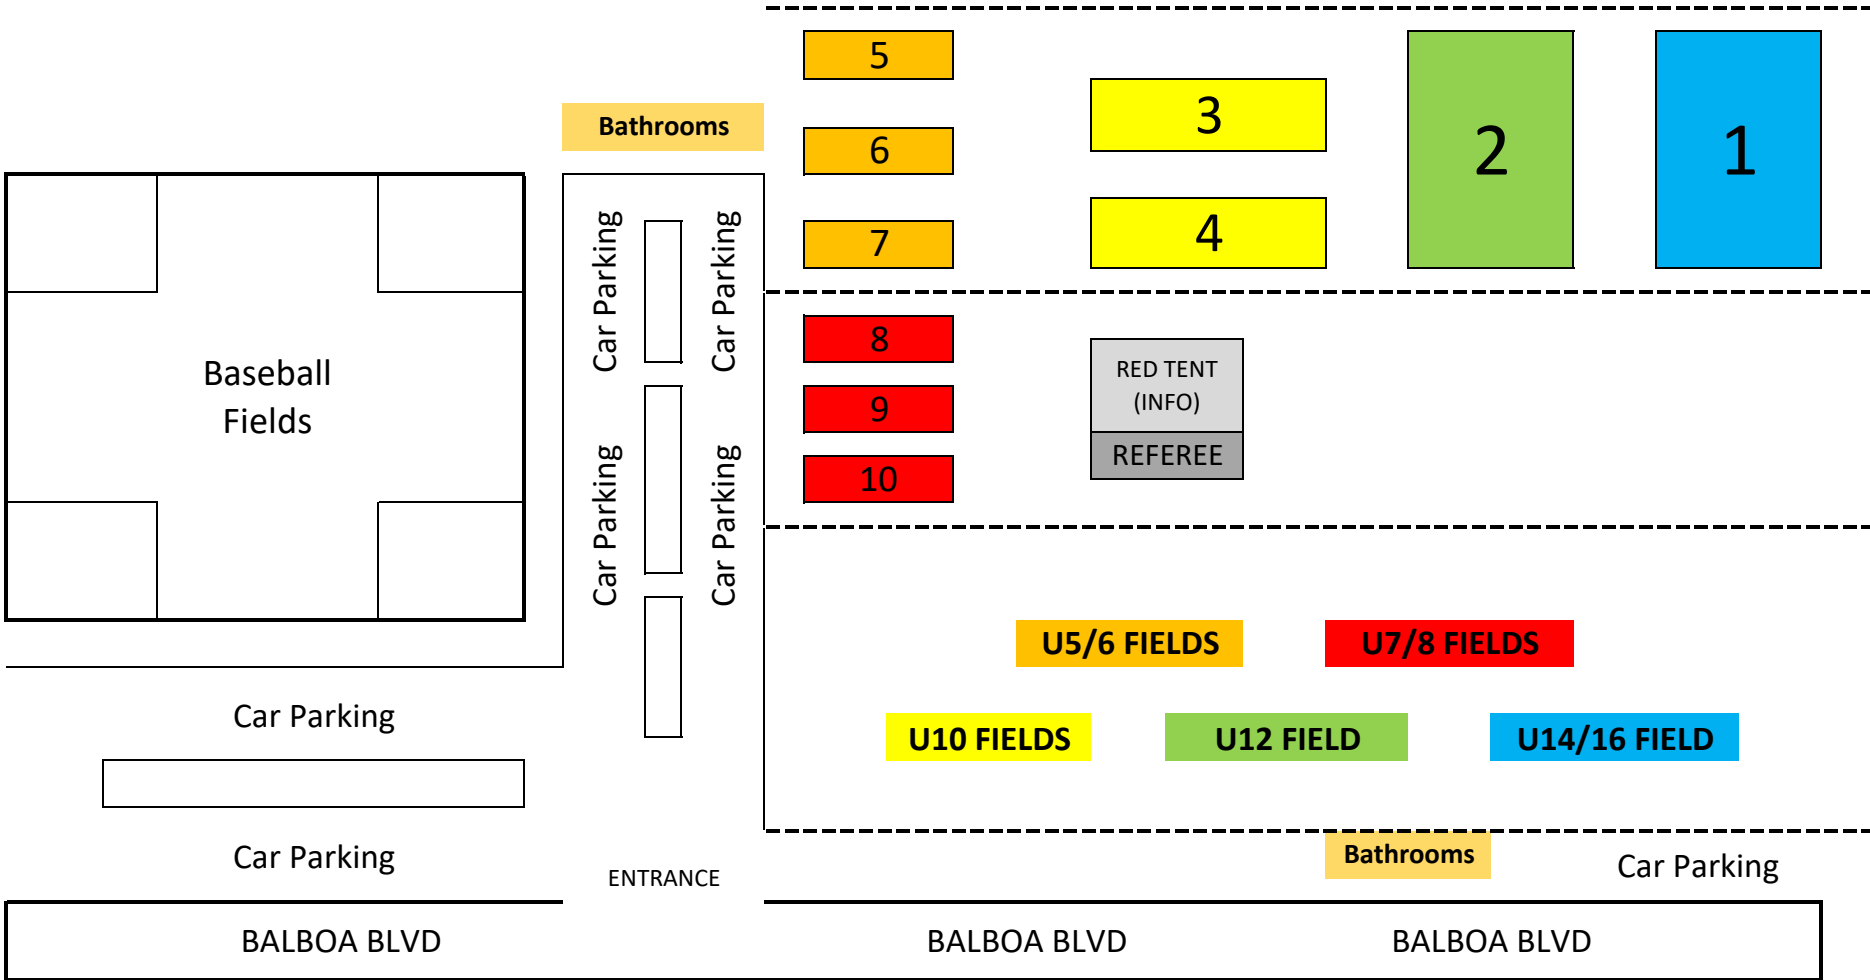

**AYSO Region 33
Balboa Park Field Map (Not to scale)**

<-- to 101 FWY

Map not to Scale

North --->