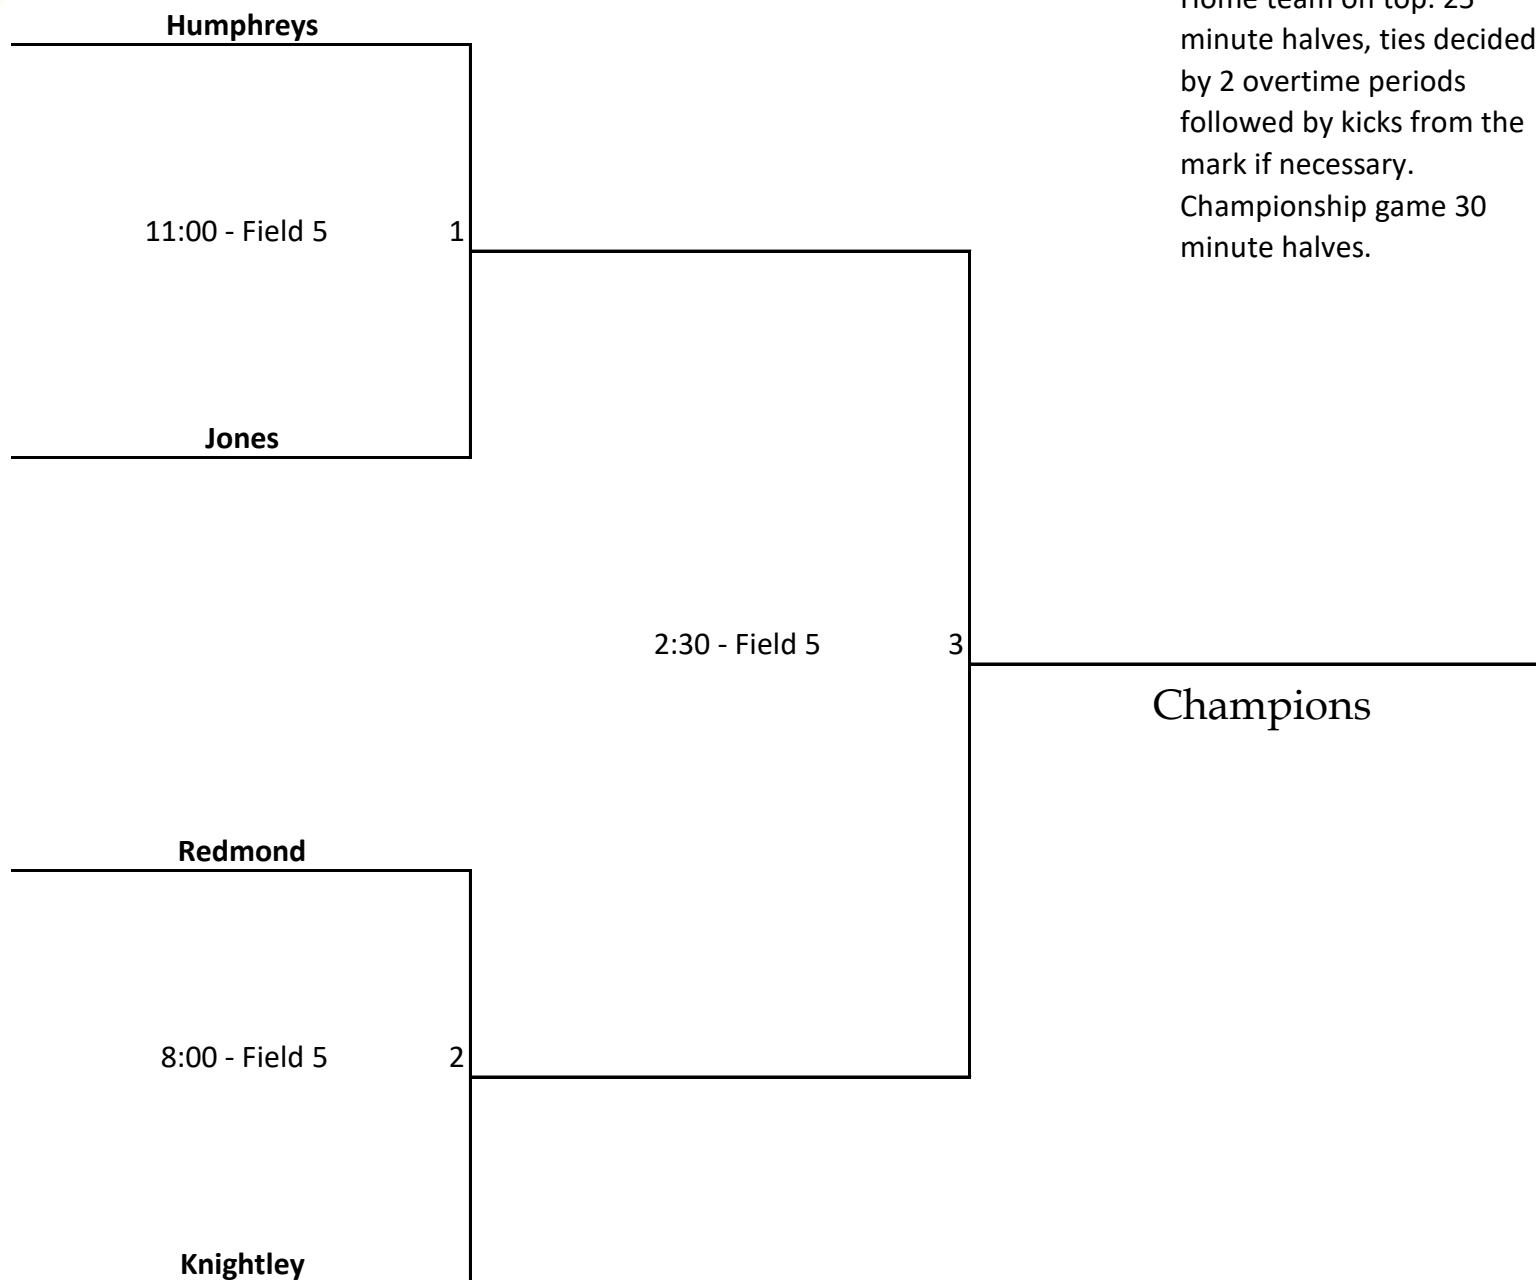

# Region 180 League Cup 12U Girls

Home team on top. 25 minute halves, ties decided by 2 overtime periods followed by kicks from the mark if necessary. Championship game 30 minute halves.