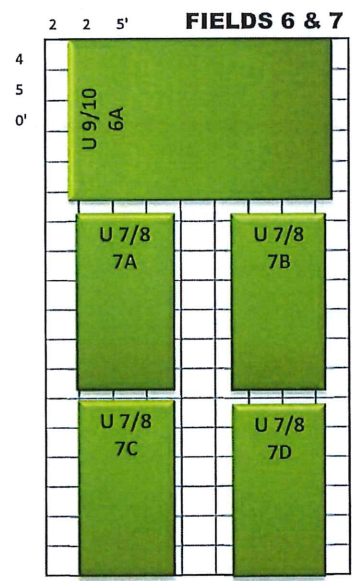

SOCCER PARK LAYOUT - Fall 2019

Sep 7 - Oct 26 2019

WEST HAMILTON AVENUE

SCALE	
	= 25'
4	- U6
4	- U8
4	- U10
3	- U12
2	- U14