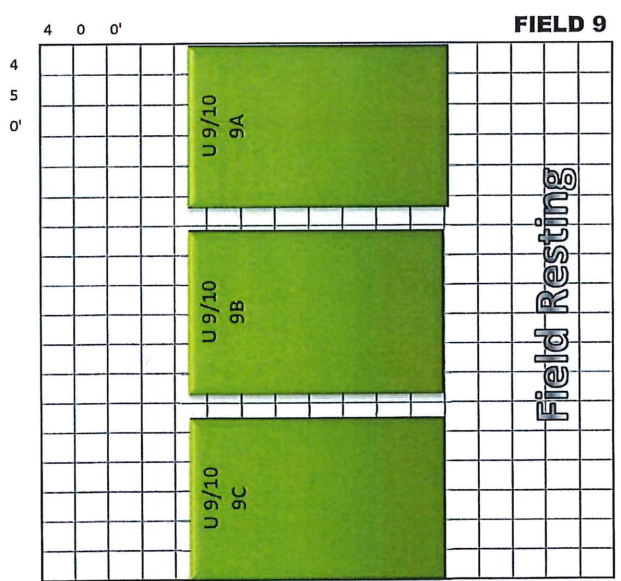

SOCCER PARK LAYOUT - Fall 2019

Sep 7 - Oct 26 2019

WEST HAMILTON AVENUE

SCALE	
	= 25'
4	- U6
4	- U8
4	- U10
3	- U12
2	- U14