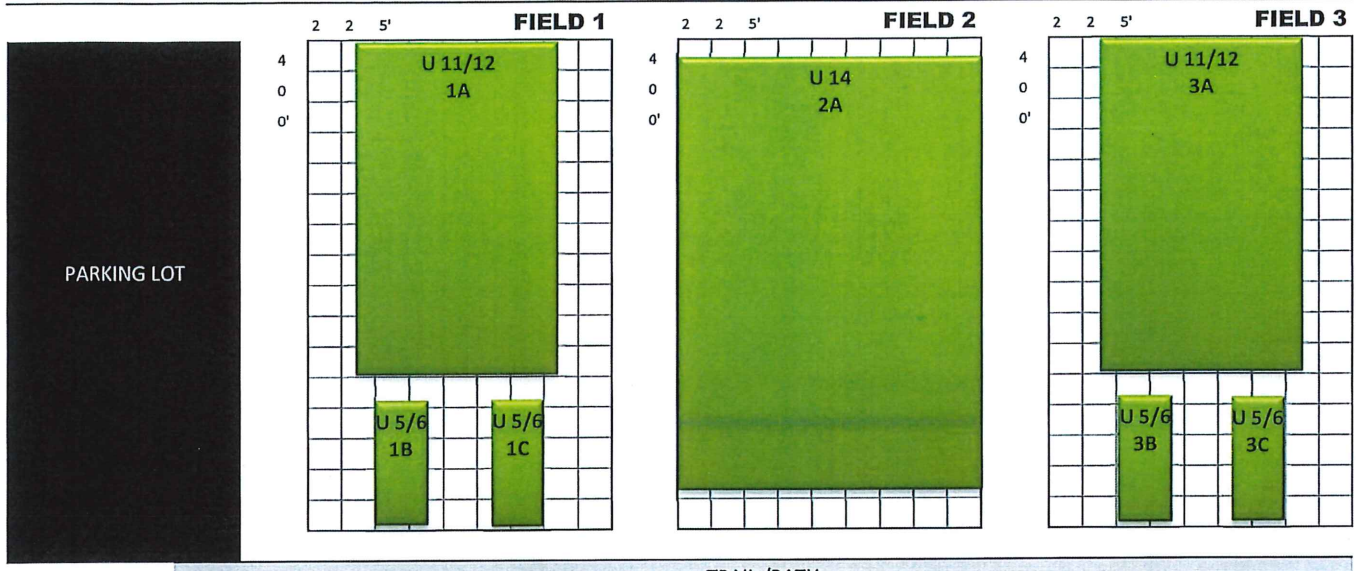

SOCCER PARK LAYOUT - Fall 2019

Sep 7 - Oct 26 2019

WEST HAMILTON AVENUE

SCALE	
	= 25'
4	- U6
4	- U8
4	- U10
3	- U12
2	- U14