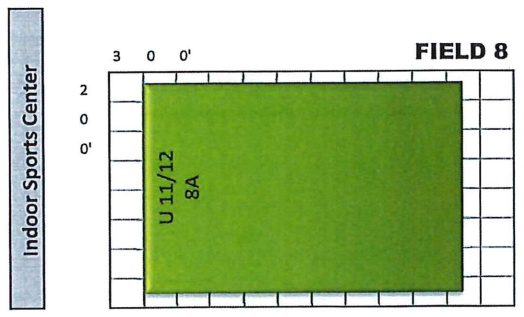

SOCCER PARK LAYOUT - Fall 2019

Sep 7 - Oct 26 2019

WEST HAMILTON AVENUE

SCALE	
	= 25'
4	- U6
4	- U8
4	- U10
3	- U12
2	- U14