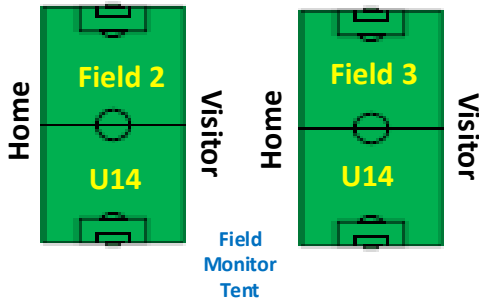

**NO PARKING**

Leeds Street

**NO PARKING**

**NO PARKING**

Sterns street

**NO PARKING**

West Parking Lot

Portable Restrooms Inside Storage Bin Entrance Only

East Parking Lot  
Please follow signs and direction arrows

**EXIT ONLY**

Overflow and RV Parking

Field Monitor Tent

**AYSO SIMI VALLEY – REGION 121**  
**New Year's Tournament**  
**Rancho Santa Susana Park**  
**5005 E. Los Angeles Avenue**  
**Simi Valley, CA 93063**