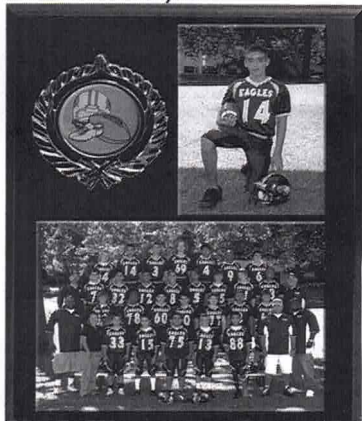

#20  
Jumbo  
Game  
Ticket

SEC	ROW	SEAT
C	2	14A
PRICE	TAX	TOTAL
\$50.00	\$4.25	\$54.25

True  
Size  
(8"x32")

#7 Photo  
Button

#6 Trader Cards

#9 Wood Plaque

#11 Magnet 3 1/2 x 5 Print

#10 Key Chains & Bag Tag

#19 Memory Mate

#13 Sports Bottle or Photo Mug

14 Magnet Calendar (5x7)

#12 MVP Frame

#27 Digital Files

**BUDDY  
PHOTOS  
\$8-\$12**

1 - 8x10

OR 2 - 5x7