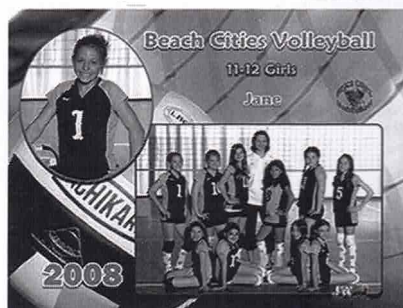

#20  
Jumbo  
Game  
Ticket

SEC	ROW	SEAT
C	2	14A
PRICE	TAX	TOTAL
\$50.00	\$4.25	\$54.25

True  
Size  
(8"x32")

#7 Photo  
Button

#6 Trader Cards

#9 Wood Plaque

#11 Magnet 3 1/2 x 5 Print

#10 Key Chains & Bag Tag

#19 Memory Mate

#13 Sports Bottle or Photo Mug

14 Magnet Calendar (5x7)

#12 MVP Frame

#27 Digital Files

**BUDDY  
PHOTOS  
\$8-\$12**

1 - 8x10

OR 2 - 5x7