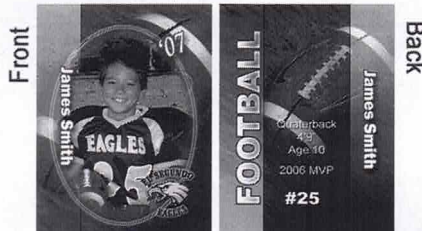

#20  
Jumbo  
Game  
Ticket

SEC	ROW	SEAT
C	2	14A
PRICE	TAX	TOTAL
\$50.00	\$4.25	\$54.25

True  
Size  
(8"x32")

#7 Photo  
Button

#6 Trader Cards

#9 Wood Plaque

#11 Magnet 3 1/2 x 5 Print

#10 Key Chains & Bag Tag