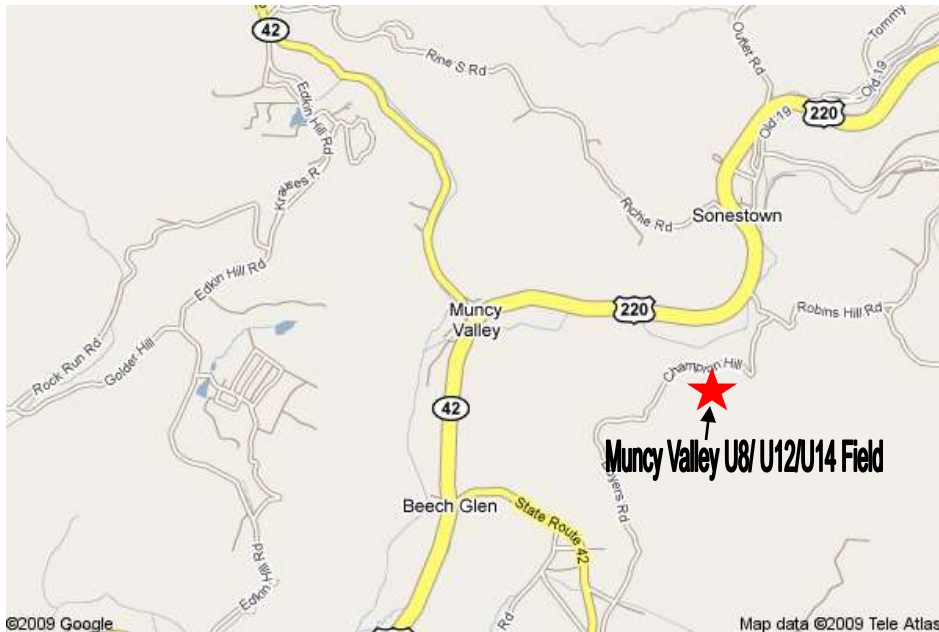

Sullivan County AYSO Fields

Muncy Valley Field U8; U12/U14

Directions: Take Interstate 180 East to the Pennsdale Exit (1st past the Mall)
Turn Left at light and continue towards Hughesville
Turn Left at stop sign onto Rt 220 North (at Hughesville)
Continue on Rt 220 passed Picture Rocks, Tivoli and GlenMawr
Go Passed Katie's Country Store and continue on Rt 220 (approx. 4mi)
Look for Valley United Methodist Church on the Right
The field is behind the church (approx. 14 miles from Hughesville)

Creamery Field U10

Directions: Take Interstate 180 East to the Pennsdale Exit (1st past the Mall)
Turn Left at light and continue towards Hughesville
Turn Left at stop sign onto Rt 220 North (at Hughesville)
Continue on Rt 220 passed Picture Rocks, Tivoli, GlenMawr, and Laporte
Go approximately 1 mile past the intersection with 87 south
Turn left onto Christian Street,
Then bear Right onto Center Street; the field is on your Left.