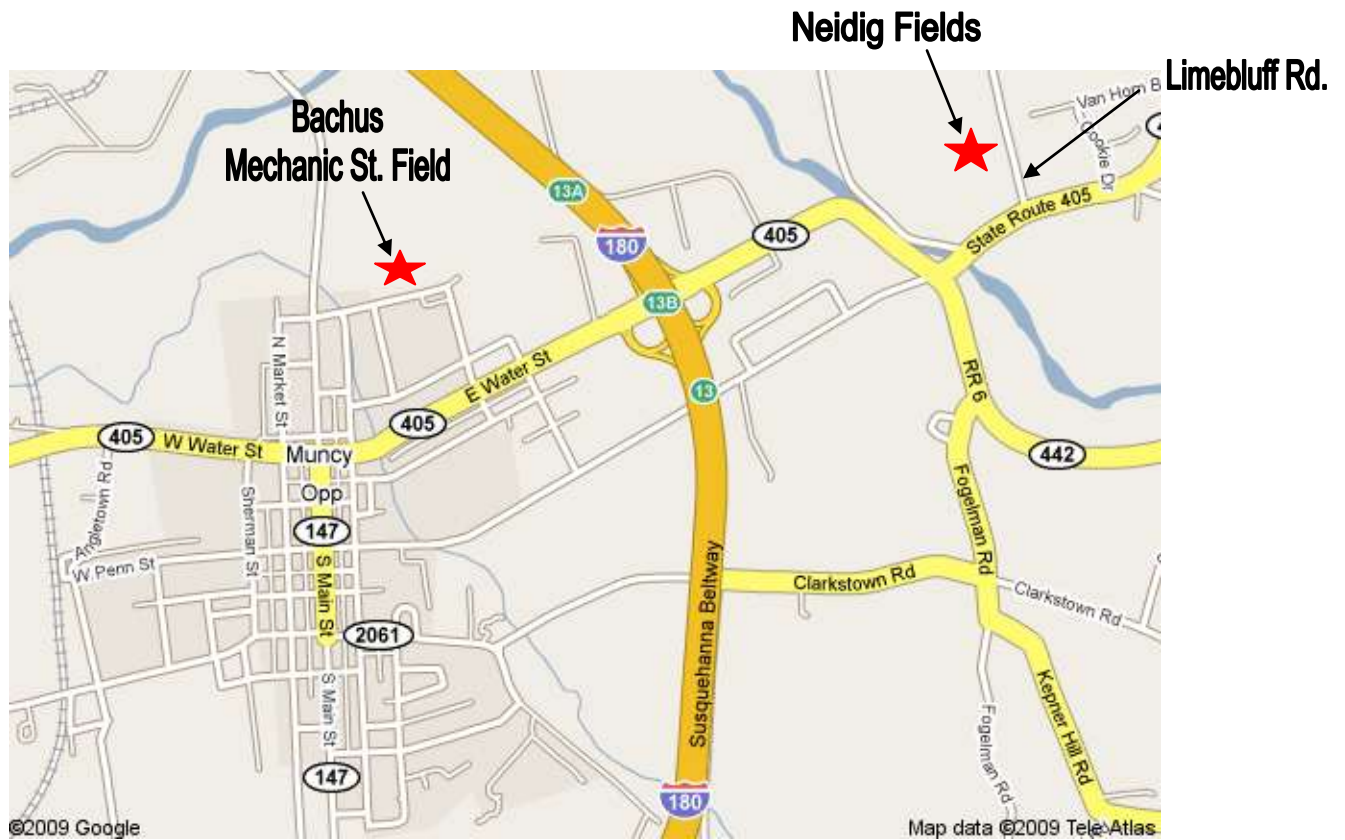

Muncy AYSO Fields

Bachus Mechanic St.

Directions: Take Interstate 180 East to Muncy Exit 13A
Turn Right at Stop sign at bottom of ramp on Water St.
Go past Muncy Valley Hospital
Turn Right on Chestnut St. (across from Marty's Bicycle Shop)
Turn Left on Mechanic St. Field will be on the Right

Neidig Field

Directions: Take Interstate 180 East to Hughesville Exit 13B
Follow Rt 405 to Stop Light
Turn Left across Bridge
Then Take 2nd Left on Limebluff Rd.
Go 50 yards Turn Left on Dirt Rd.
Follow to Fields