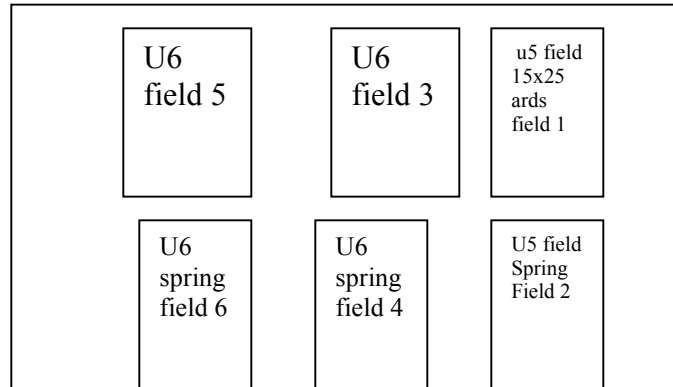

Miller Field Lay out Spring 10

East Goal Lock up

Behind fence

West Goal lock up

By tennis courts

U6goals

TRACK

Baseball fence spring

Porta Potty

Track Goals

Batting cage

Dumpster in parking lot