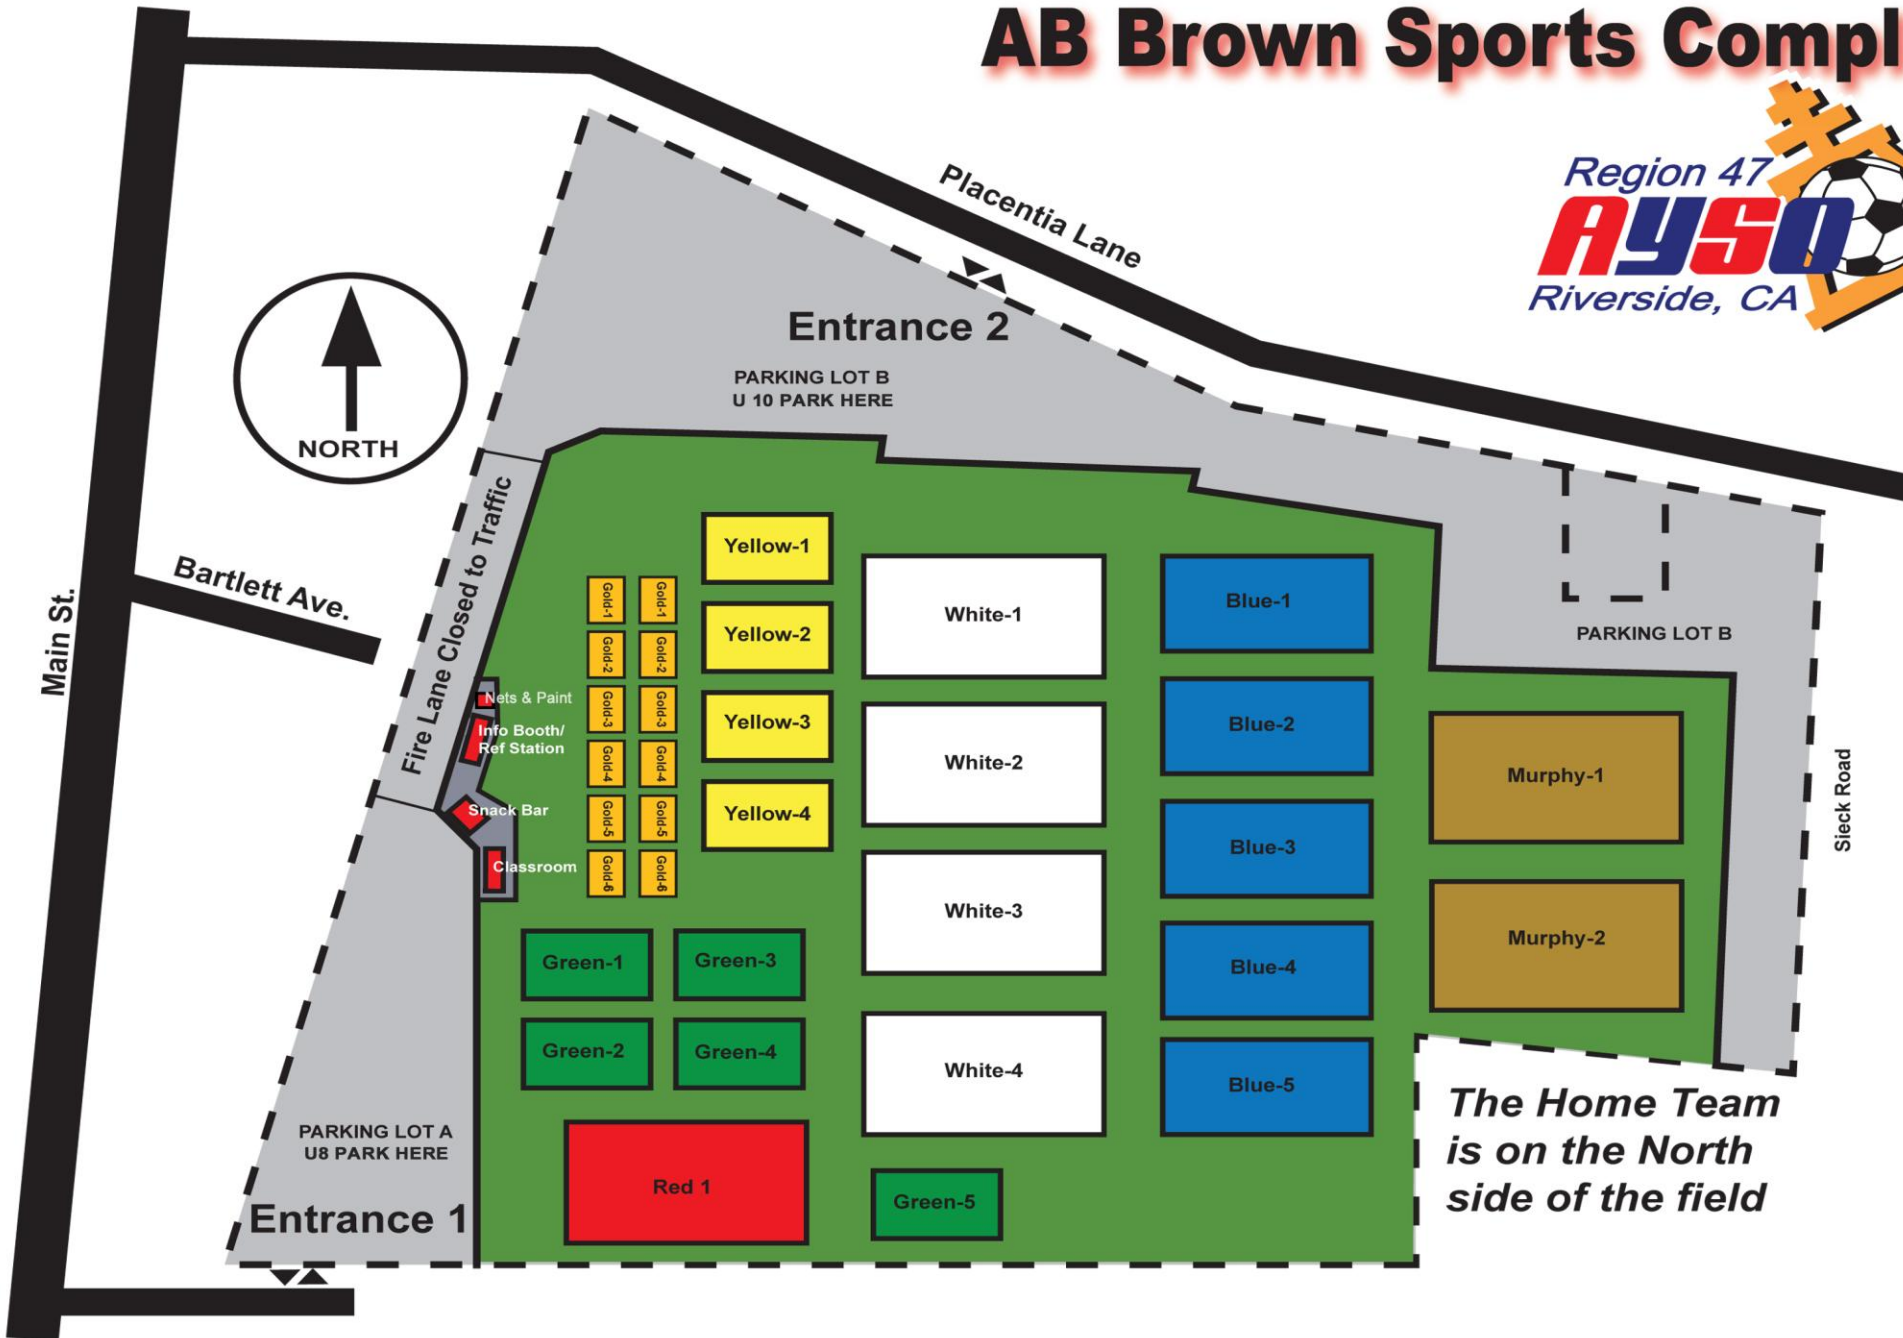

AB Brown Sports Complex

The Home Team is on the North side of the field