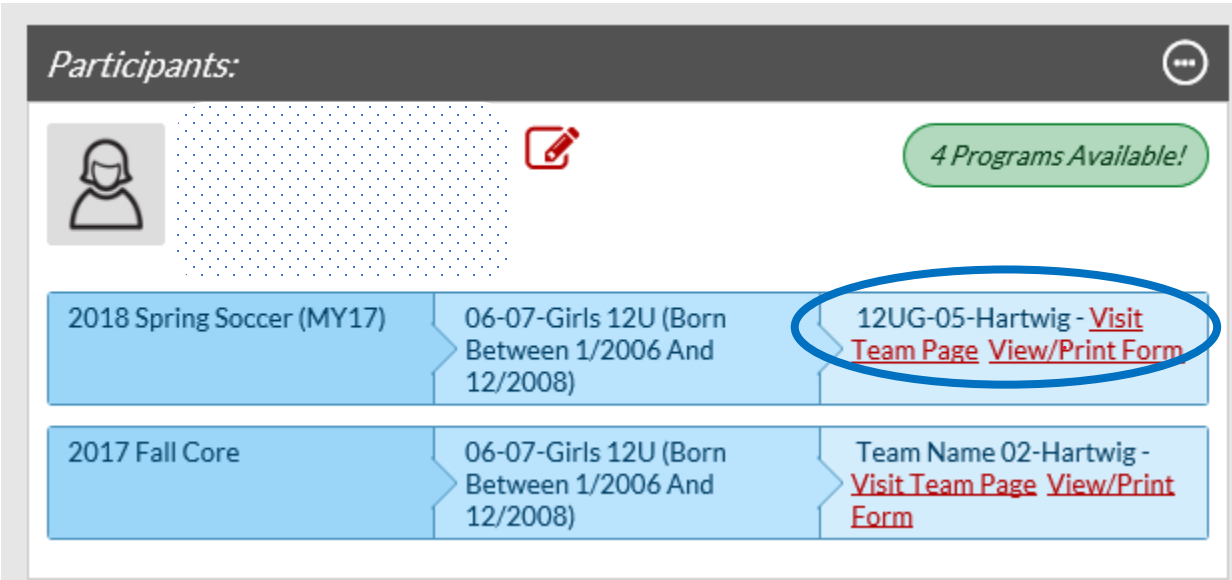

Print Player Line Up

Log into ayso498.org, if you are coaching a your child, your can select “Visit Team Page” under their name for the current season. Otherwise, you can select “Home” then the “Team Central” tab.