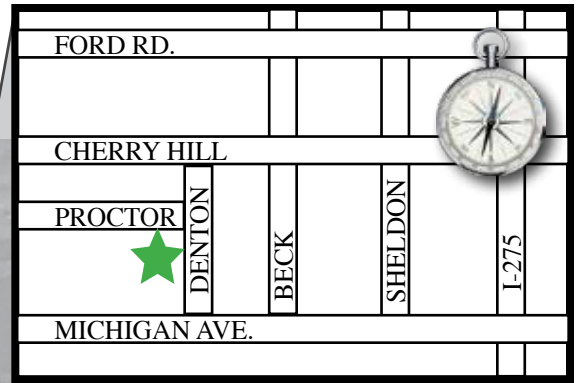

# Independence Park

**CANTON CUP**

Independence Park  
 Located off Denton Rd •  
 South of Cherry Hill.

GPS/Mapquest:  
 1898 Denton Road  
 Canton, MI 48188  
 42°17'33.75 N -  
 83°31'32.48 W

Home of the

## LEGEND

-  4v4
-  7v7
-  9v9
-  11v11
-  First Aid
-  CHECK-IN TENT
-  Apparel Sales
-  **PLAYERS** Players Side
-  **SPECTATORS** Spectators Side
-  Trophy Pickup