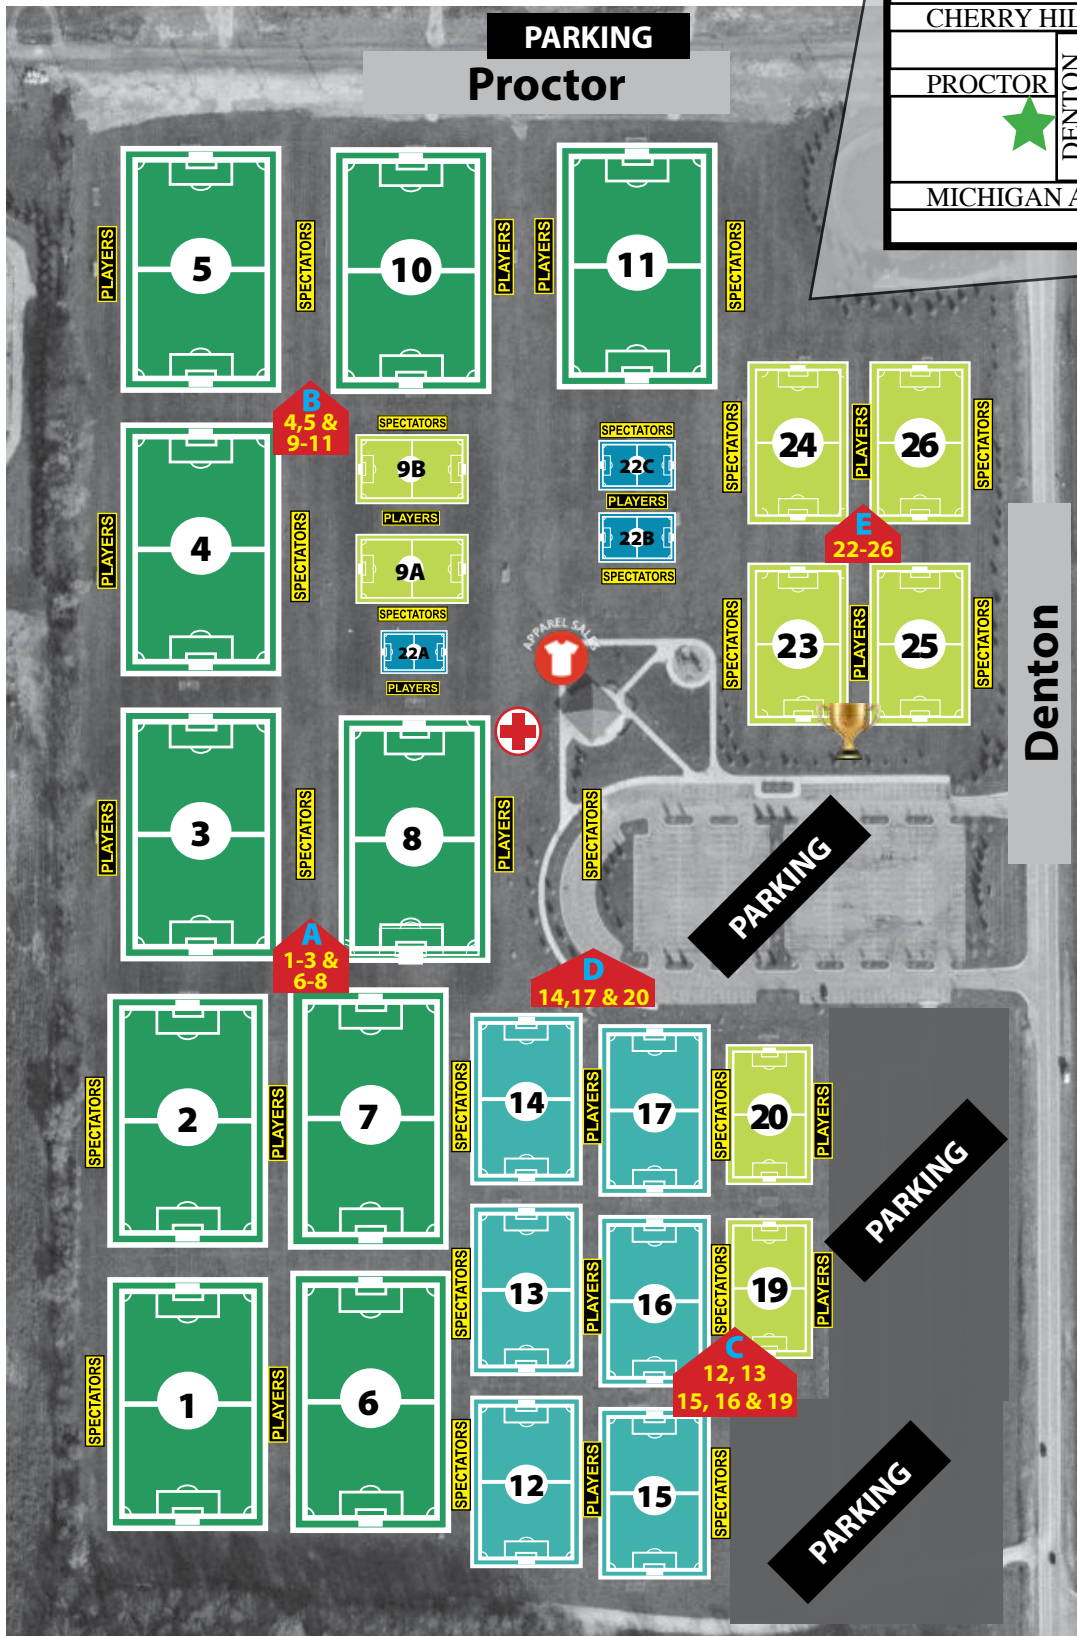

# Independence Park

**CANTON CUP**

Independence Park  
 Located off Denton Rd •  
 South of Cherry Hill.

GPS/Mapquest:  
 1898 Denton Road  
 Canton, MI 48188  
 42°17'33.75 N -  
 83°31'32.48 W

Home of the

## LEGEND

-  4v4
-  7v7
-  9v9
-  11v11
-  First Aid
-  CHECK-IN TENT
-  Apparel Sales
-  **PLAYERS** Players Side
-  **SPECTATORS** Spectators Side
-  Trophy Pickup