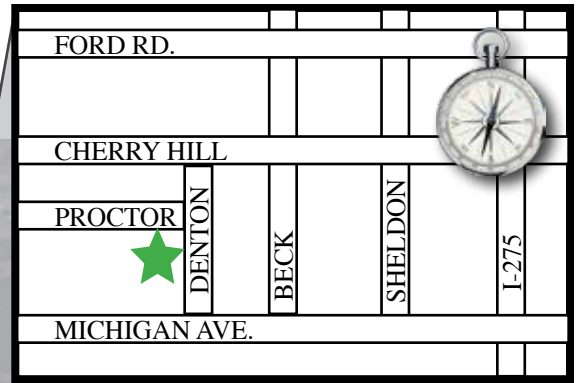

Independence Park

CANTON CUP

Independence Park
 Located off Denton Rd •
 South of Cherry Hill.
 GPS/Mapquest:
 1898 Denton Road
 Canton, MI 48188
 42°17'33.75 N -
 83°31'32.48 W

Home of the

LEGEND

-  4v4
-  7v7
-  9v9
-  11v11
-  First Aid
-  CHECK-IN TENT
-  Apparel Sales
-  **PLAYERS** Players Side
-  **SPECTATORS** Spectators Side
-  Trophy Pickup