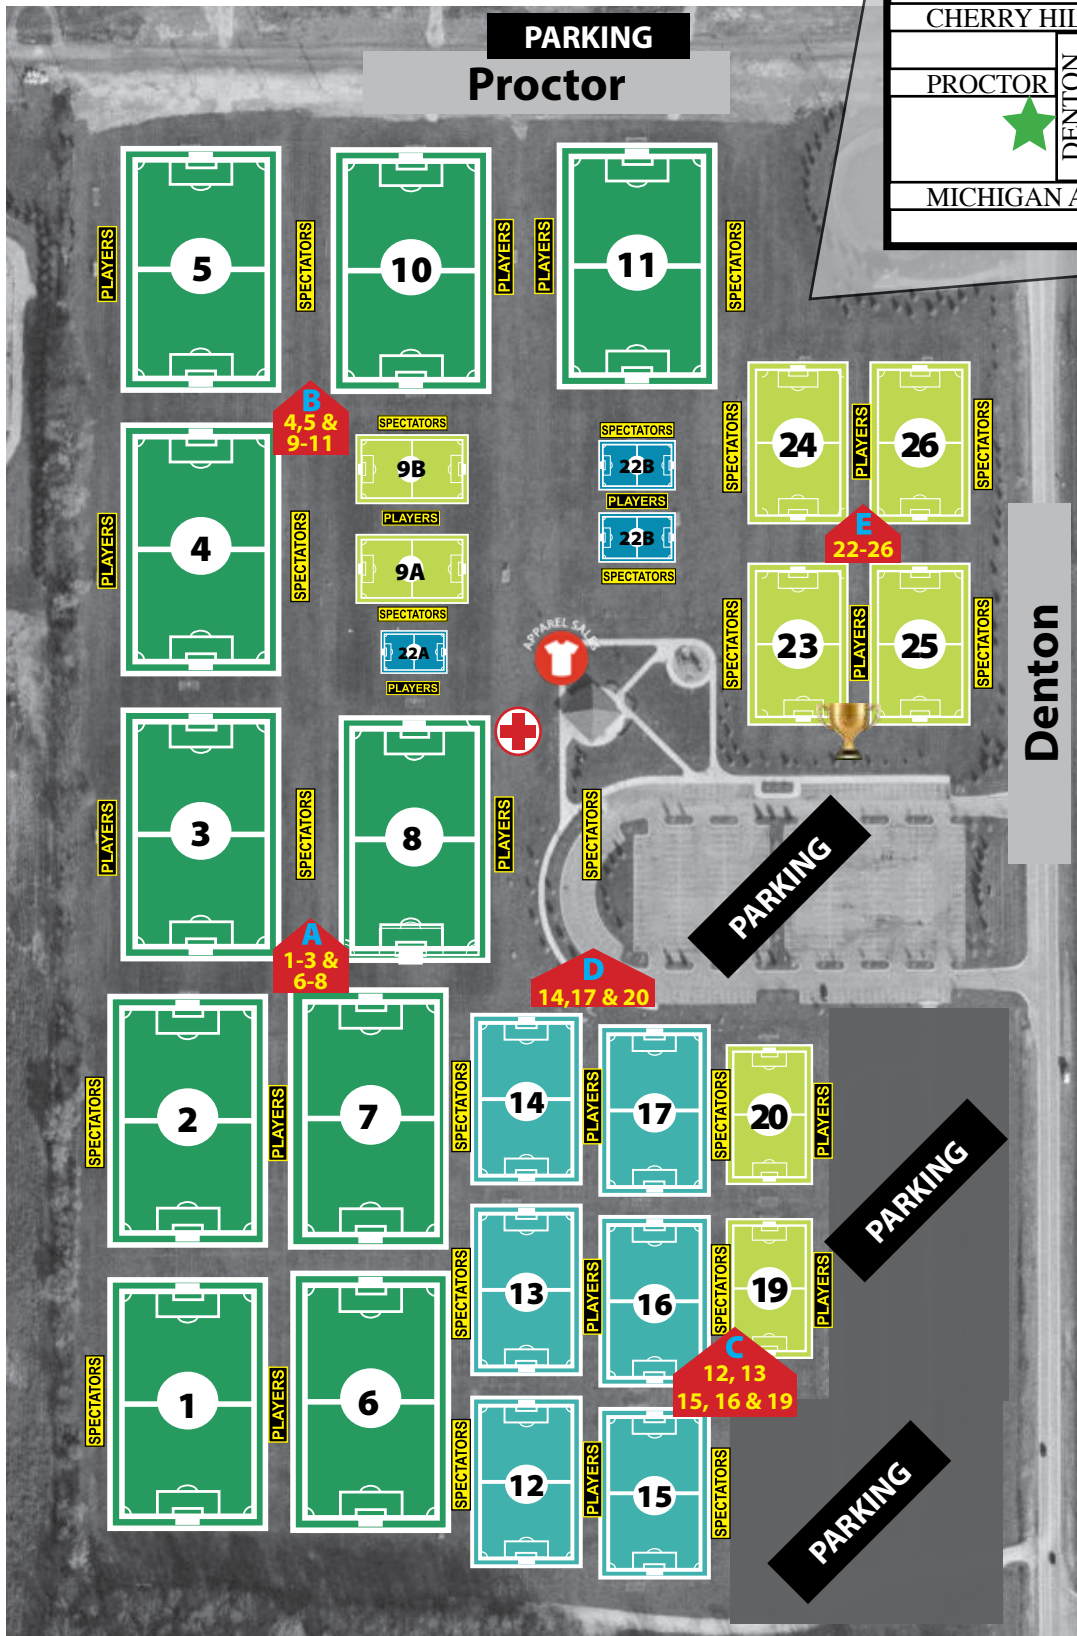

Independence Park

CANTON CUP

Independence Park
 Located off Denton Rd •
 South of Cherry Hill.
 GPS/Mapquest:
 1898 Denton Road
 Canton, MI 48188
 42°17'33.75 N -
 83°31'32.48 W

Home of the

LEGEND

-  4v4
-  7v7
-  9v9
-  11v11
-  First Aid
-  CHECK-IN TENT
-  Apparel Sales
-  **PLAYERS** Players Side
-  **SPECTATORS** Spectators Side
-  Trophy Pickup