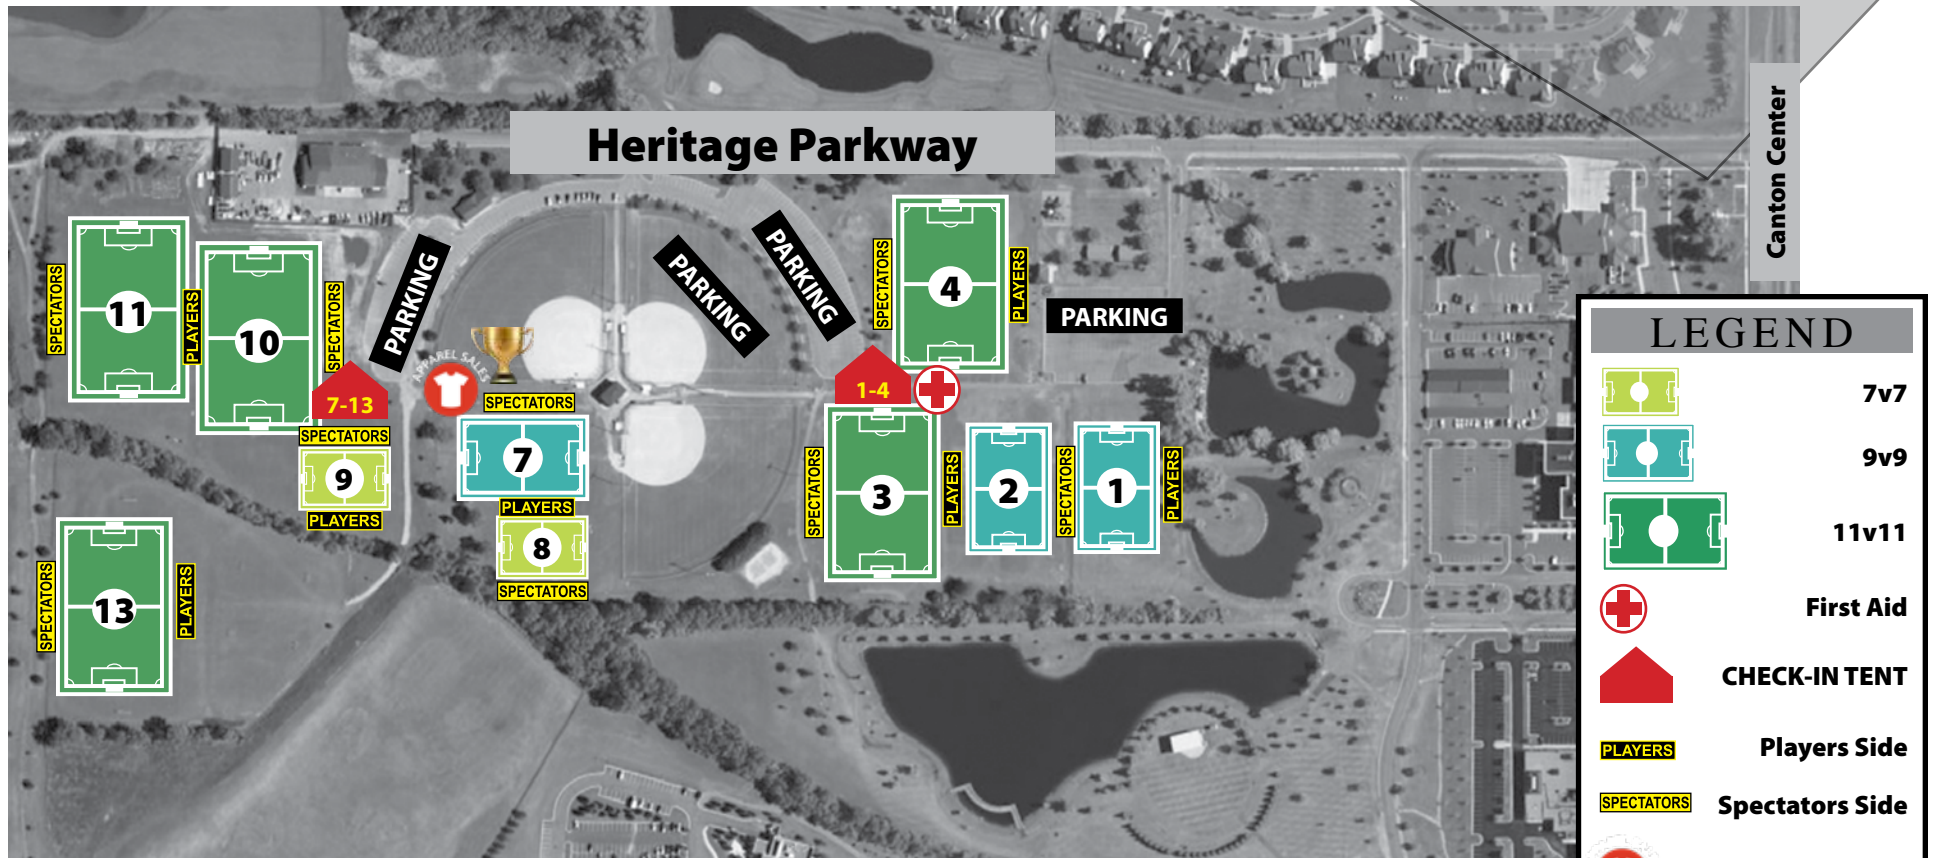

Heritage Park

Home of the

Heritage Park is located off Canton Center Road between Cherry Hill and Palmer roads.

GPS/Mapquest:

1010 S. Canton Center Road, Canton, MI 48188
42°18'00.10 N - 83°29'27.59 W

LEGEND	
	7v7
	9v9
	11v11
	First Aid
	CHECK-IN TENT
	Players Side
	Spectators Side
	Apparel Sales
	Trophy Pickup