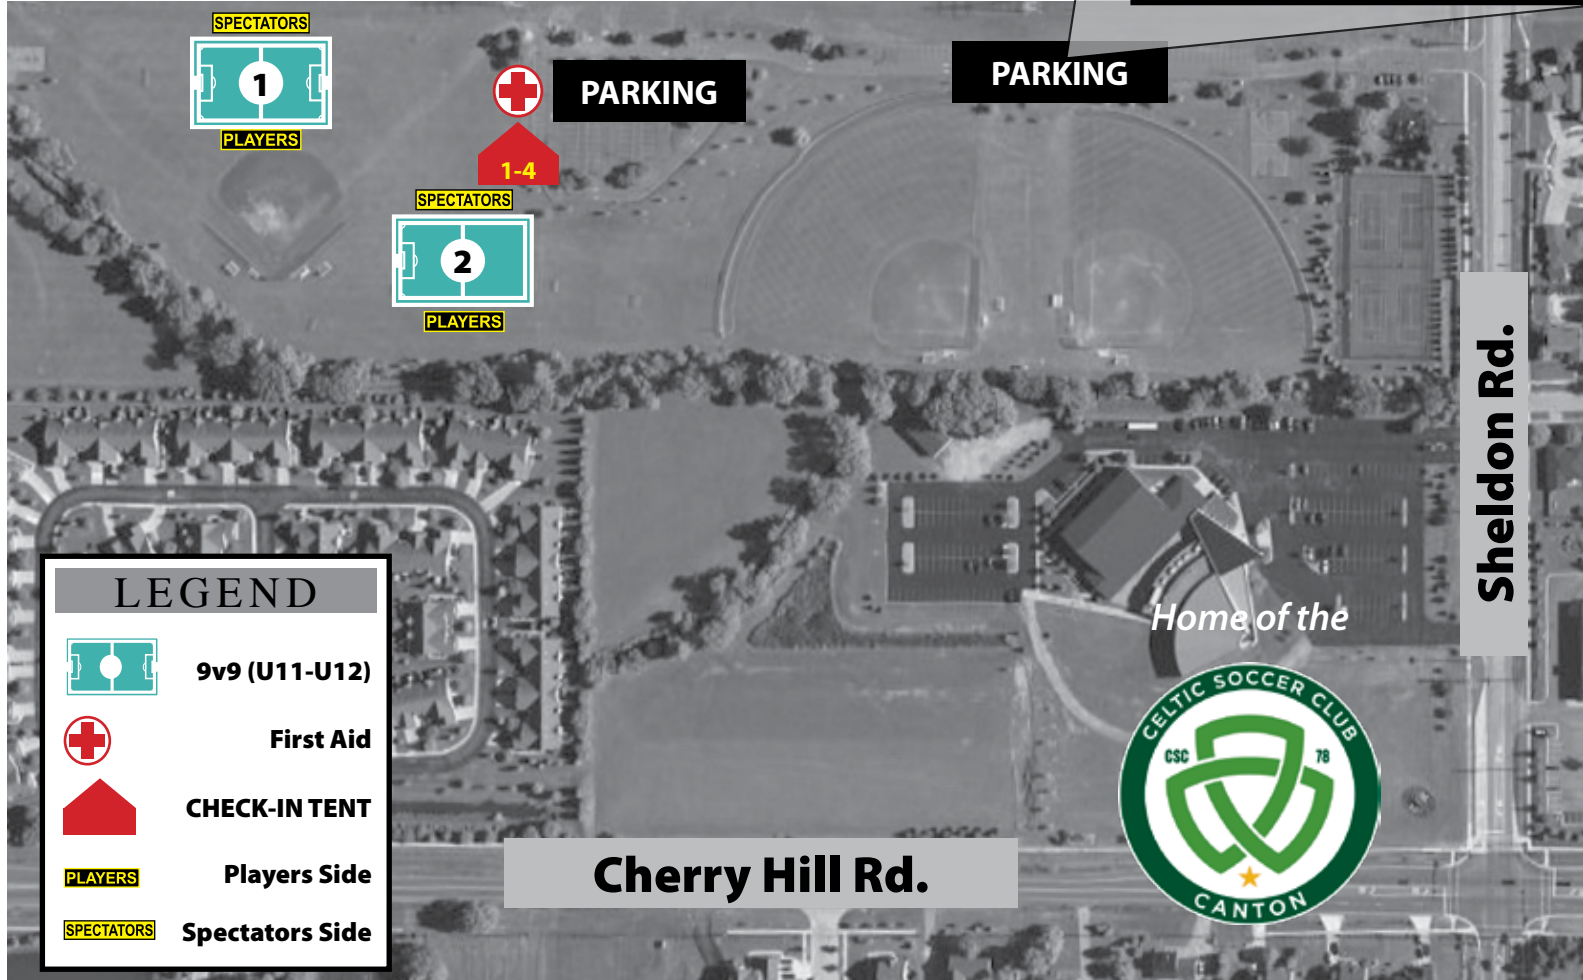

# Griffin Park

**Griffin Park** is located off Sheldon Road between Ford and Cherry Hill.

**GPS/Mapquest:** 500 N. Sheldon • Canton, MI 48187

42°18'38.37 N x 83°28'39.98 W

SPECTATORS

PLAYERS

PARKING

PARKING

## LEGEND

9v9 (U11-U12)

First Aid

CHECK-IN TENT

PLAYERS

Players Side

SPECTATORS

Spectators Side

Home of the

Sheldon Rd.

Cherry Hill Rd.

**canton**cup.net