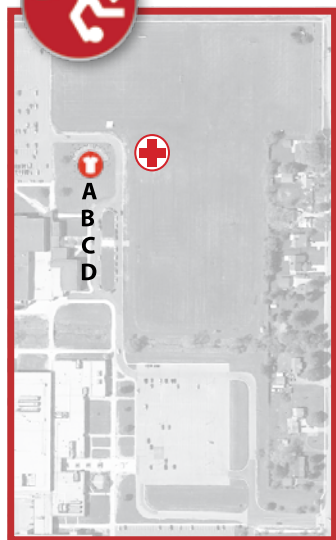

PERIMETER VENDORS

Name	ID
Little Kahuna	A
Sweetwaters Coffee & Tea (2)	B
Busch's	C
Hog Wild BBQ	D
Ray's Red Hots	E

CANTON HIGH SCHOOL

Name	ID
All American Fair	A
TBD (at time of print)	B
TBD (at time of print)	C
Time to Chill	D