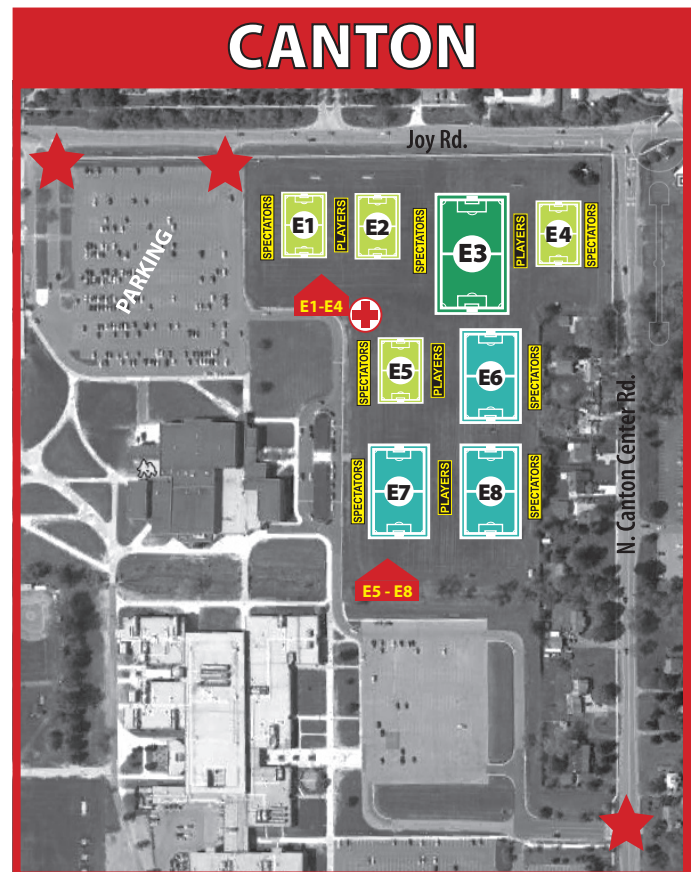

PCEP (High Schools)

CANTON HIGH SCHOOL (Fields E1-E4)

8415 Canton Center Road.

Canton, MI 48187

PLYMOUTH HIGH SCHOOL (Fields W1-W6)

8400 Beck Road.

Canton, MI 48187

LEGEND

- 7v7
- 9v9
- 11v11
- First Aid**
- CHECK-IN TENT**
- Apparel Sales**
- Players Side**
- Spectators Side**

Home of the

Note* Apparel Sales only open until 11am on Sunday at PCEP.

Apparel sales will be open at Indy and Heritage until all finals are complete.

OFFICIAL CC18 MERCHANDISE

cantoncup.net