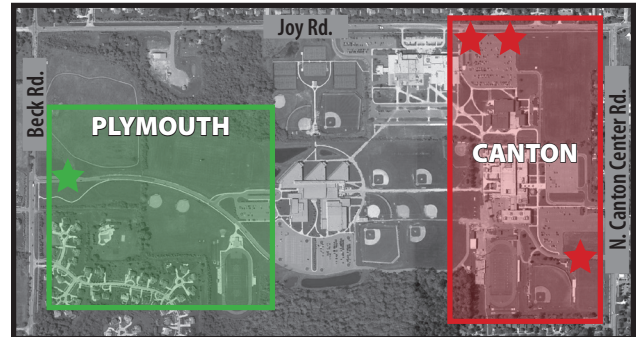

PCEP (High Schools)

CANTON HIGH SCHOOL (Fields E1-E4)

8415 Canton Center Road.

Canton, MI 48187

PLYMOUTH HIGH SCHOOL (Fields W1-W6)

8400 Beck Road.

Canton, MI 48187

LEGEND

- 7v7
- 9v9
- 11v11
- First Aid**
- CHECK-IN TENT**
- Apparel Sales**
- Players Side**
- Spectators Side**

Home of the

Note* Apparel Sales only open until 11am on Sunday at PCEP.

Apparel sales will be open at Indy and Heritage until all finals are complete.