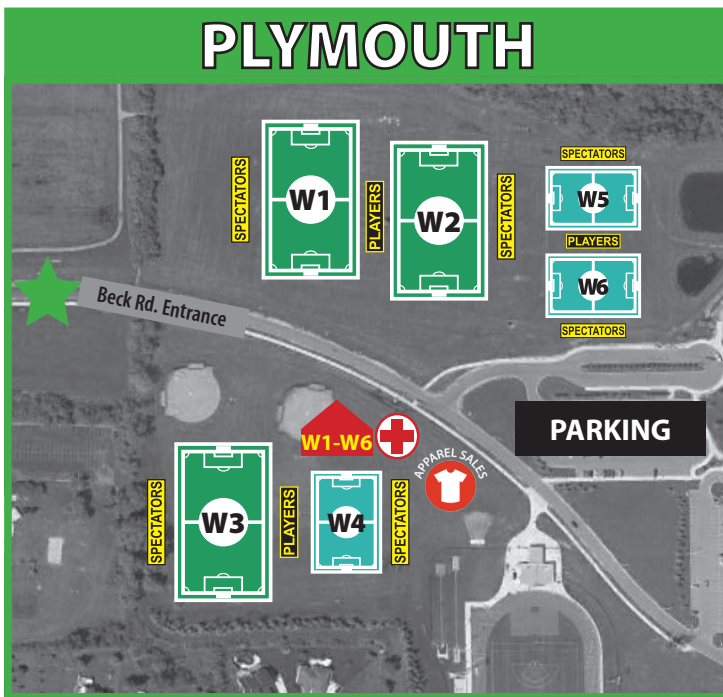

PCEP (High Schools)

CANTON HIGH SCHOOL (Fields E1-E4)

8415 Canton Center Road.

Canton, MI 48187

PLYMOUTH HIGH SCHOOL (Fields W1-W6)

8400 Beck Road.

Canton, MI 48187

LEGEND

- 7v7
- 9v9
- 11v11
- First Aid**
- CHECK-IN TENT**
- Apparel Sales**
- Players Side**
- Spectators Side**

Home of the

Note* Apparel Sales only open until 11am on Sunday at PCEP.

Apparel sales will be open at Indy and Heritage until all finals are complete.

OFFICIAL CC18 MERCHANDISE

cantoncup.net